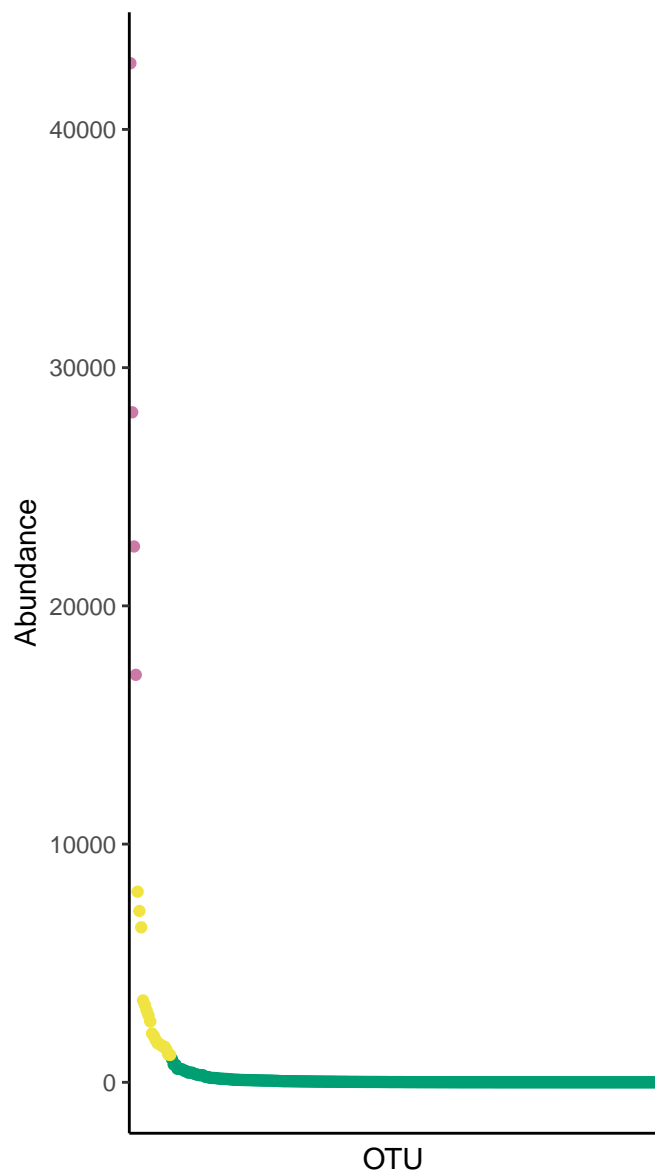

Rank Abundance Curve for ERR20 Silhouette plot for ERR2044669

Classification

Rare

Undetermined

AI Classification

Rare

Undetermined

Abundance

Rank Abundance Curve for all samples

n = 9

Classification ● Rare ● Undetermined ● Ab

Silhouette plot for all samples

Classification ● Rare ● Undetermined ● Ab

Rank Abundance Curve for all samples

n = 9

Classification  Rare  Undetermined  Ab

Silhouette plot for all samples

Classification  Rare  Undetermined  Ab