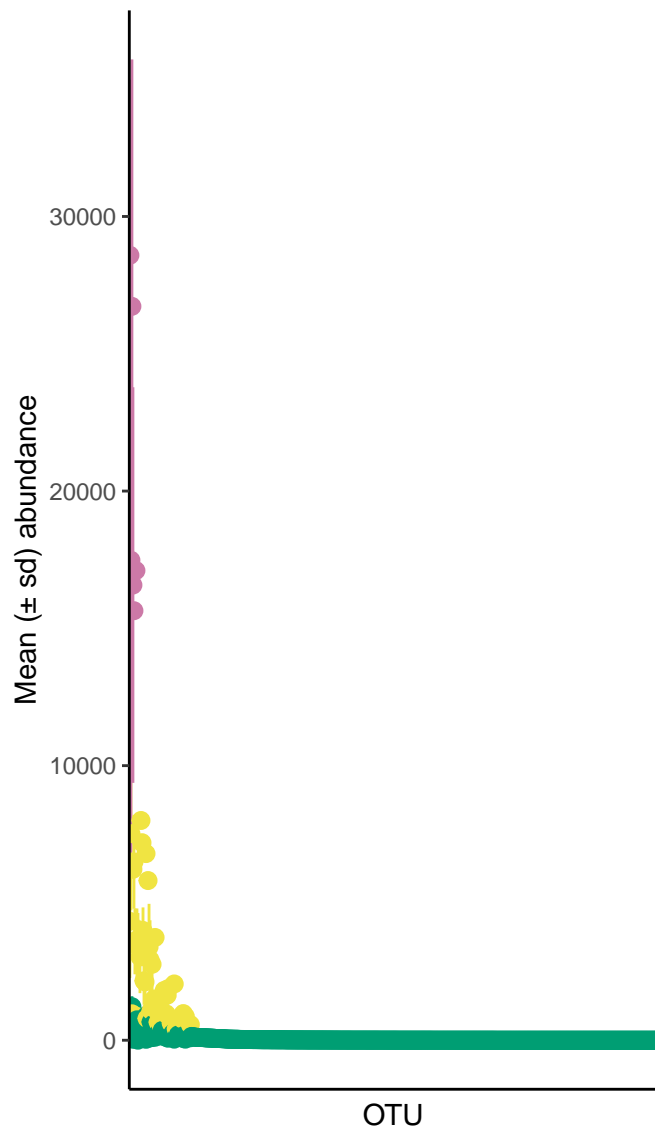

Rank Abundance Curve for ERR20 Silhouette plot for ERR2044669

Classification

Rare

Undetermined

AI Classification

Rare

Undetermined

Abundance

Rank Abundance Curve for all samples

n = 9

Classification ● Rare ● Undetermined ● Ab

Silhouette plot for all samples

Classification ● Rare ● Undetermined ● Ab

Rank Abundance Curve for all samples

n = 9

Classification  Rare  Undetermined  Ab

Silhouette plot for all samples

Classification  Rare  Undetermined  Ab