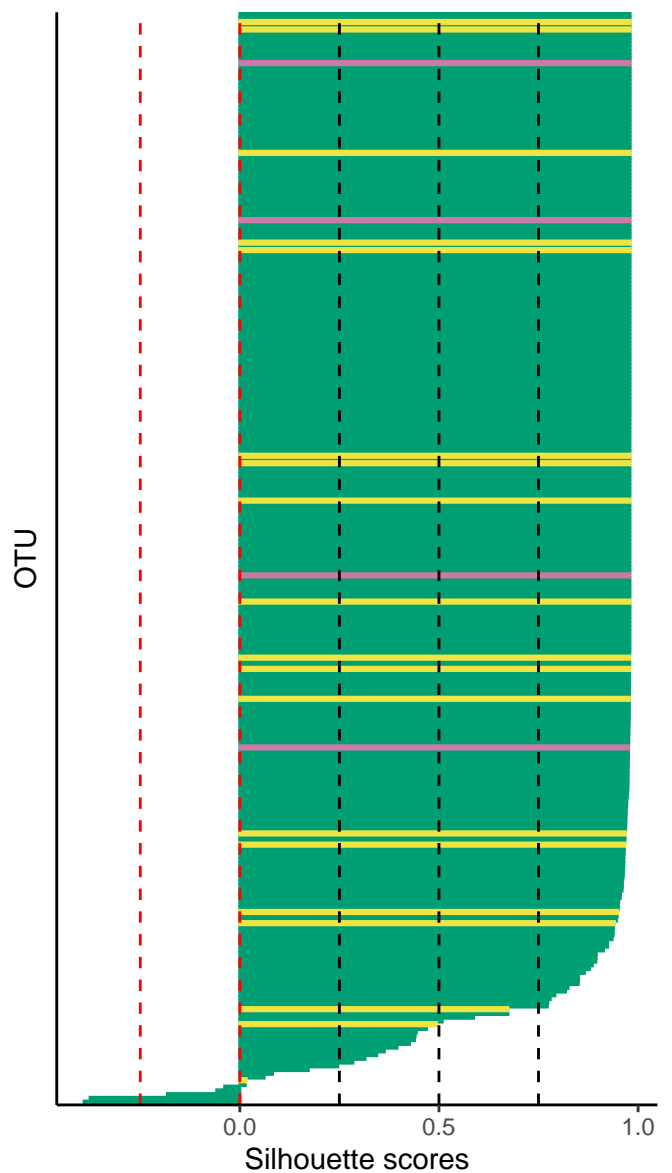

Rank Abundance Curve for ERR20 Silhouette plot for ERR2044669

Classification

Rare

Undetermined

AI Classification

Rare

Undetermined

Abundance

Rank Abundance Curve for all samples

n = 9

Classification ● Rare ● Undetermined ● Ab

Silhouette plot for all samples

Classification ● Rare ● Undetermined ● Ab

Rank Abundance Curve for all samples

n = 9

Classification  Rare  Undetermined  Ab

Silhouette plot for all samples

Classification  Rare  Undetermined  Ab