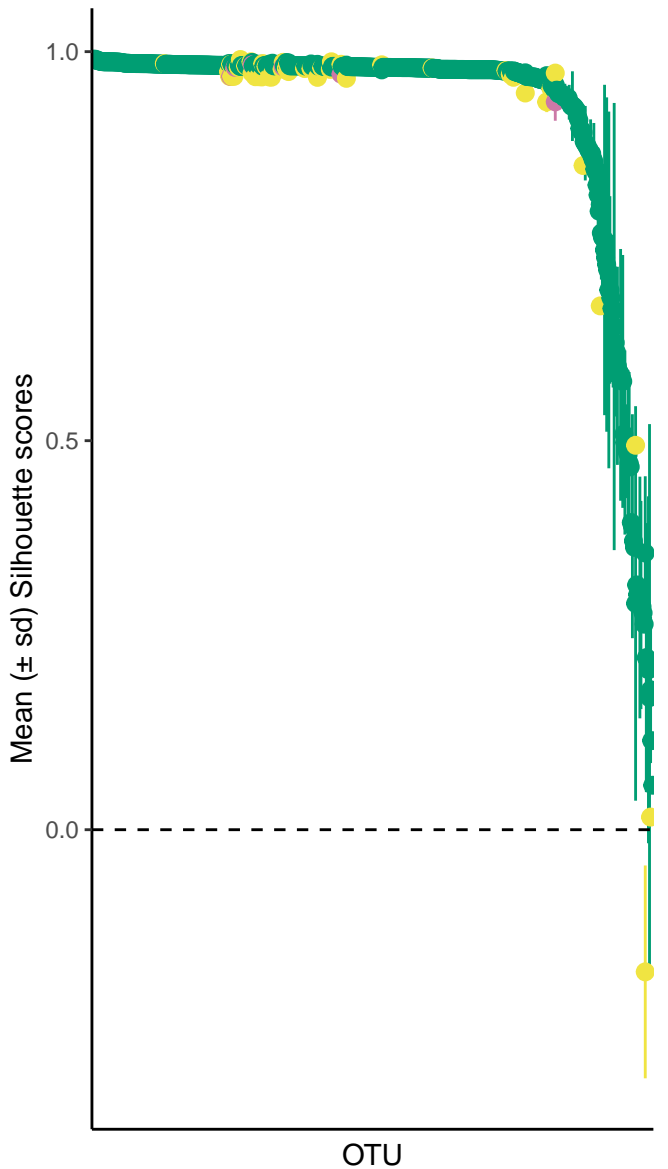

Rank Abundance Curve for ERR20 Silhouette plot for ERR2044669

Classification

Rare

Undetermined

AI Classification

Rare

Undetermined

Abundance

Rank Abundance Curve for all samples

n = 9

Classification ● Rare ● Undetermined ● Ab

Silhouette plot for all samples

Classification ● Rare ● Undetermined ● Ab

Rank Abundance Curve for all samples

n = 9

Classification  Rare  Undetermined  Ab

Silhouette plot for all samples

Classification  Rare  Undetermined  Ab