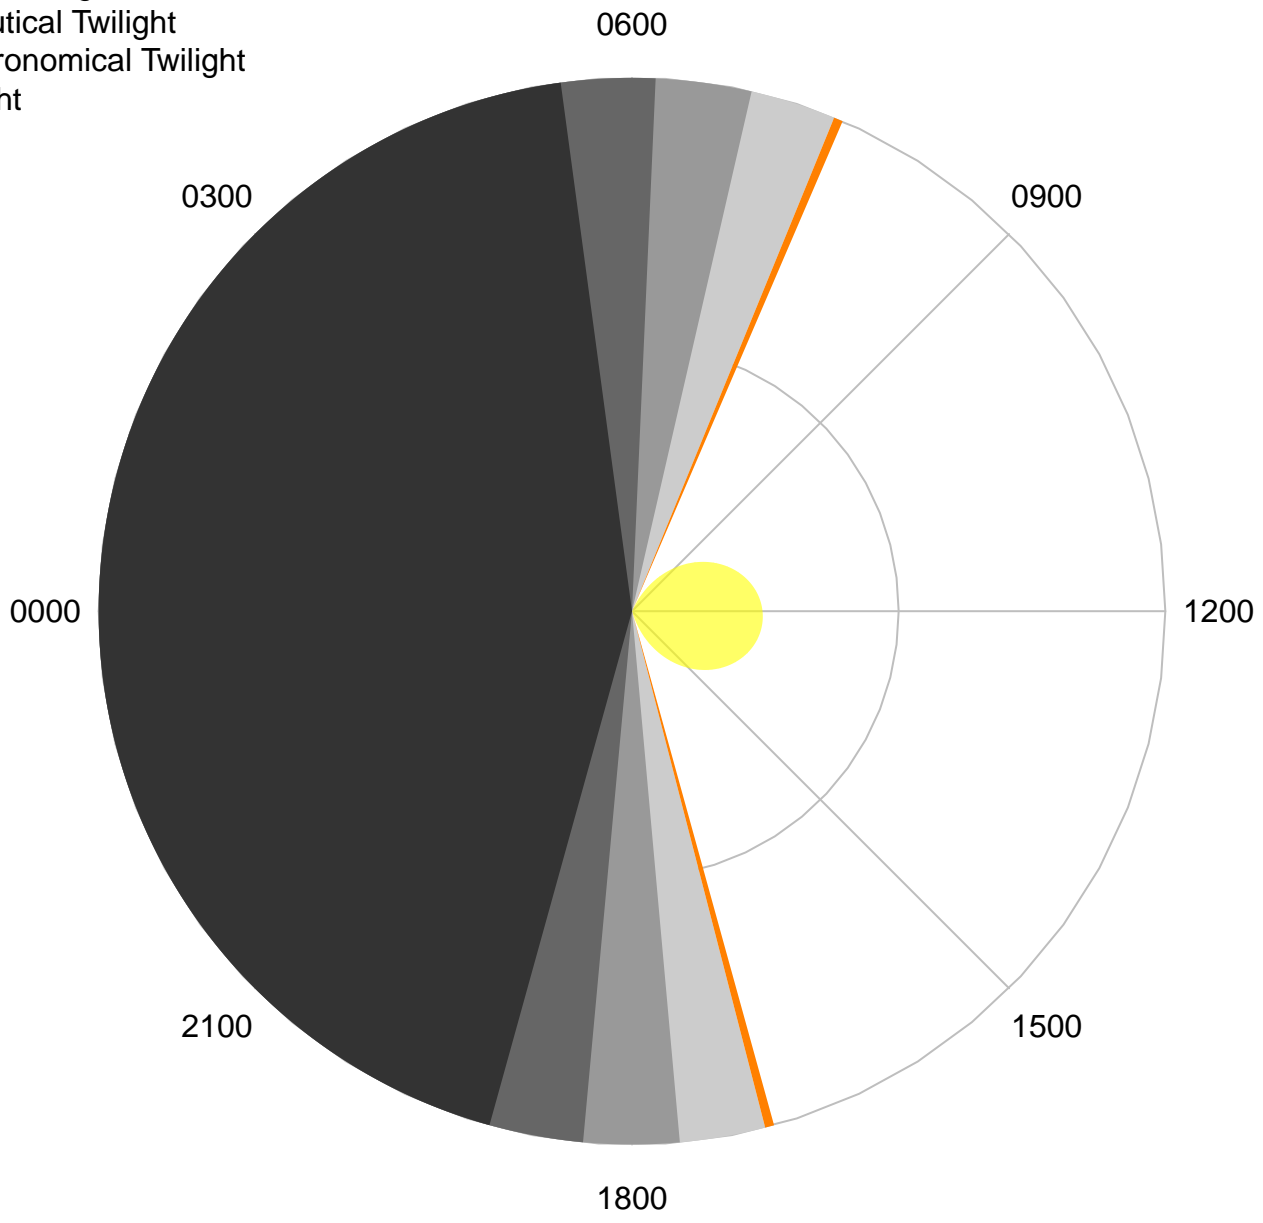

Civil Twilight  
Nautical Twilight  
Astronomical Twilight  
Night

Aug

Dec

Nov

Sep

Oct

Apr

May

Mar