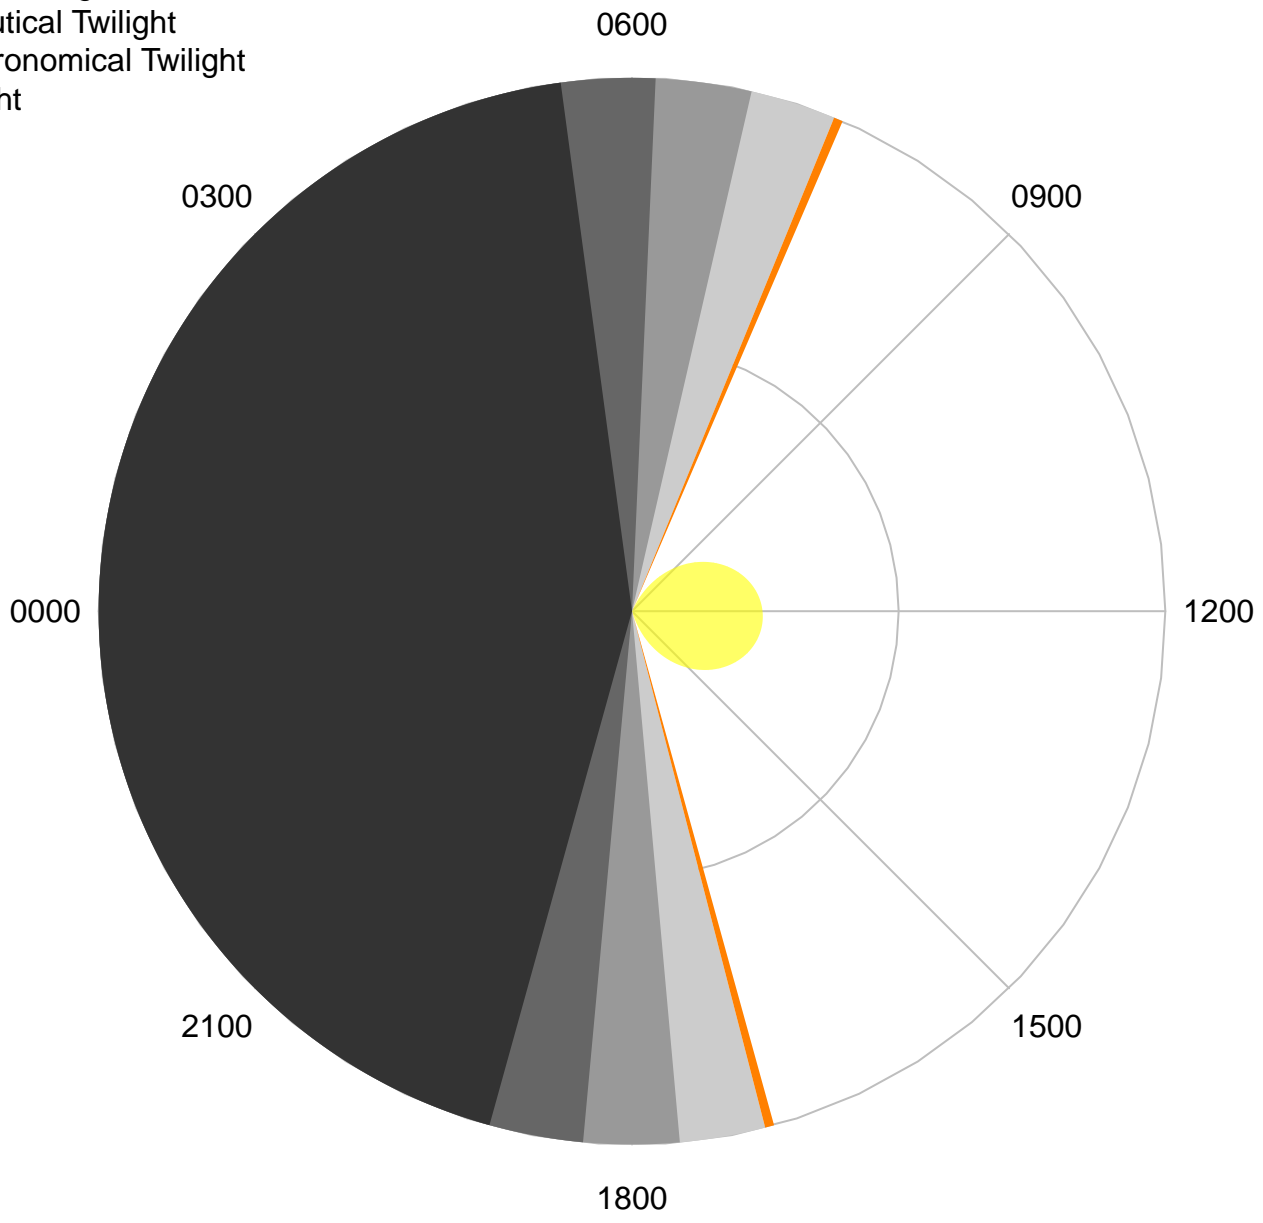

Civil Twilight
Nautical Twilight
Astronomical Twilight
Night

Bandwidth calculations

Apr

May

Mar

Jun

Feb

Jul

Jan

Aug

Dec

Nov

Sep

Oct

Apr

May

Mar

Jun

Feb

Jul

Jan

Aug

Dec

Sep