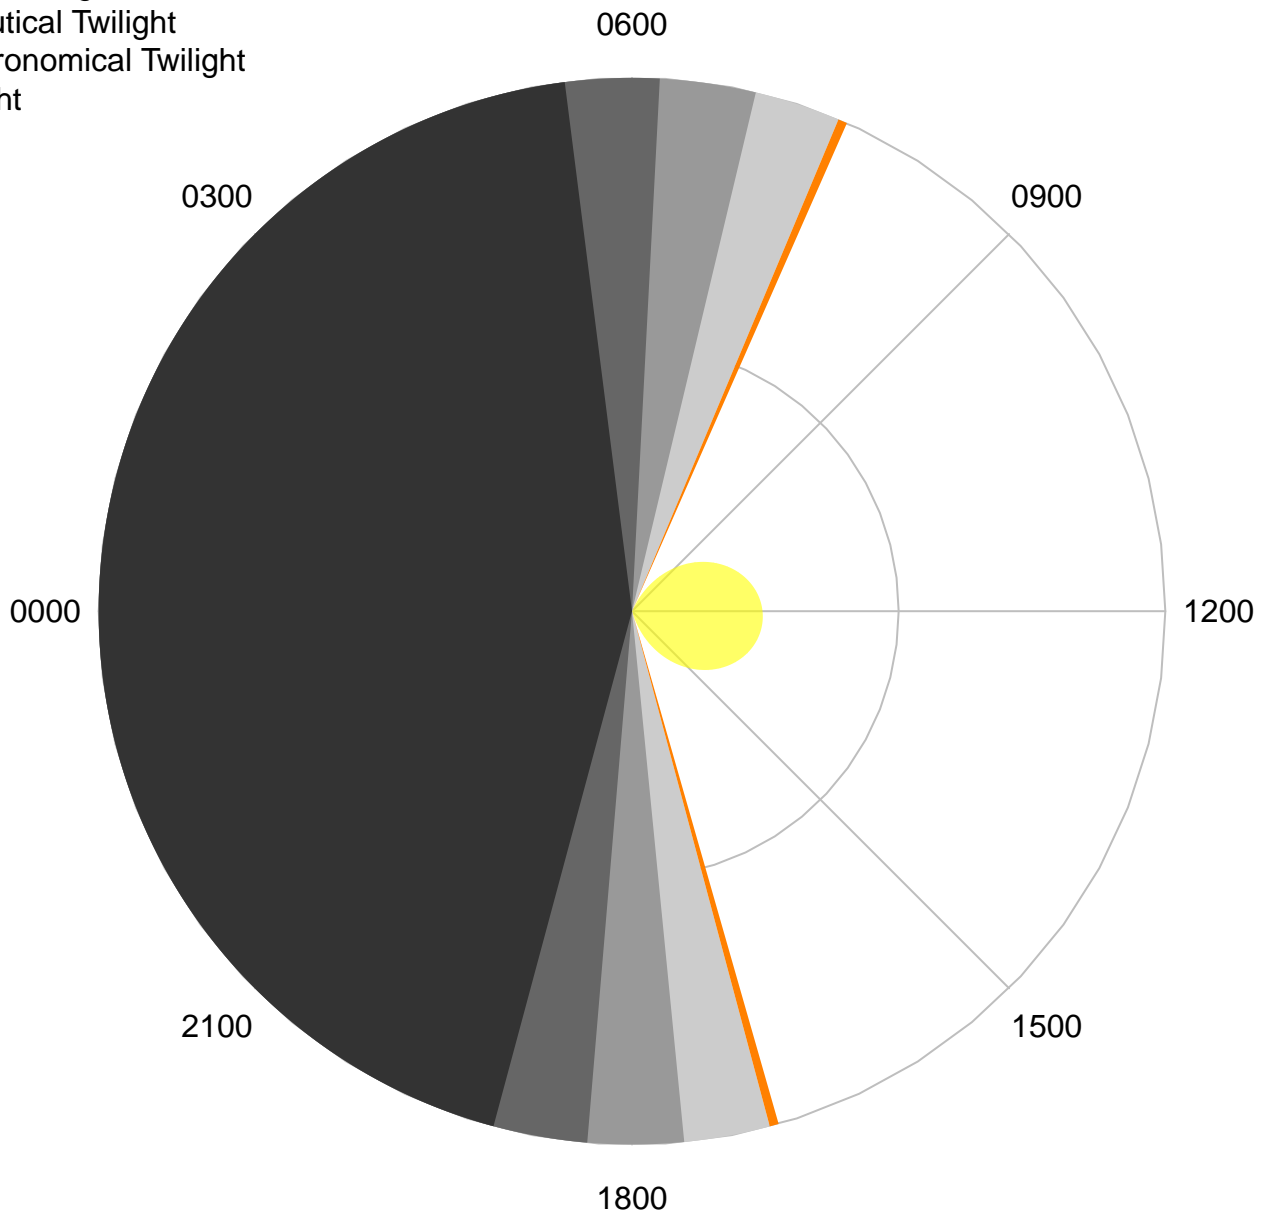

Civil Twilight
Nautical Twilight
Astronomical Twilight
Night

Bandwidth calculations

Apr

May

Mar

Jun

Feb

Jul

Jan

Aug

Dec

Nov

Sep

Oct

Apr

May

Mar

Jun

Feb

Jul

Jan

Aug

Dec

Sep