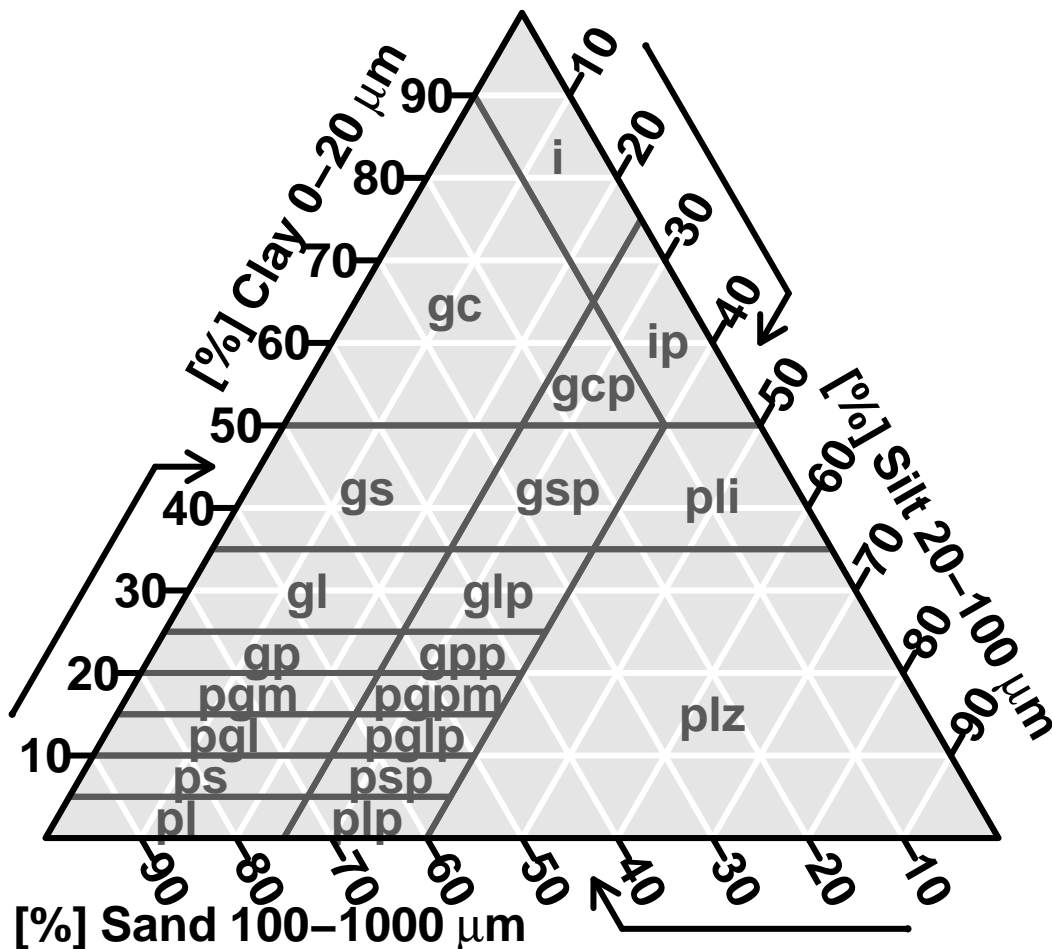

Texture triangle: Polish PTG (1956–1959)