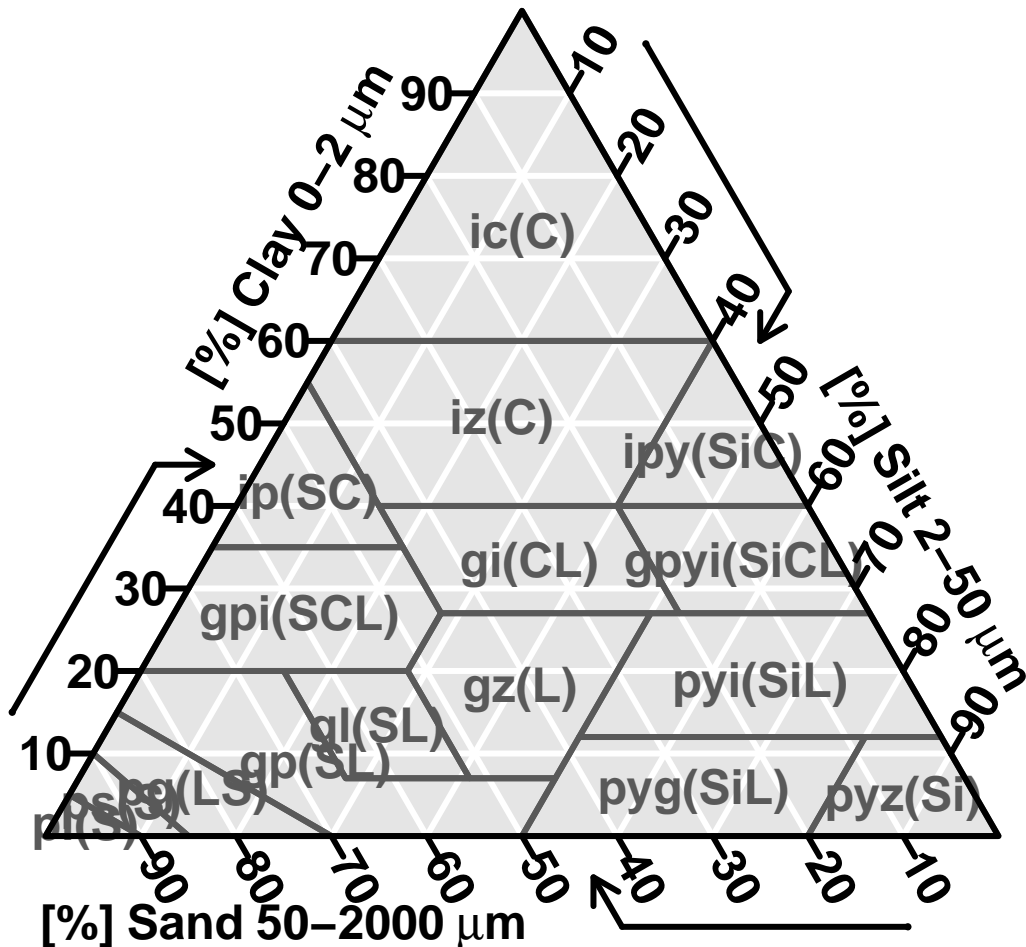

Texture triangle: Polish PTG 2008