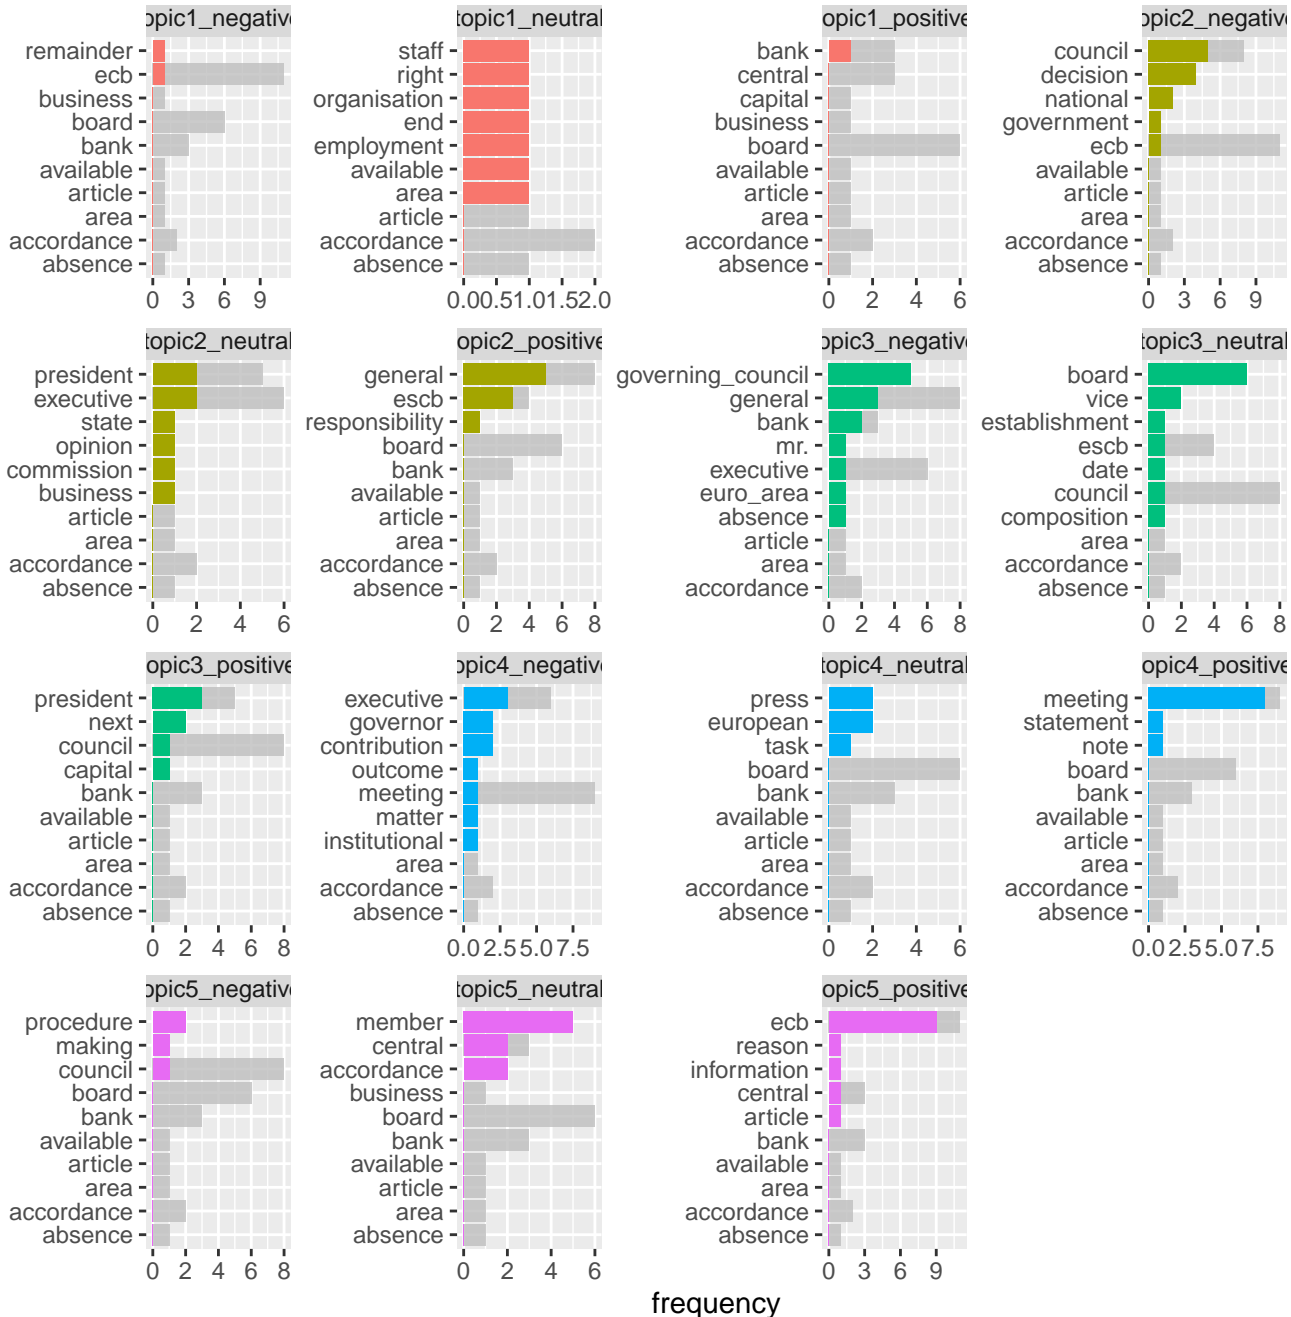

Chains multidimensional scaling of generated_sentopicmodel

frequency