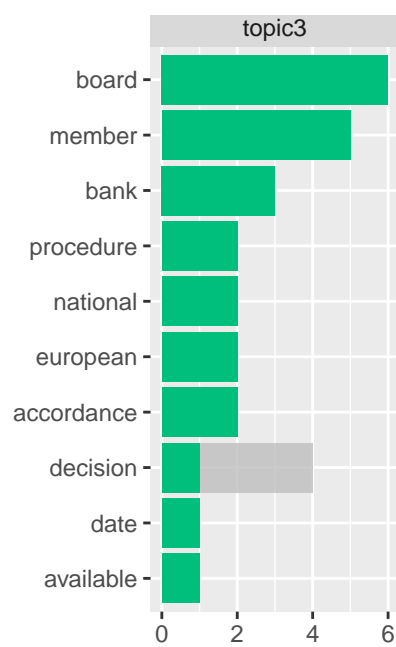

frequency

frequency

Chains multidimensional scaling of generated_sentopicmodel

frequency