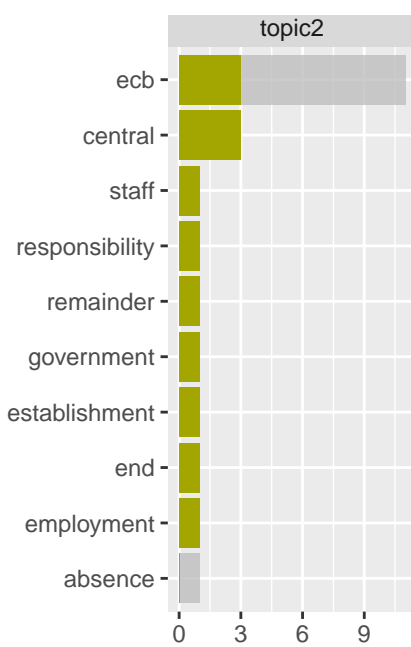

frequency

frequency

Chains multidimensional scaling of generated_sentopicmodel

frequency