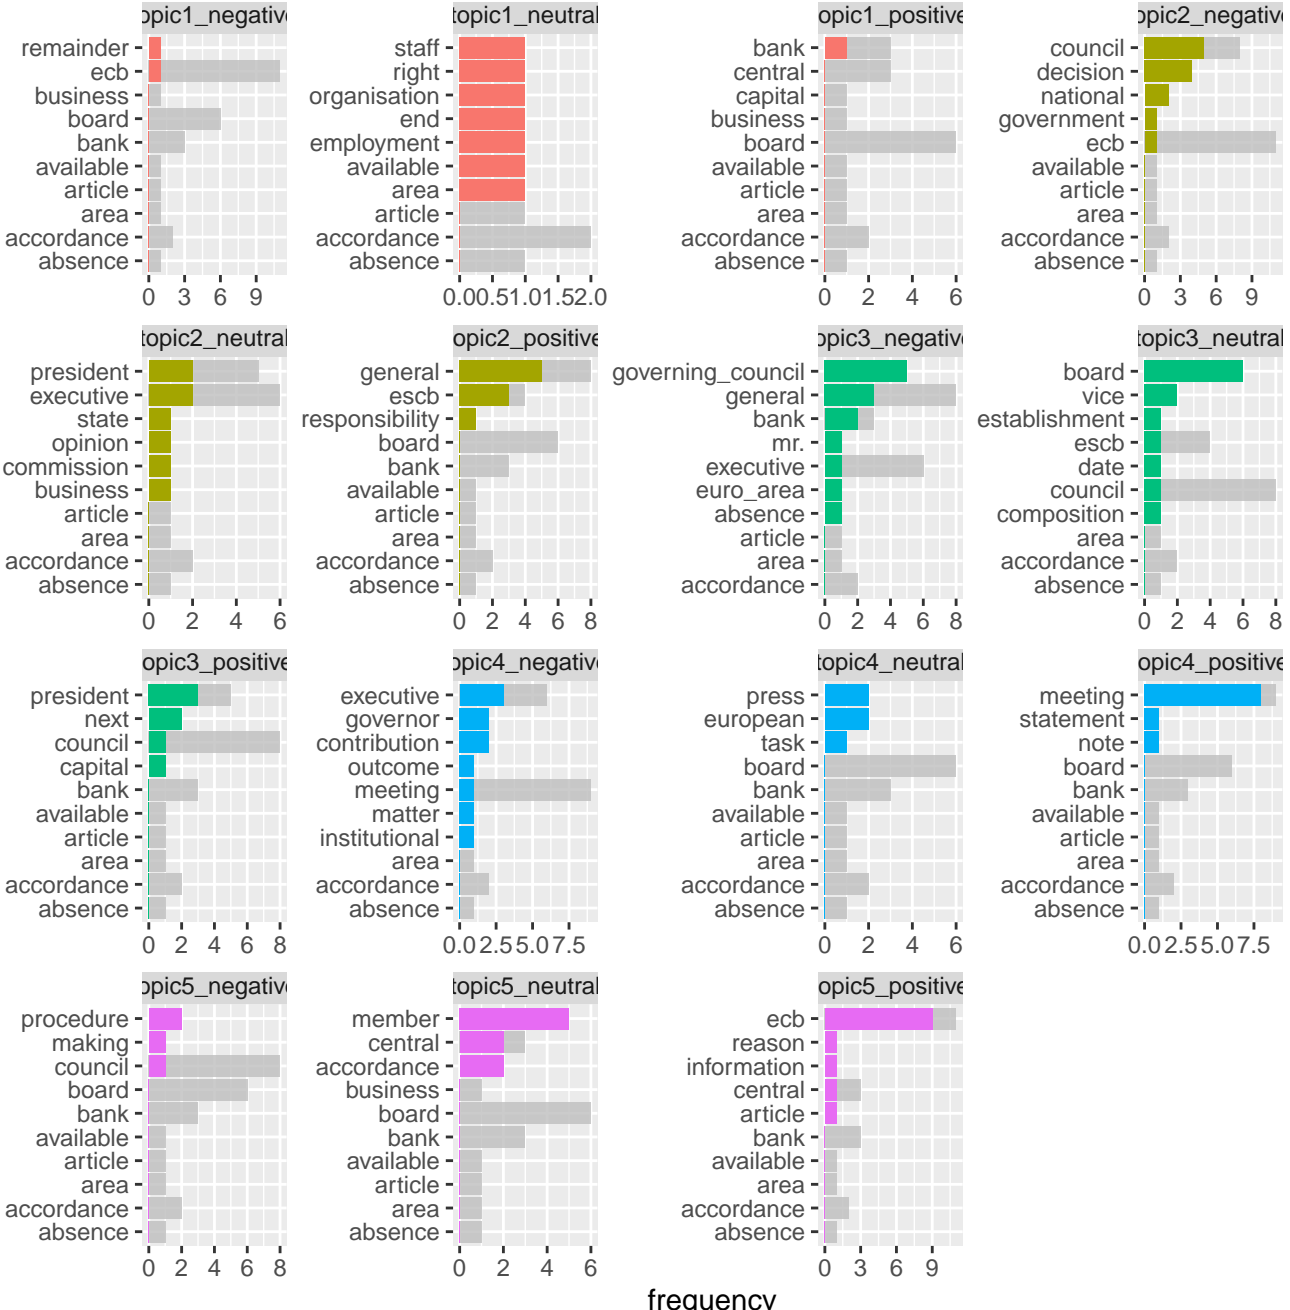

frequency

frequency

Chains multidimensional scaling of generated_sentopicmodel

frequency