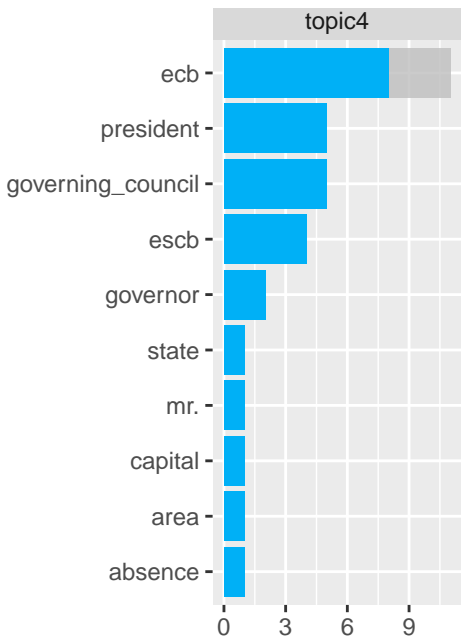

frequency

frequency

Chains multidimensional scaling of generated_sentopicmodel

frequency