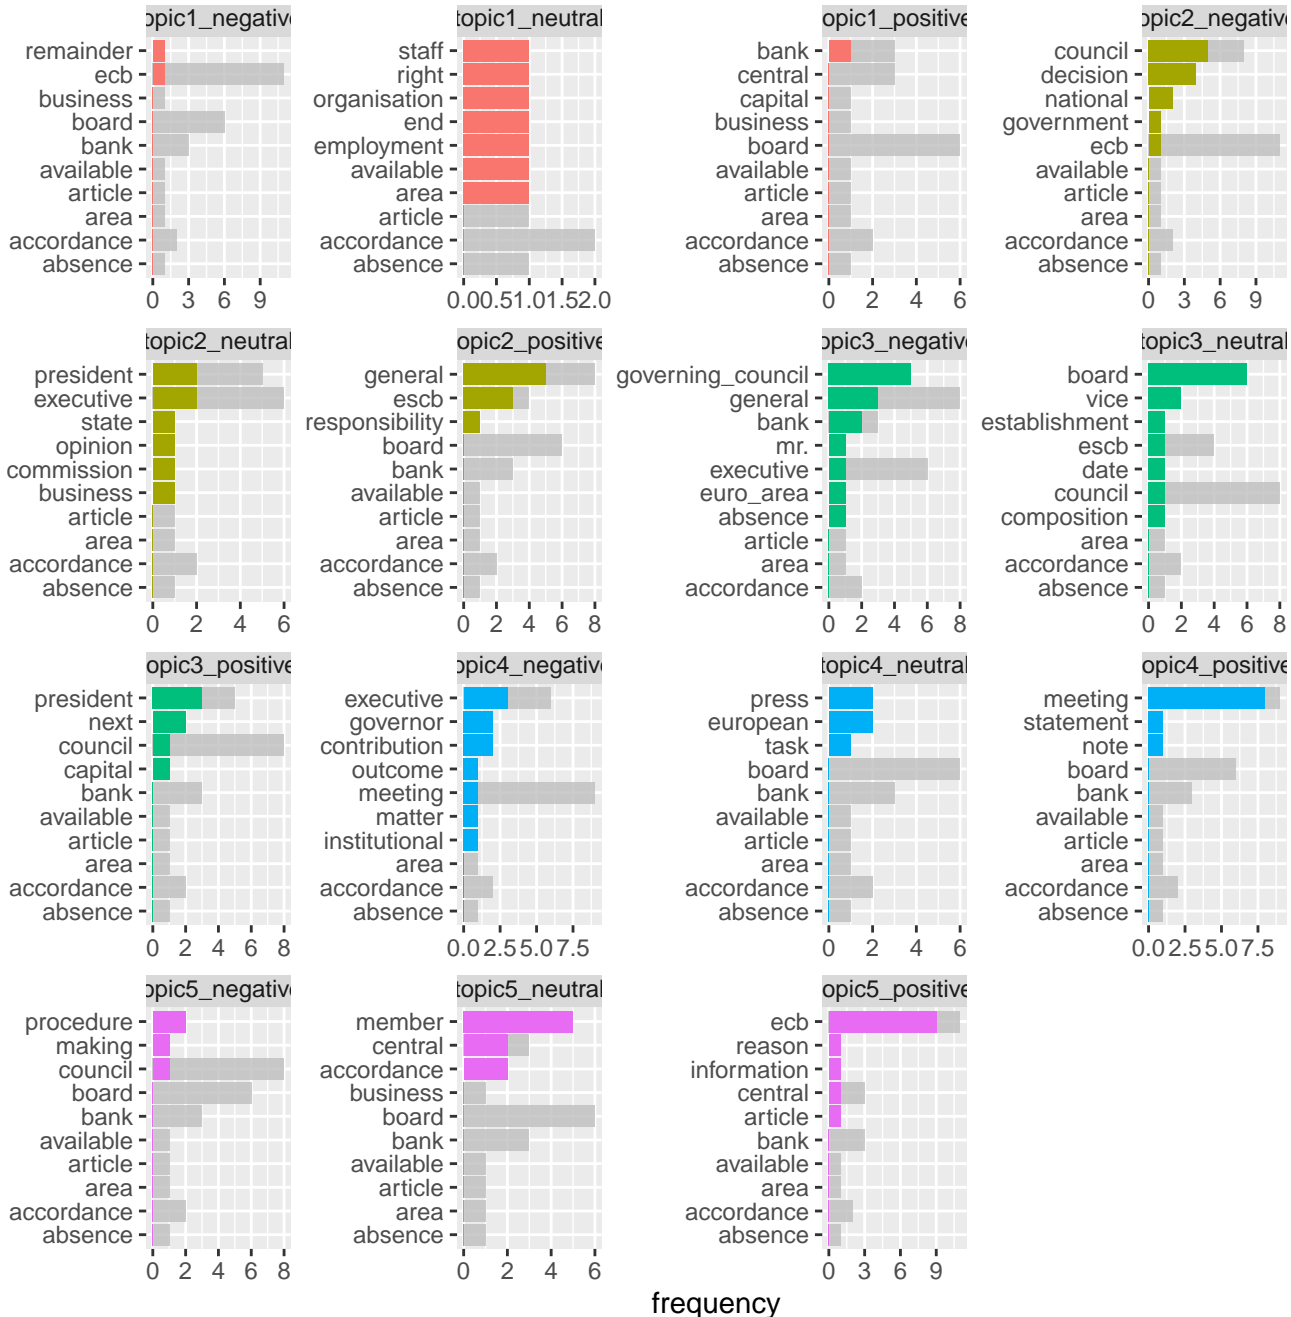

frequency

Chains multidimensional scaling of generated_sentopicmodel

frequency