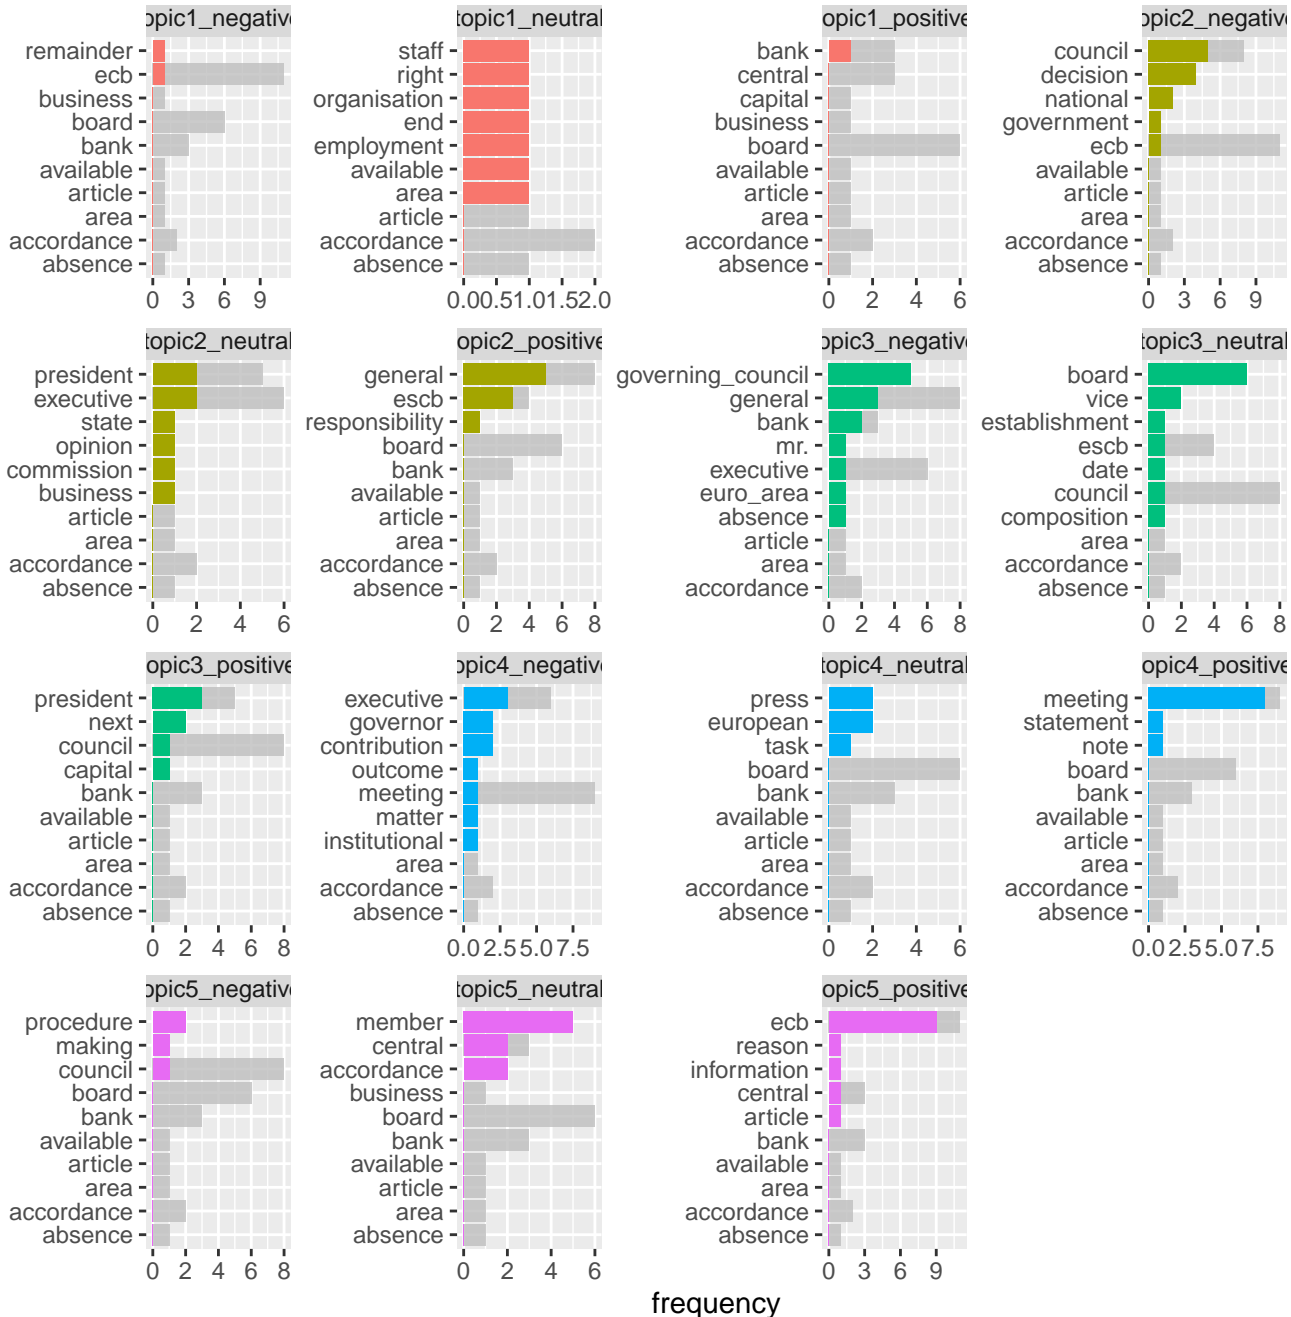

frequency

# Chains multidimensional scaling of generated\_sentopicmodel

frequency