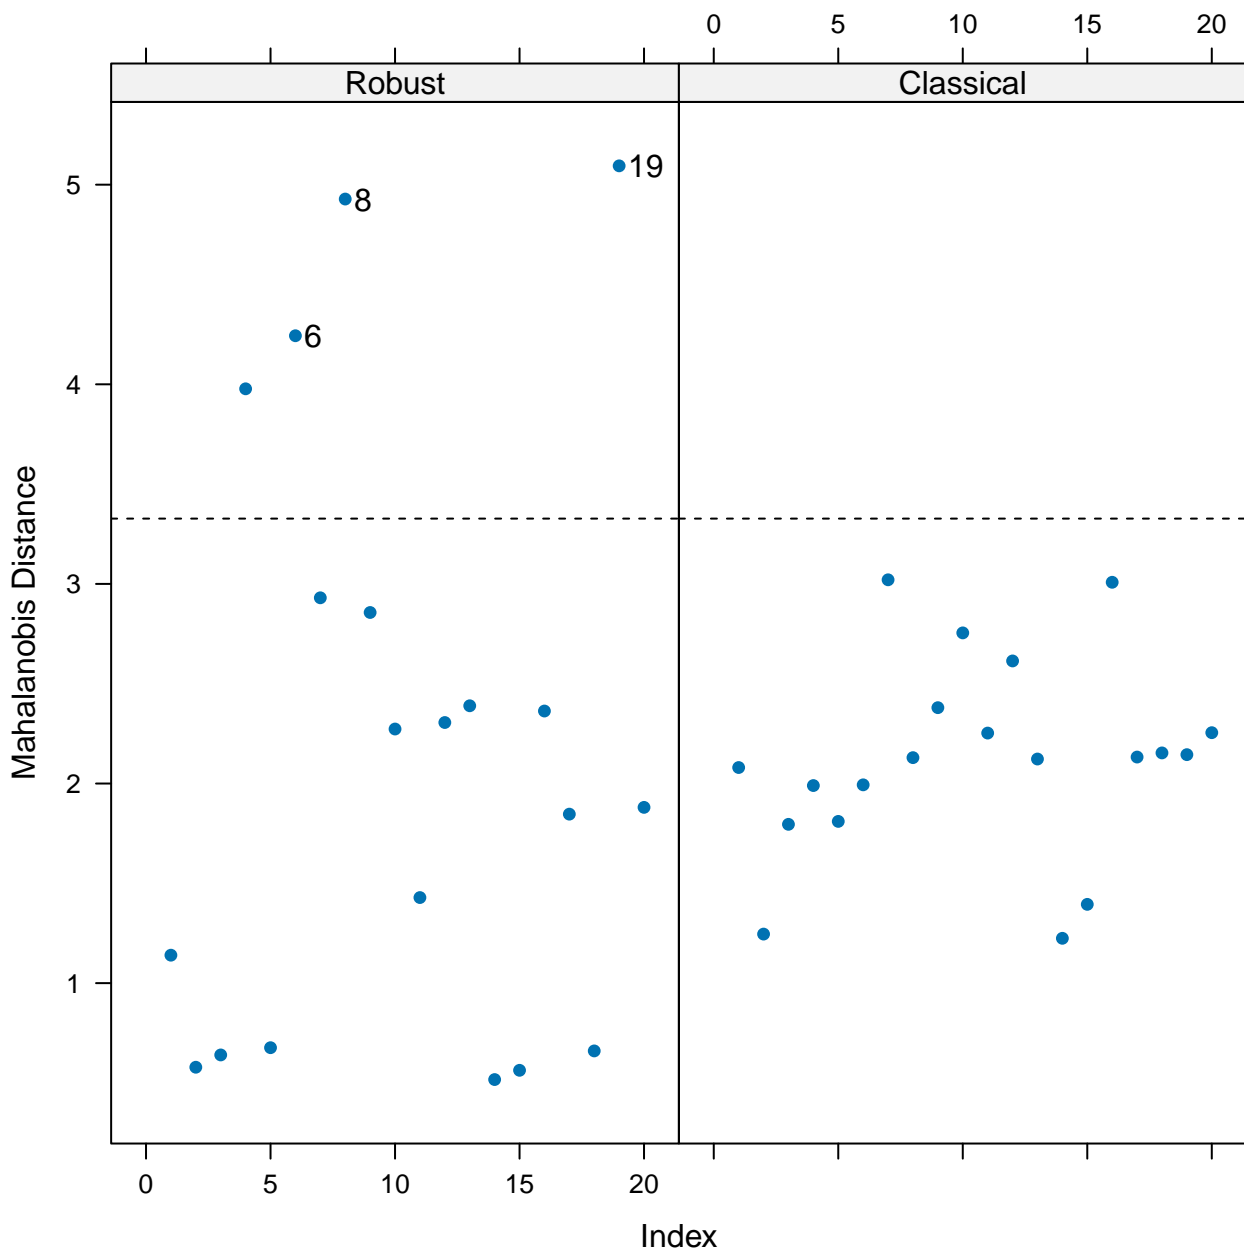

Robust
 Classical

Screplot

Distance–Distance Plot

— Robust - - - Classical

Screplot

Distance–Distance Plot