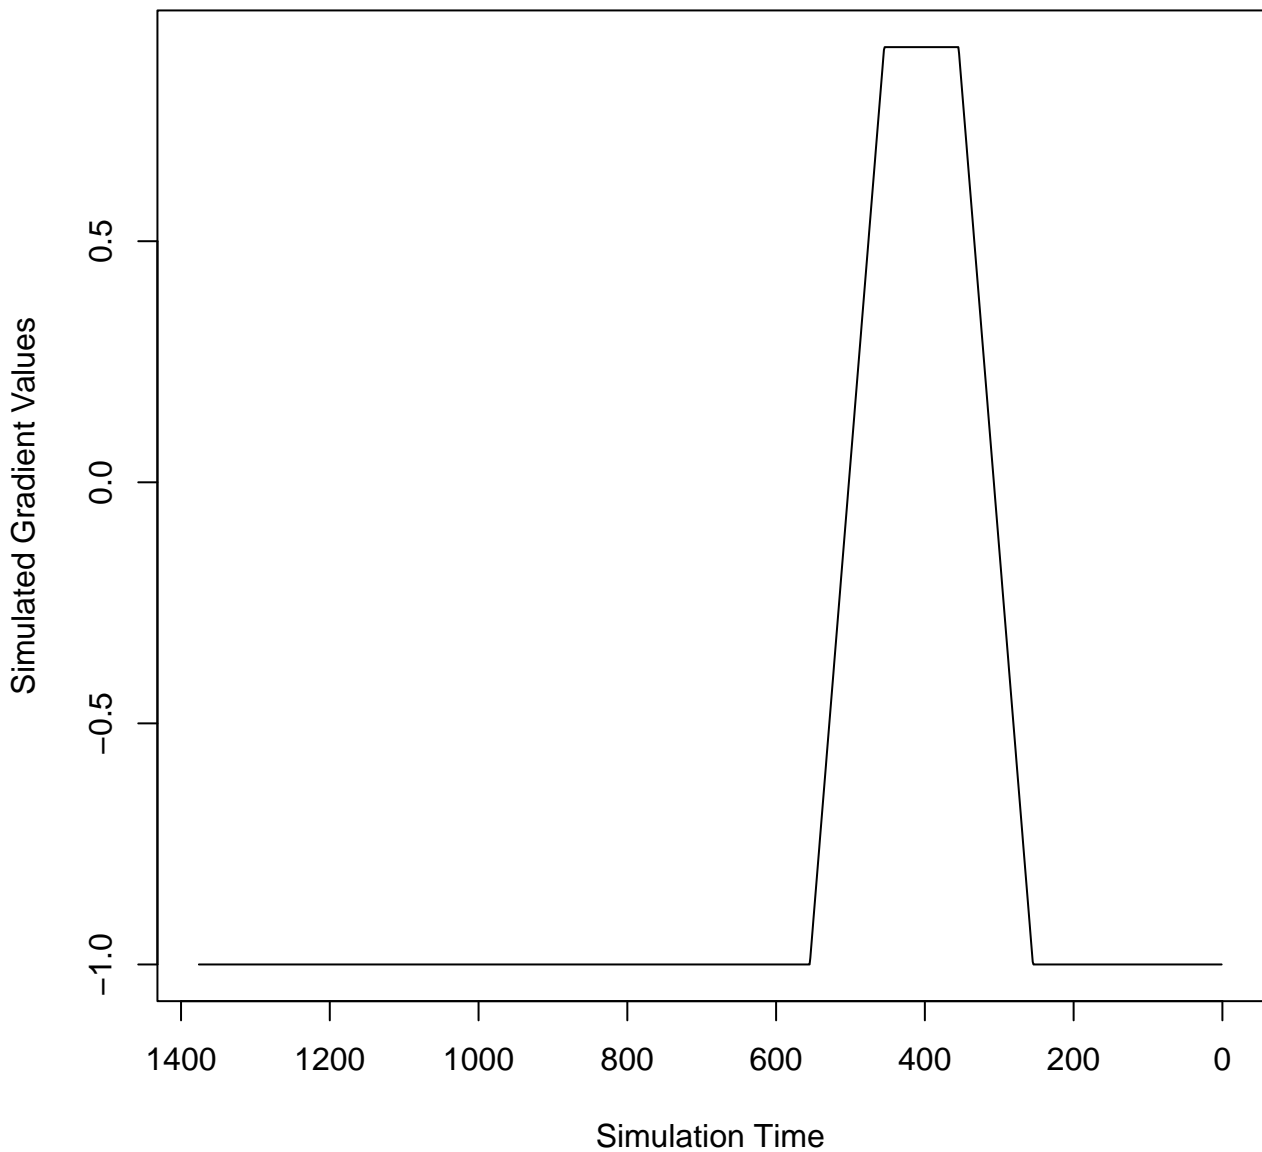

Simulated Change in Gradient Values over Time

Original vs Measured Values for DCA-1 Score

Simulated Change in Gradient Values over Time

Original vs Measured Values for DCA-1 Score