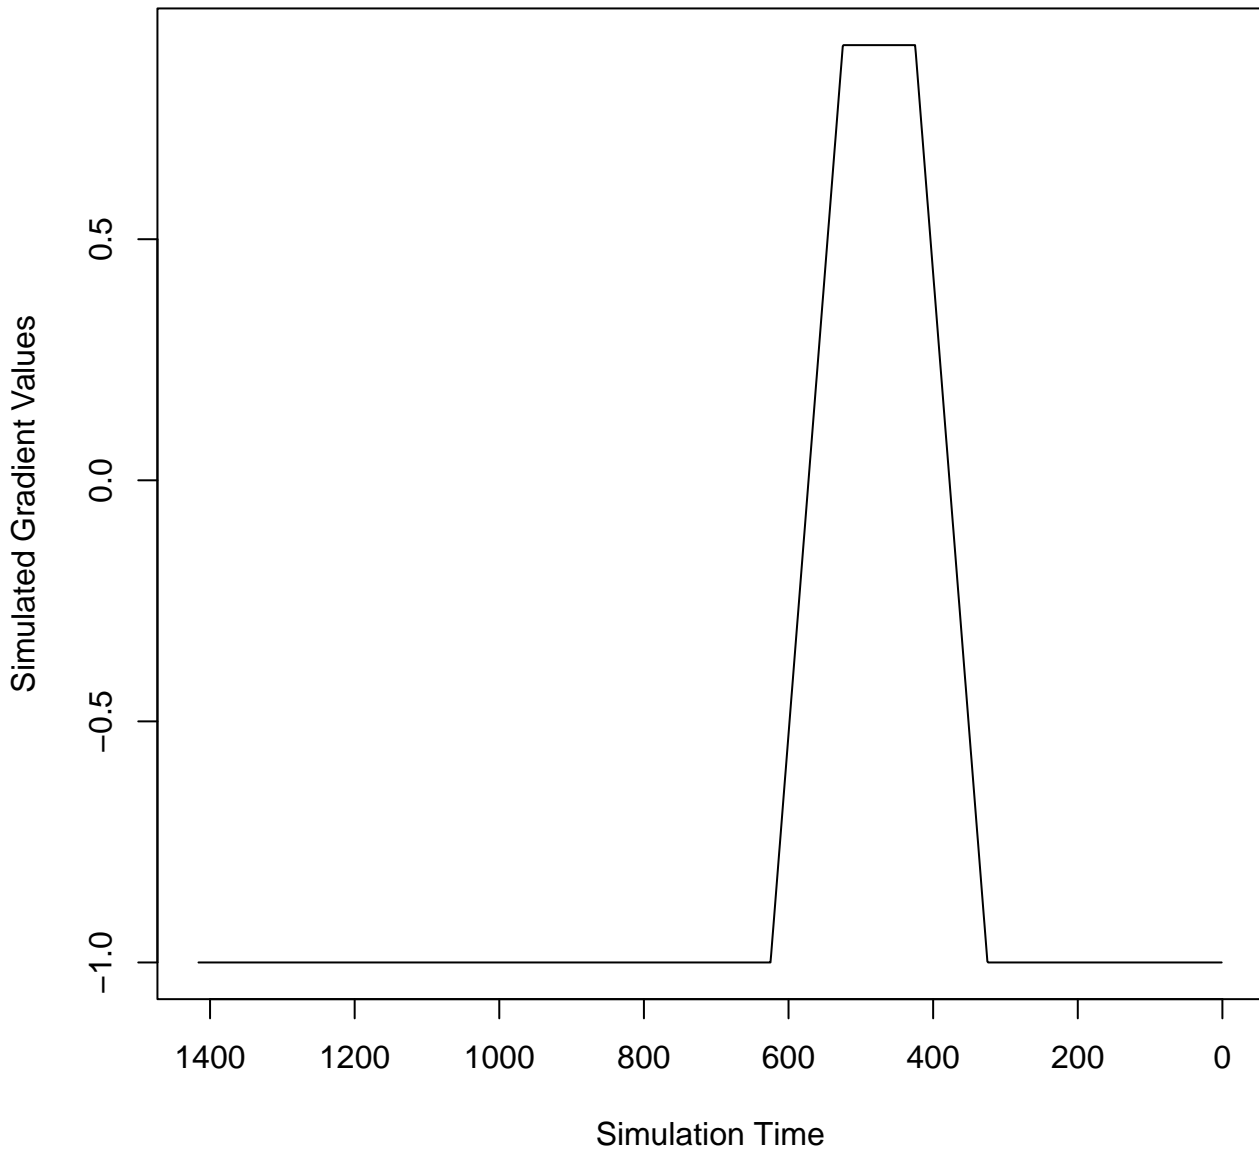

Simulated Change in Gradient Values over Time

Original vs Measured Values for DCA-1 Score

Simulated Change in Gradient Values over Time

Original vs Measured Values for DCA-1 Score