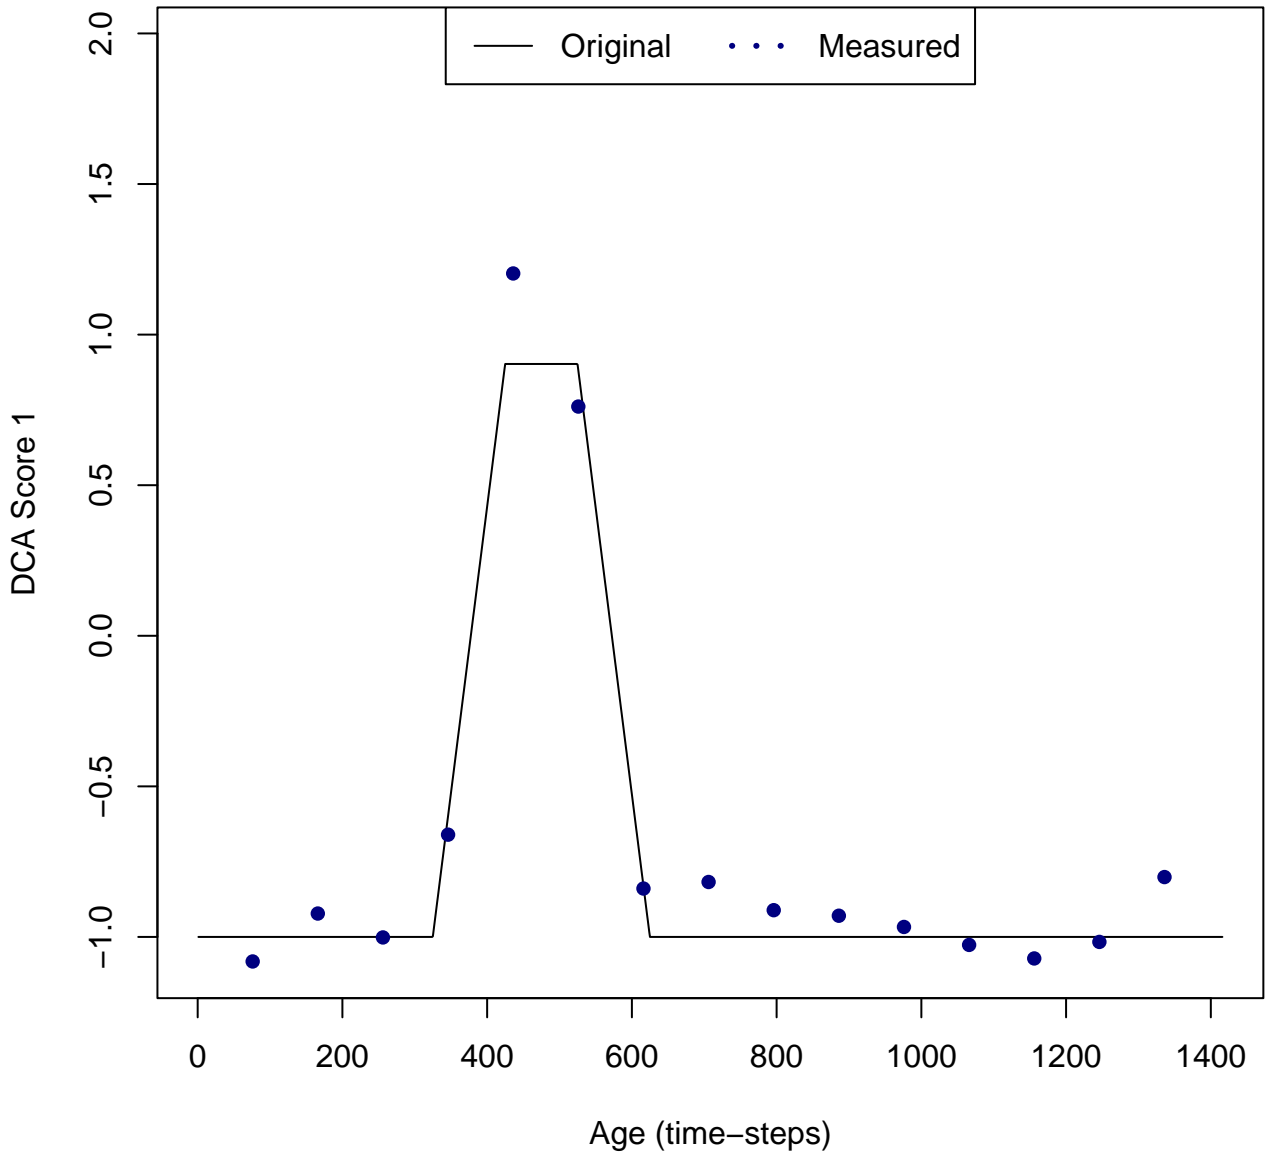

Simulated Change in Gradient Values over Time

Original vs Measured Values for DCA-1 Score

Simulated Change in Gradient Values over Time

Original vs Measured Values for DCA-1 Score