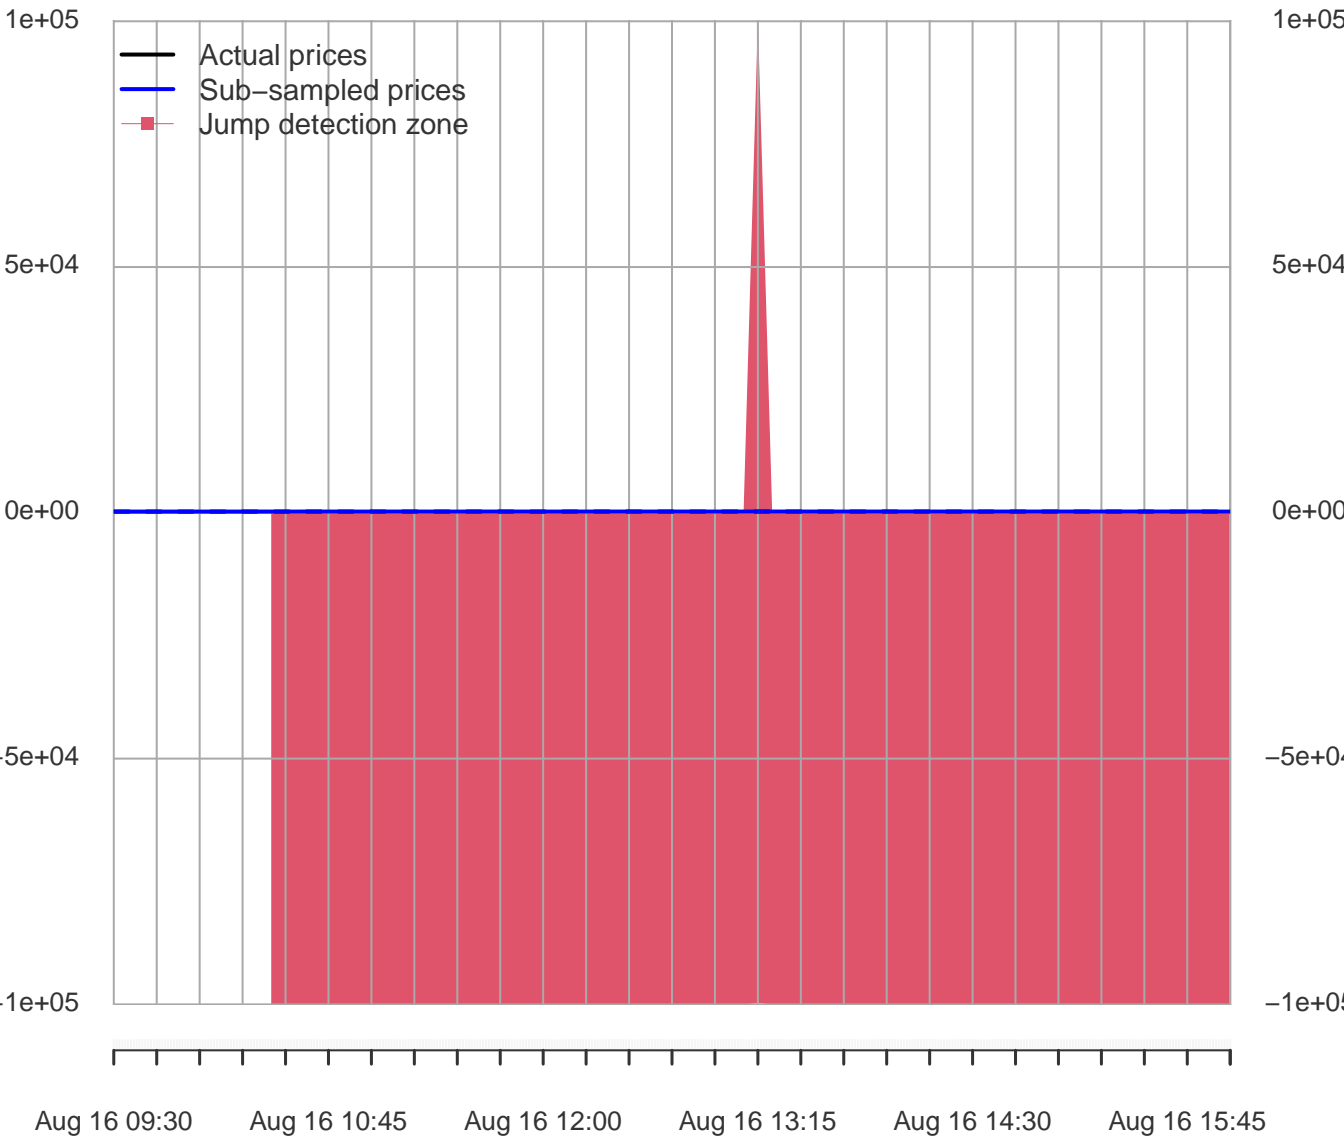

intraday jump test

2001-08-12 09:30:00 / 2001-08-12 16:00:00

intraday jump test

2001-08-13 09:30:00 / 2001-08-13 16:00:00

intraday jump test

2001-08-16 09:30:00 / 2001-08-16 16:00:00

intraday jump test

2001-08-17 09:30:00 / 2001-08-17 16:00:00

intraday jump test

2001-08-18 09:30:00 / 2001-08-18 16:00:00

intraday jump test

2001-08-19 09:30:00 / 2001-08-19 16:00:00

intraday jump test

2001-08-20 09:30:00 / 2001-08-20 16:00:00

intraday jump test

2001-08-24 09:30:00 / 2001-08-24 16:00:00

intraday jump test

2001-08-25 09:30:00 / 2001-08-25 16:00:00

intraday jump test

2001-08-26 09:30:00 / 2001-08-26 16:00:00

intraday jump test

2001-08-27 09:30:00 / 2001-08-27 16:00:00

intraday jump test

2001-08-30 09:30:00 / 2001-08-30 16:00:00