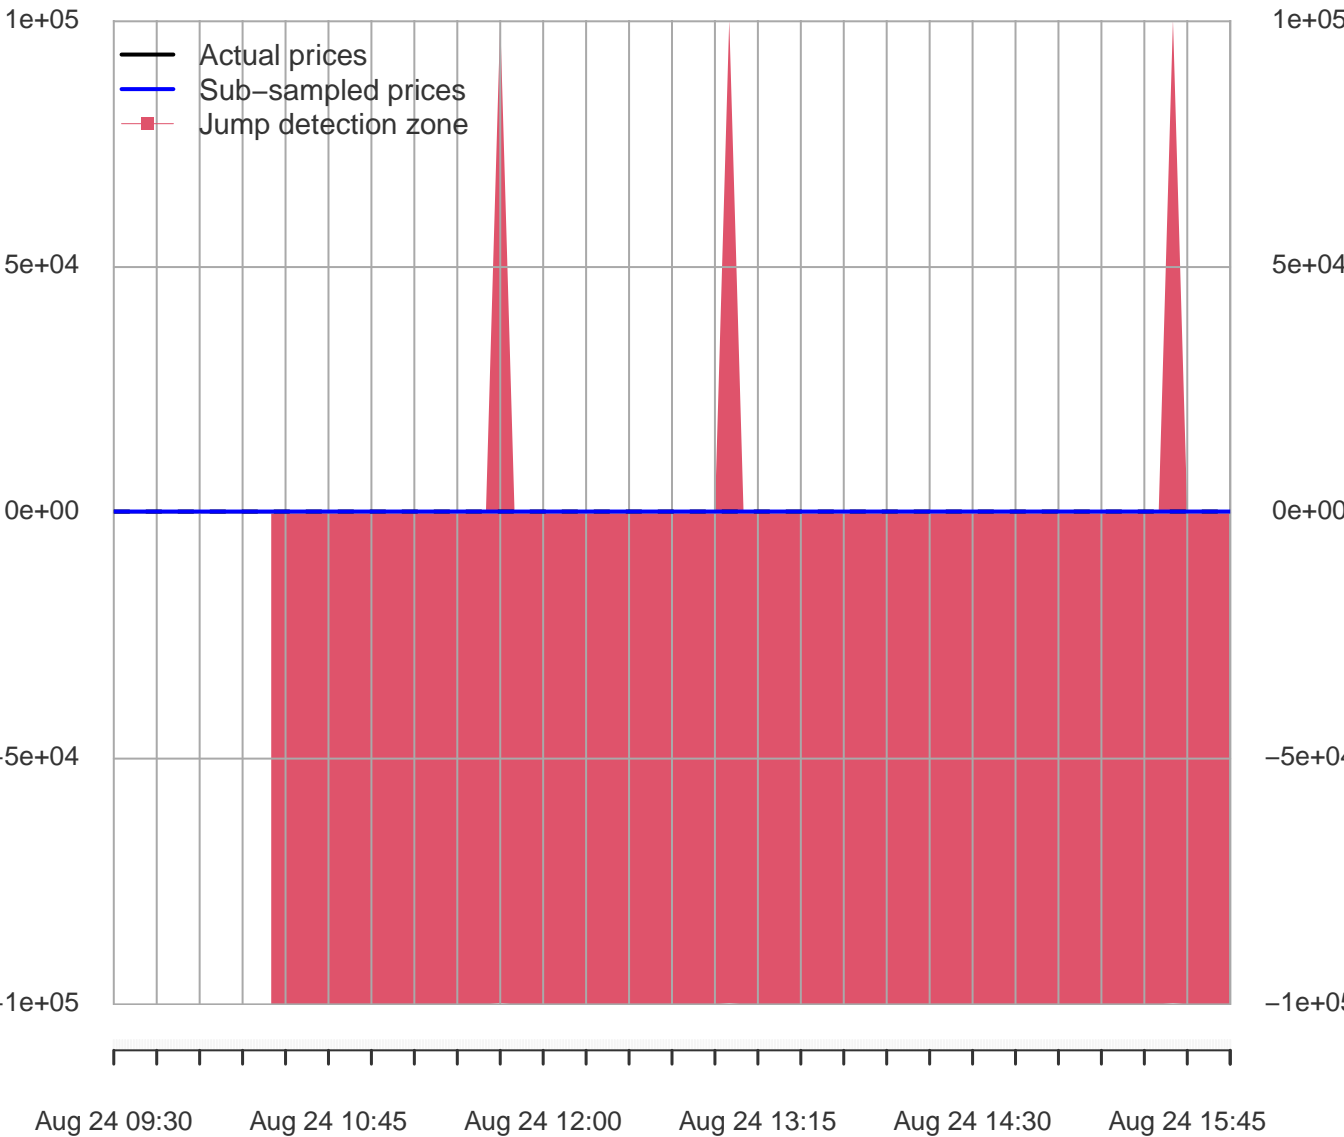

intraday jump test

2001-08-12 09:30:00 / 2001-08-12 16:00:00

intraday jump test

2001-08-13 09:30:00 / 2001-08-13 16:00:00

intraday jump test

2001-08-16 09:30:00 / 2001-08-16 16:00:00

intraday jump test

2001-08-17 09:30:00 / 2001-08-17 16:00:00

intraday jump test

2001-08-18 09:30:00 / 2001-08-18 16:00:00

intraday jump test

2001-08-19 09:30:00 / 2001-08-19 16:00:00

intraday jump test

2001-08-20 09:30:00 / 2001-08-20 16:00:00

intraday jump test

2001-08-24 09:30:00 / 2001-08-24 16:00:00

intraday jump test

2001-08-25 09:30:00 / 2001-08-25 16:00:00

intraday jump test

2001-08-26 09:30:00 / 2001-08-26 16:00:00

intraday jump test

2001-08-27 09:30:00 / 2001-08-27 16:00:00

intraday jump test

2001-08-30 09:30:00 / 2001-08-30 16:00:00

intraday jump test

2001-08-31 09:30:00 / 2001-08-31 16:00:00

intraday jump test

2001-09-01 09:30:00 / 2001-09-01 16:00:00

intraday jump test

2001-09-02 09:30:00 / 2001-09-02 16:00:00

intraday jump test

2001-09-03 09:30:00 / 2001-09-03 16:00:00