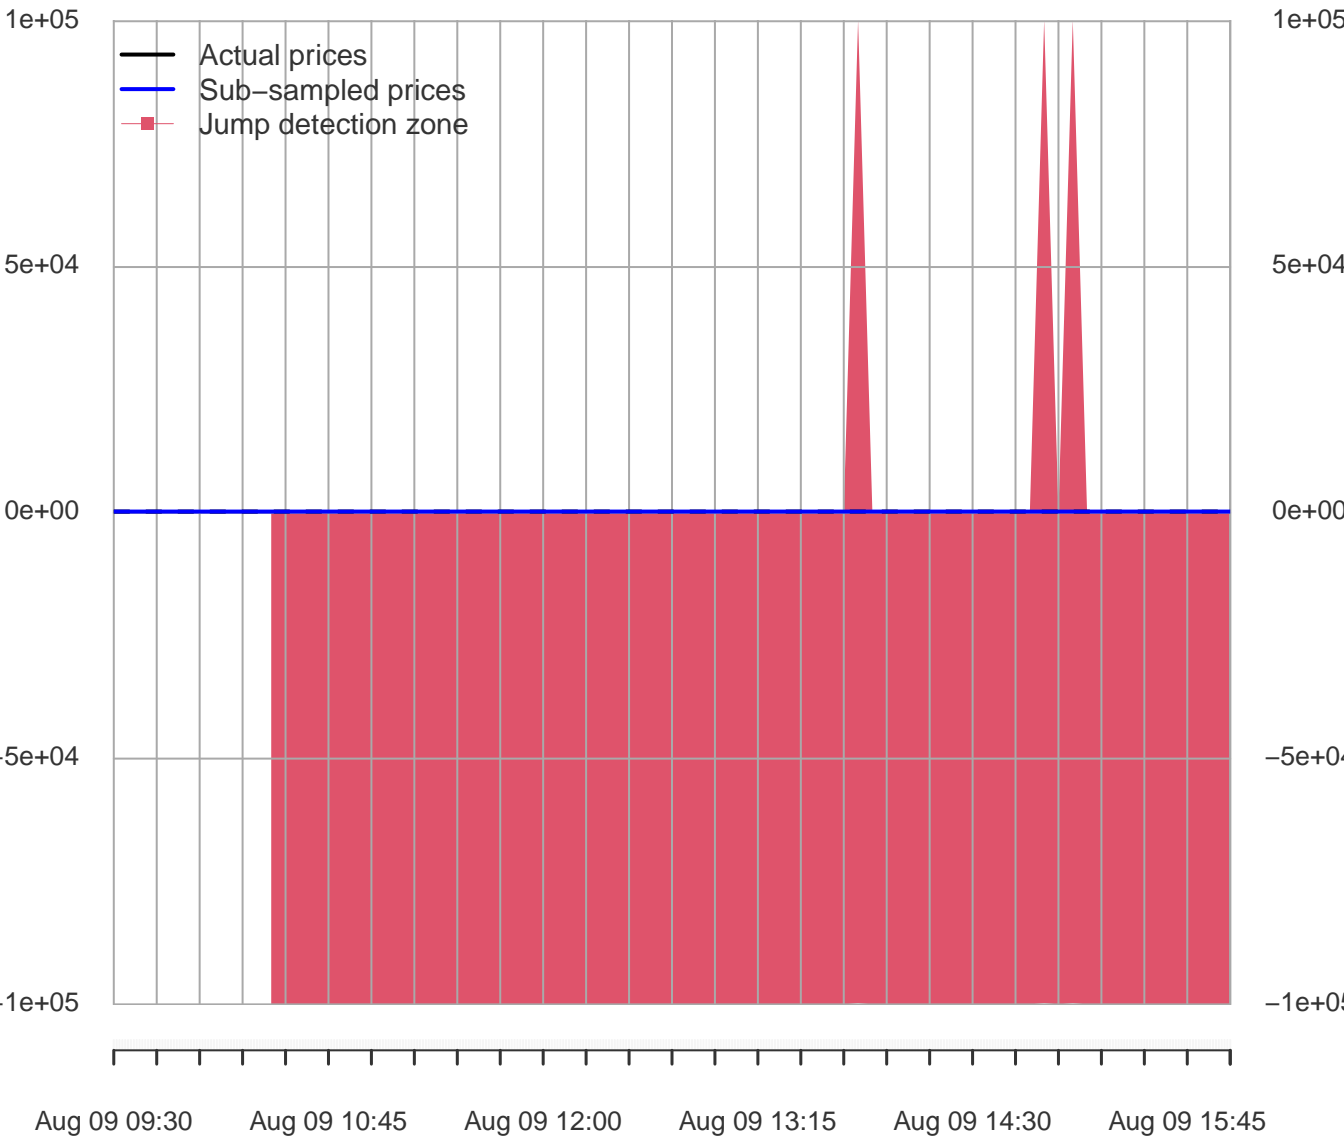

intraday jump test

2018-01-02 09:30:00.125 / 2018-01-02 15:59:59.71

intraday jump test

2001-08-04 09:30:00 / 2001-08-04 16:00:00

intraday jump test

2001-08-05 09:30:00 / 2001-08-05 16:00:00

intraday jump test

2001-08-06 09:30:00 / 2001-08-06 16:00:00

intraday jump test

2001-08-09 09:30:00 / 2001-08-09 16:00:00

intraday jump test

2001-08-10 09:30:00 / 2001-08-10 16:00:00

intraday jump test

2001-08-11 09:30:00 / 2001-08-11 16:00:00

intraday jump test

2001-08-12 09:30:00 / 2001-08-12 16:00:00

intraday jump test

2001-08-13 09:30:00 / 2001-08-13 16:00:00

intraday jump test

2001-08-16 09:30:00 / 2001-08-16 16:00:00

intraday jump test

2001-08-17 09:30:00 / 2001-08-17 16:00:00

intraday jump test

2001-08-18 09:30:00 / 2001-08-18 16:00:00

intraday jump test

2001-08-19 09:30:00 / 2001-08-19 16:00:00

intraday jump test

2001-08-20 09:30:00 / 2001-08-20 16:00:00

intraday jump test

2001-08-24 09:30:00 / 2001-08-24 16:00:00