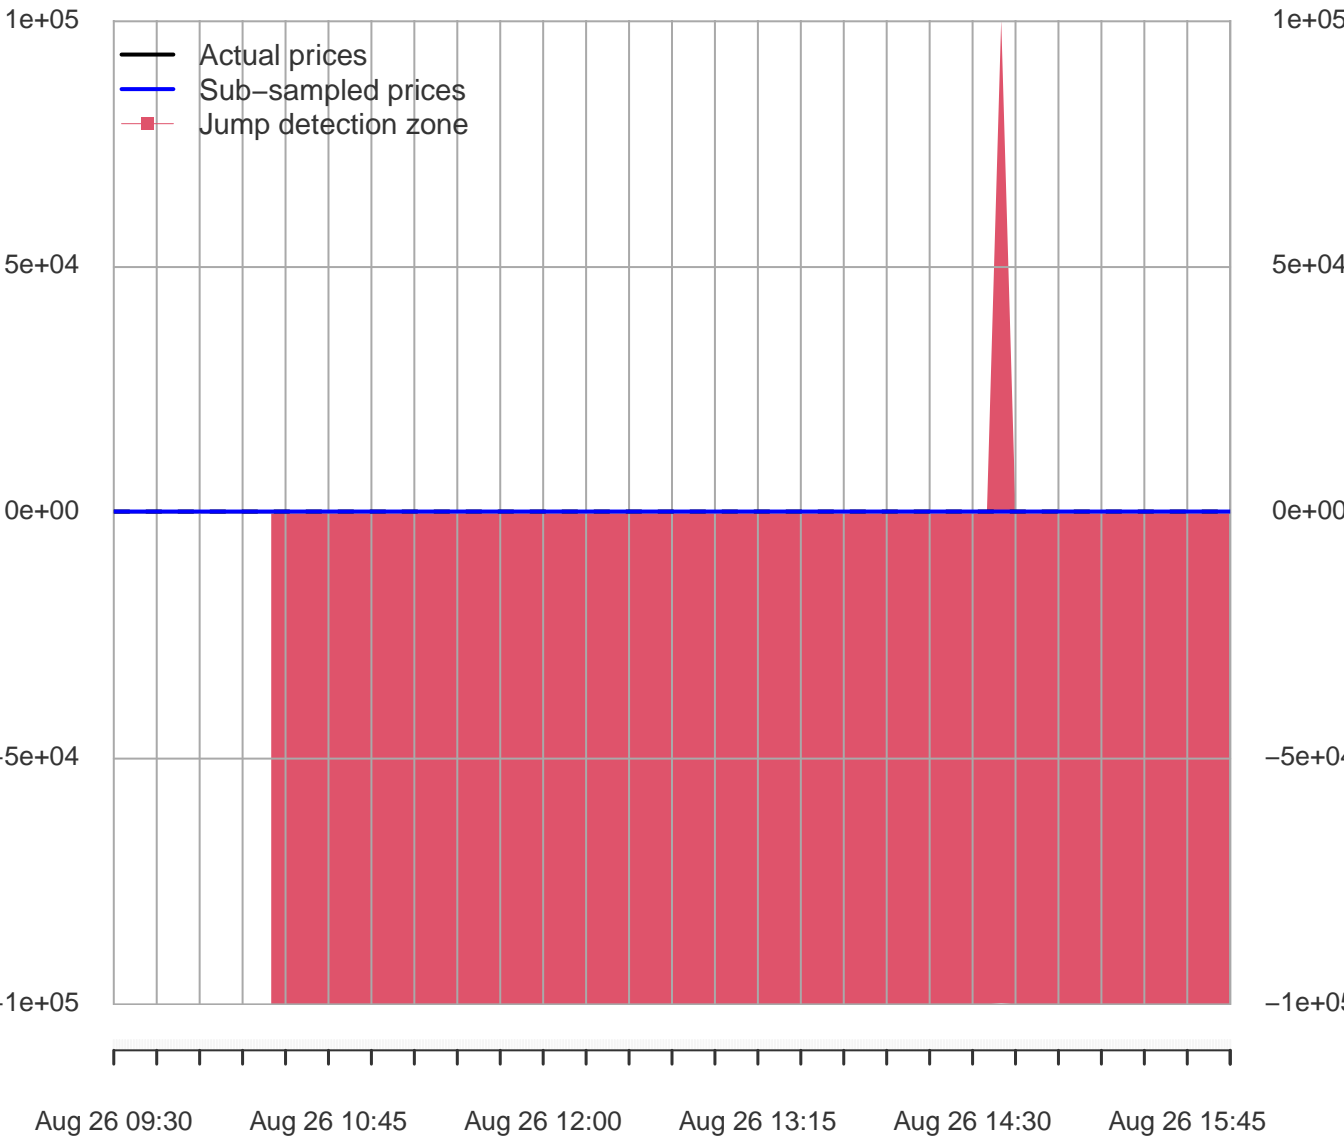

intraday jump test

2001-08-12 09:30:00 / 2001-08-12 16:00:00

intraday jump test

2001-08-13 09:30:00 / 2001-08-13 16:00:00

intraday jump test

2001-08-16 09:30:00 / 2001-08-16 16:00:00

intraday jump test

2001-08-17 09:30:00 / 2001-08-17 16:00:00

intraday jump test

2001-08-18 09:30:00 / 2001-08-18 16:00:00

intraday jump test

2001-08-19 09:30:00 / 2001-08-19 16:00:00

intraday jump test

2001-08-20 09:30:00 / 2001-08-20 16:00:00

intraday jump test

2001-08-24 09:30:00 / 2001-08-24 16:00:00

intraday jump test

2001-08-25 09:30:00 / 2001-08-25 16:00:00

intraday jump test

2001-08-26 09:30:00 / 2001-08-26 16:00:00

intraday jump test

2001-08-27 09:30:00 / 2001-08-27 16:00:00

intraday jump test

2001-08-30 09:30:00 / 2001-08-30 16:00:00

intraday jump test

2001-08-31 09:30:00 / 2001-08-31 16:00:00

intraday jump test

2001-09-01 09:30:00 / 2001-09-01 16:00:00

intraday jump test

2001-09-02 09:30:00 / 2001-09-02 16:00:00

intraday jump test

2001-09-03 09:30:00 / 2001-09-03 16:00:00