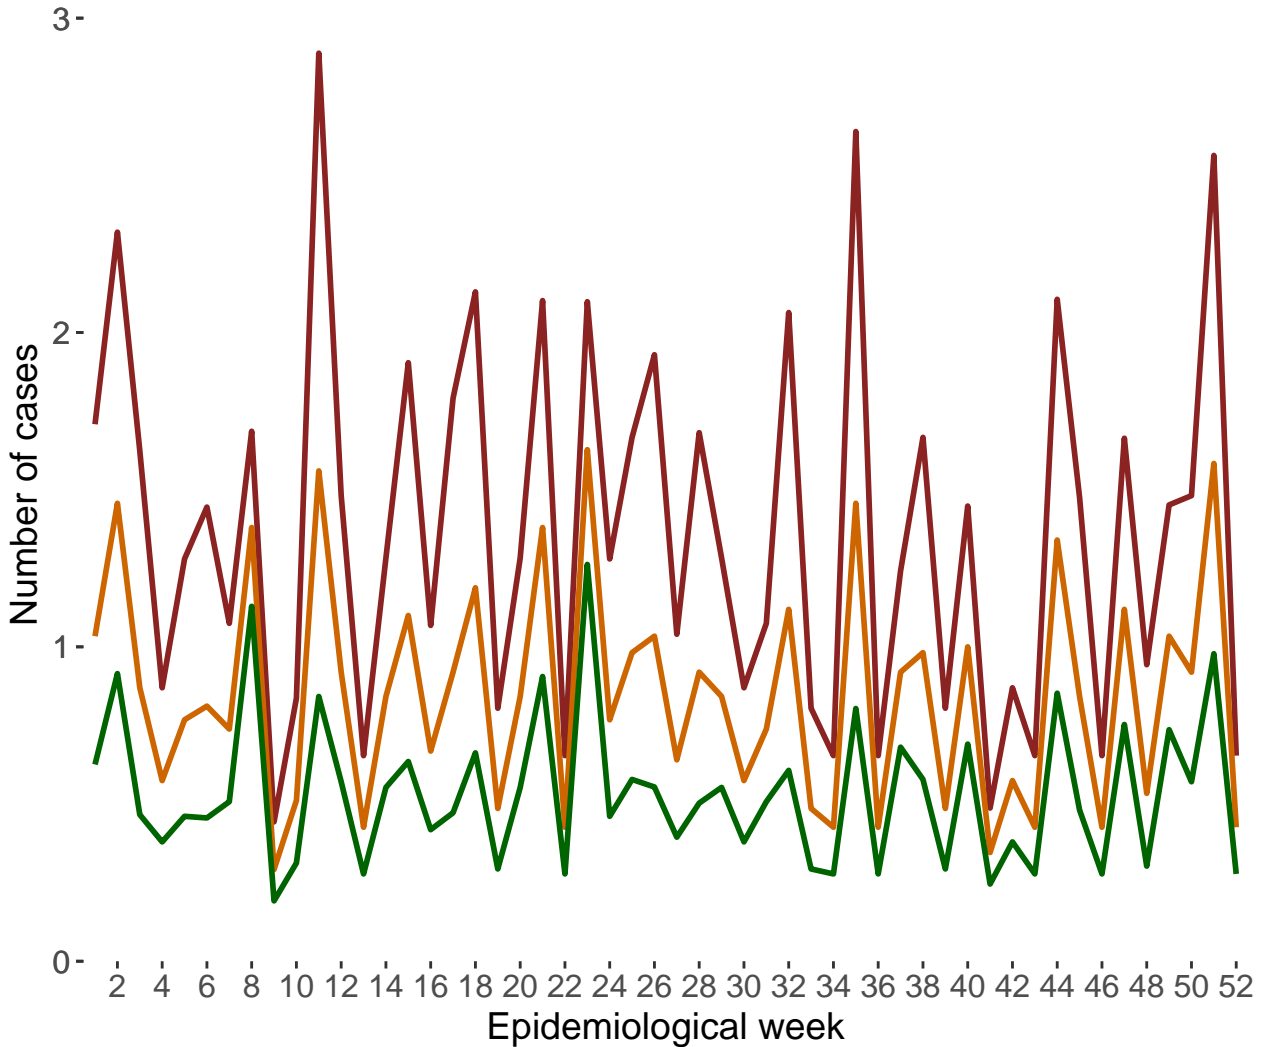

Library and filing clerks

Major Group

Legislators and Senior Officials

Office Clerks

# Endemic channel

— Epidemic — Warning — Safety

Method: geometric | Epidemic year: is ignored

# Endemic channel

— Epidemic ● Warning — Safety — Observed cases

Method: geometric | Epidemic year: is ignored