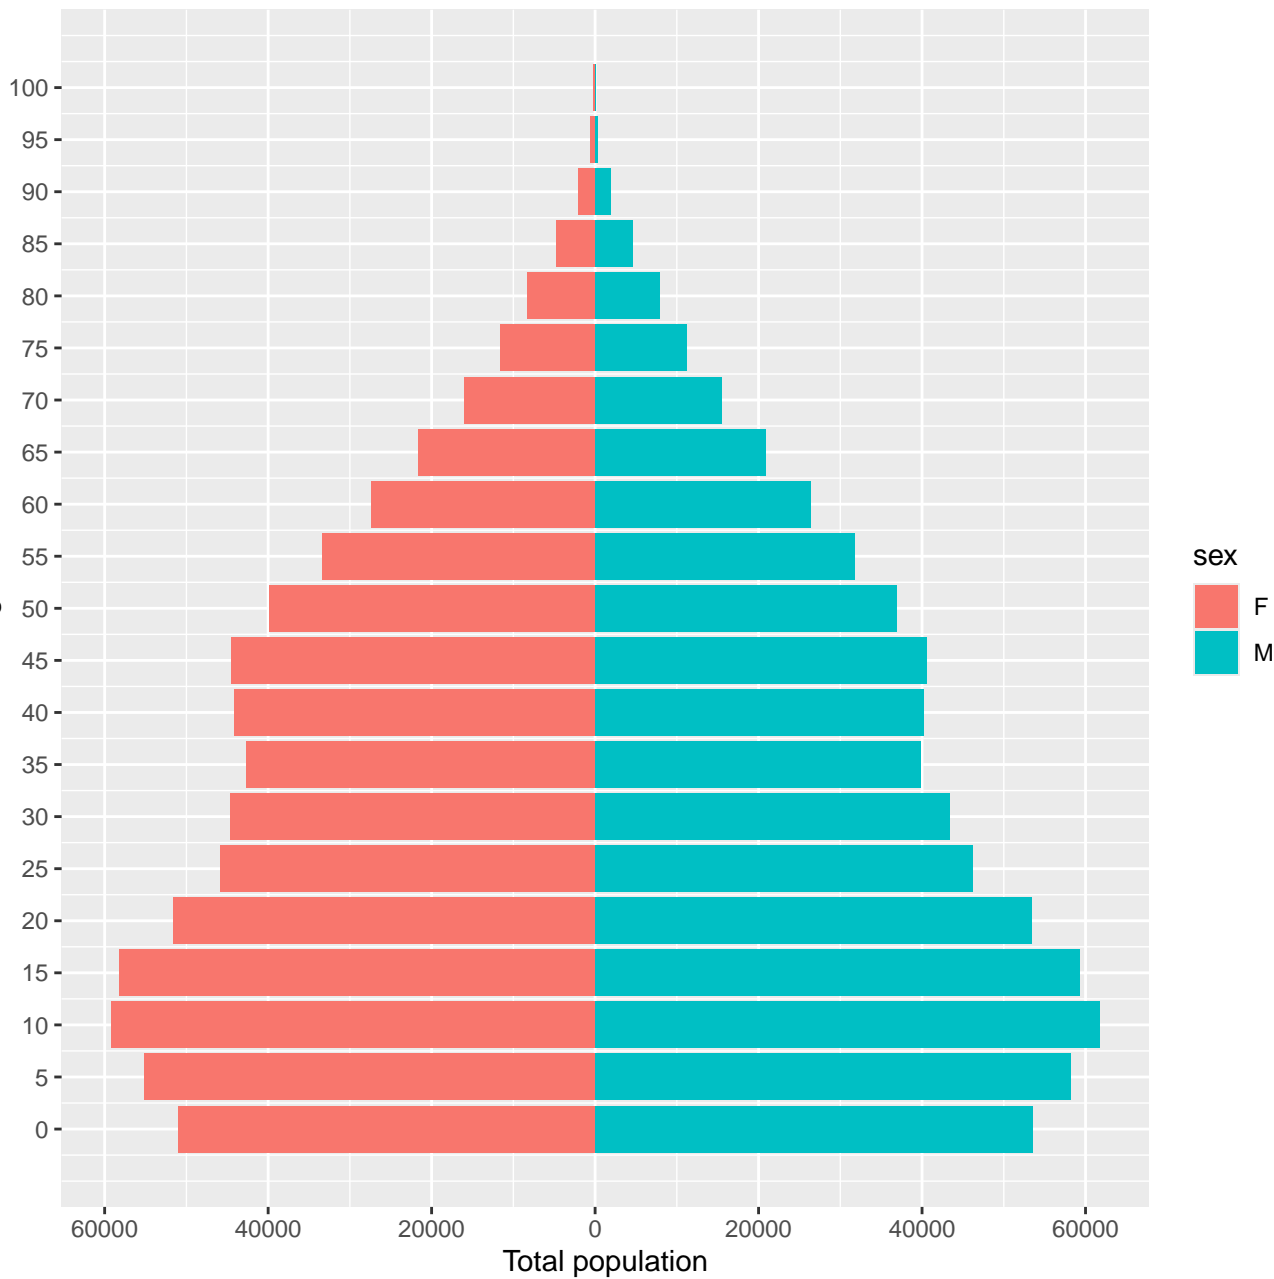

Medellin population pyramid

Medellin population pyramid

Tolima population pyramid

Colombia population pyramid

Medellin population pyramid

Specific rate by age group

Legislators

*Library
and
filing
clerks*

— Epidemic ● Observed cases — Safety — Warning

Method: geometric | Epidemic year: is ignored