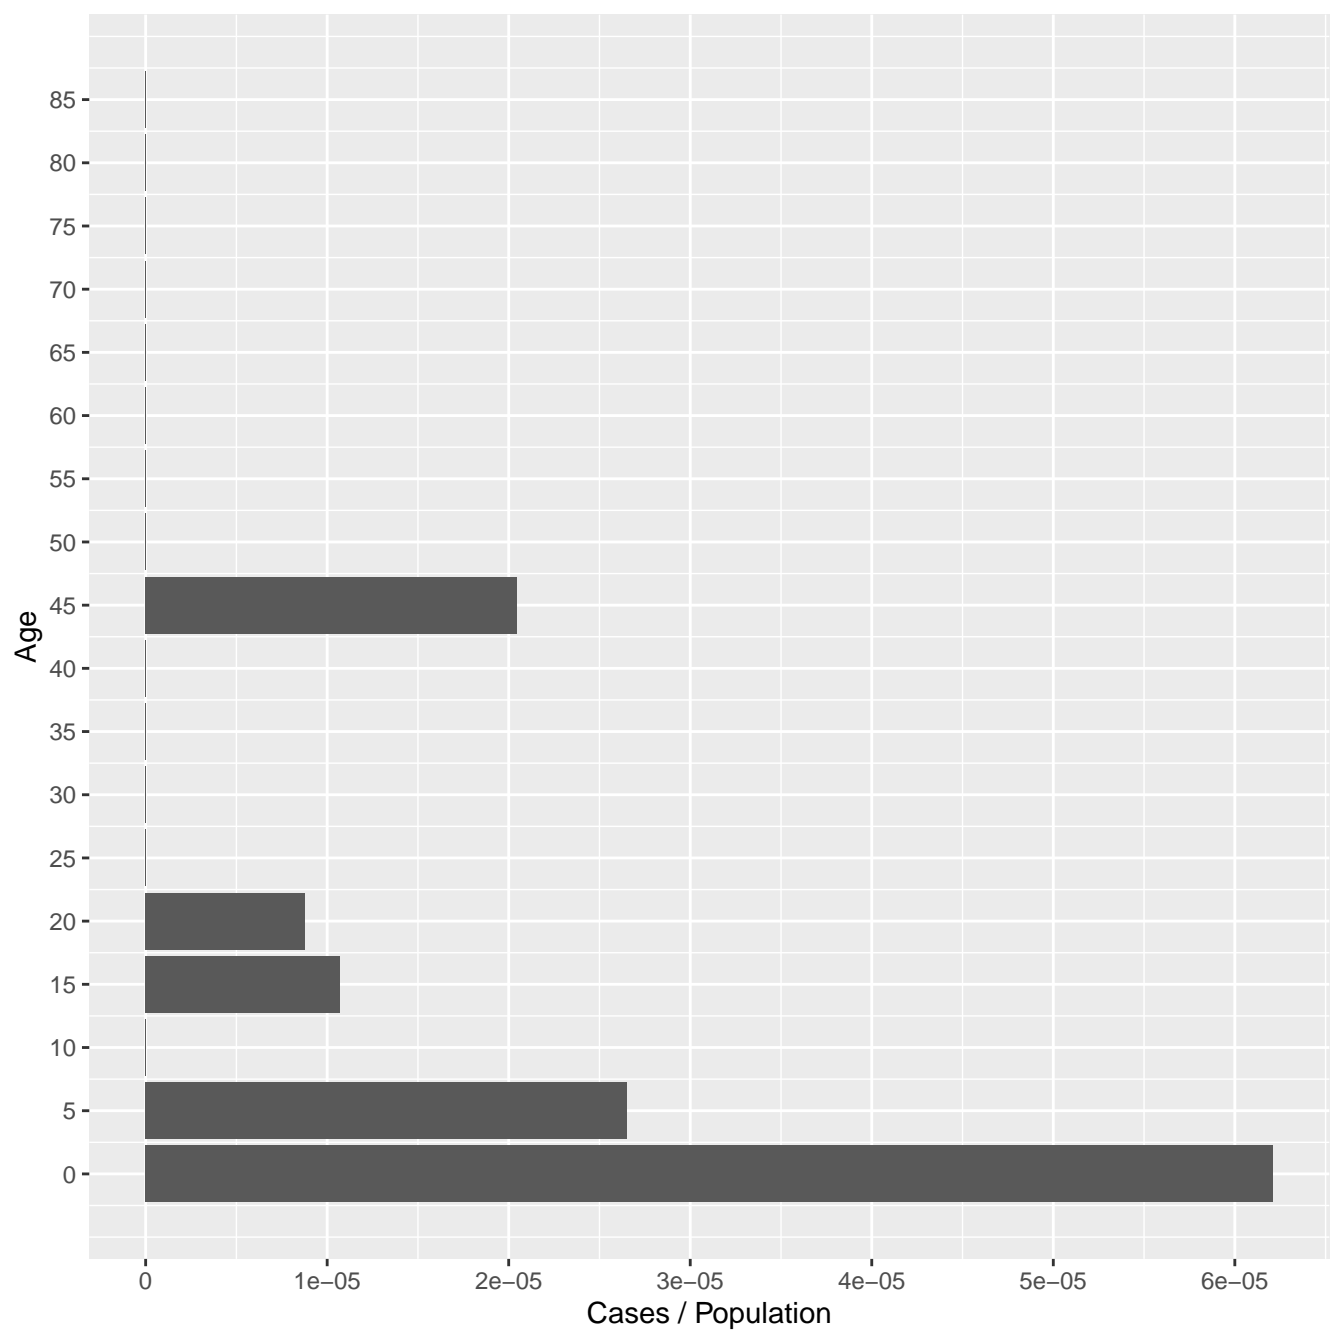

Medellin population pyramid

Medellin population pyramid

Tolima population pyramid

Colombia population pyramid

Medellin population pyramid

Specific rate by age group

Legislators

*Library
and
filing
clerks*

— Epidemic ● Observed cases — Safety — Warning

Method: geometric | Epidemic year: is ignored