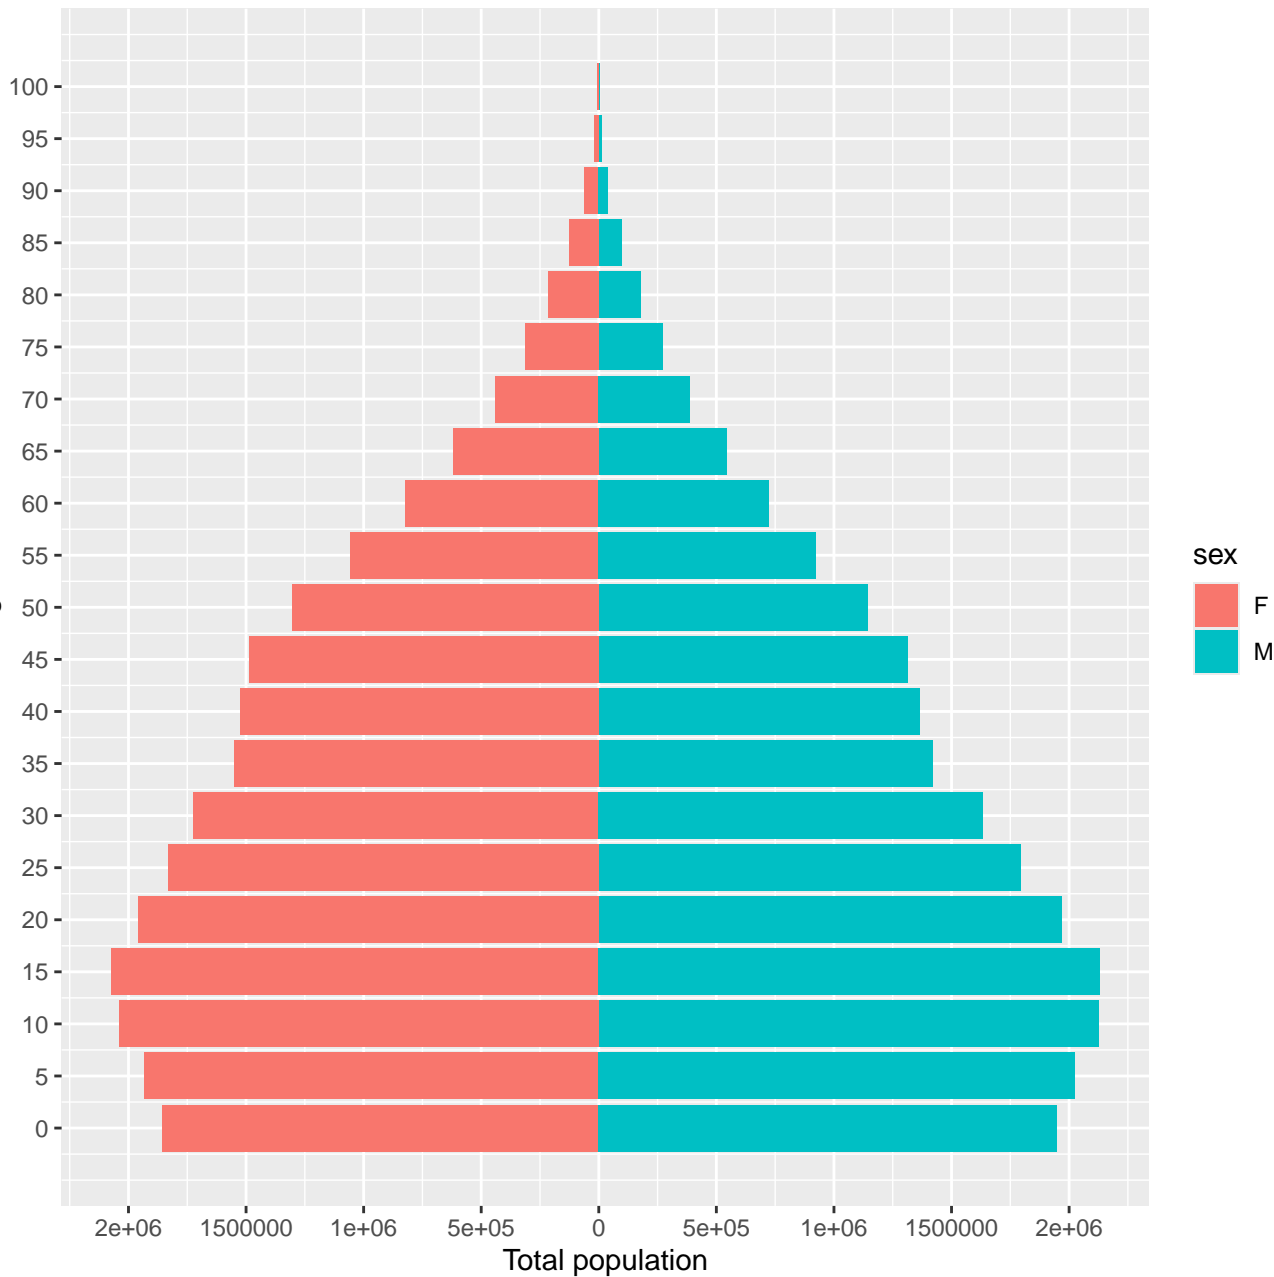

Medellin population pyramid

Medellin population pyramid

Tolima population pyramid

Colombia population pyramid

Medellin population pyramid

Specific rate by age group

Legislators

*Library
and
filing
clerks*

— Epidemic ● Observed cases — Safety — Warning

Method: geometric | Epidemic year: is ignored