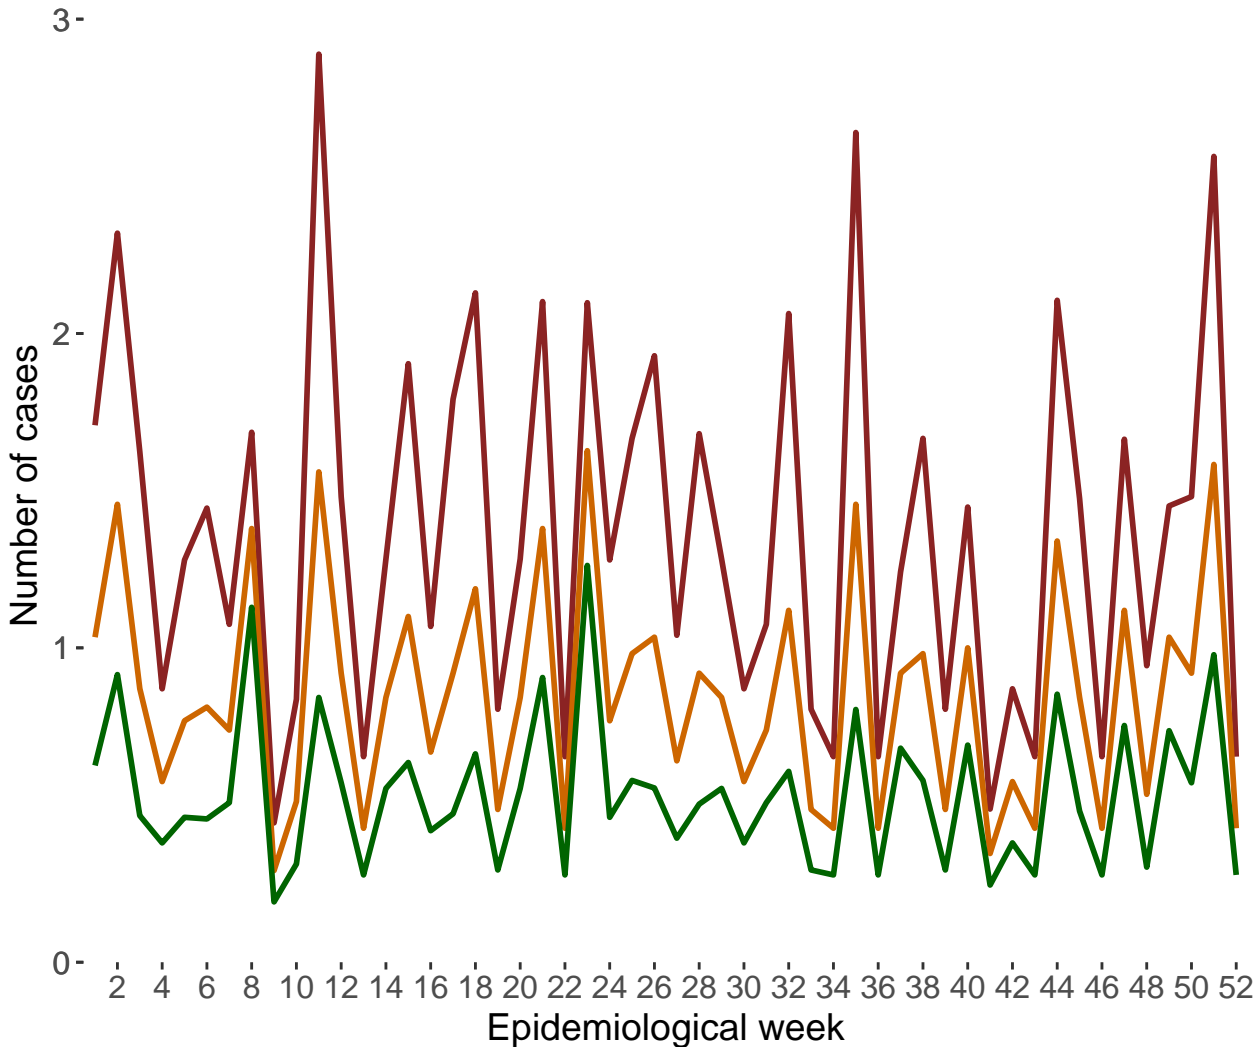

Library and filing clerks

Major Group

Legislators and Senior Officials

Office Clerks

Endemic channel

— Epidemic — Safety — Warning

Method: geometric | Epidemic year: is ignored

Endemic channel

— Epidemic ● Observed cases — Safety — Warning

Method: geometric | Epidemic year: is ignored