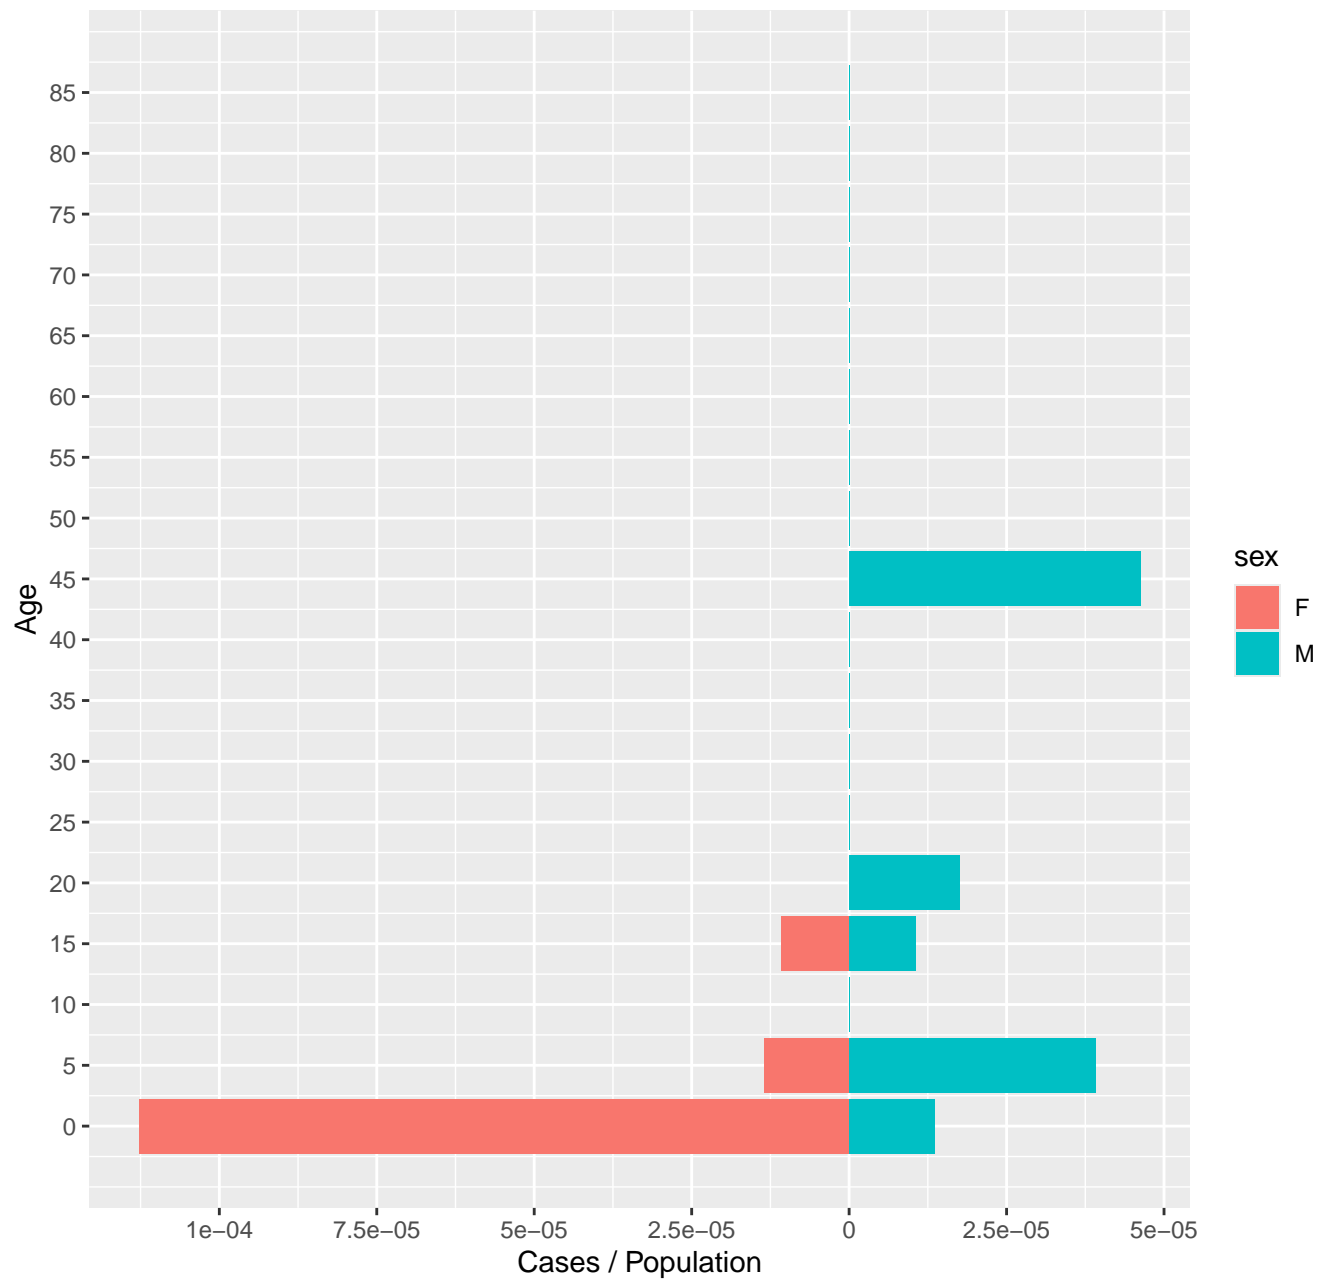

Medellin population pyramid

Medellin population pyramid

Tolima population pyramid

Colombia population pyramid

Medellin population pyramid

Specific rate by age group

Legislators

*Library
and
filing
clerks*

Major Group

Legislators and Senior Officials

Office Clerks

Major Group

-  Legislators and Senior Officials
-  Office Clerks

Legislators

Library and filing clerks

Major Group

Library and filing clerks

Major Group

Legislators and Senior Officials

Office Clerks

Endemic channel

— Epidemic — Safety — Warning

Method: geometric | Epidemic year: is ignored

Endemic channel

— Epidemic ● Observed cases — Safety — Warning

Method: geometric | Epidemic year: is ignored