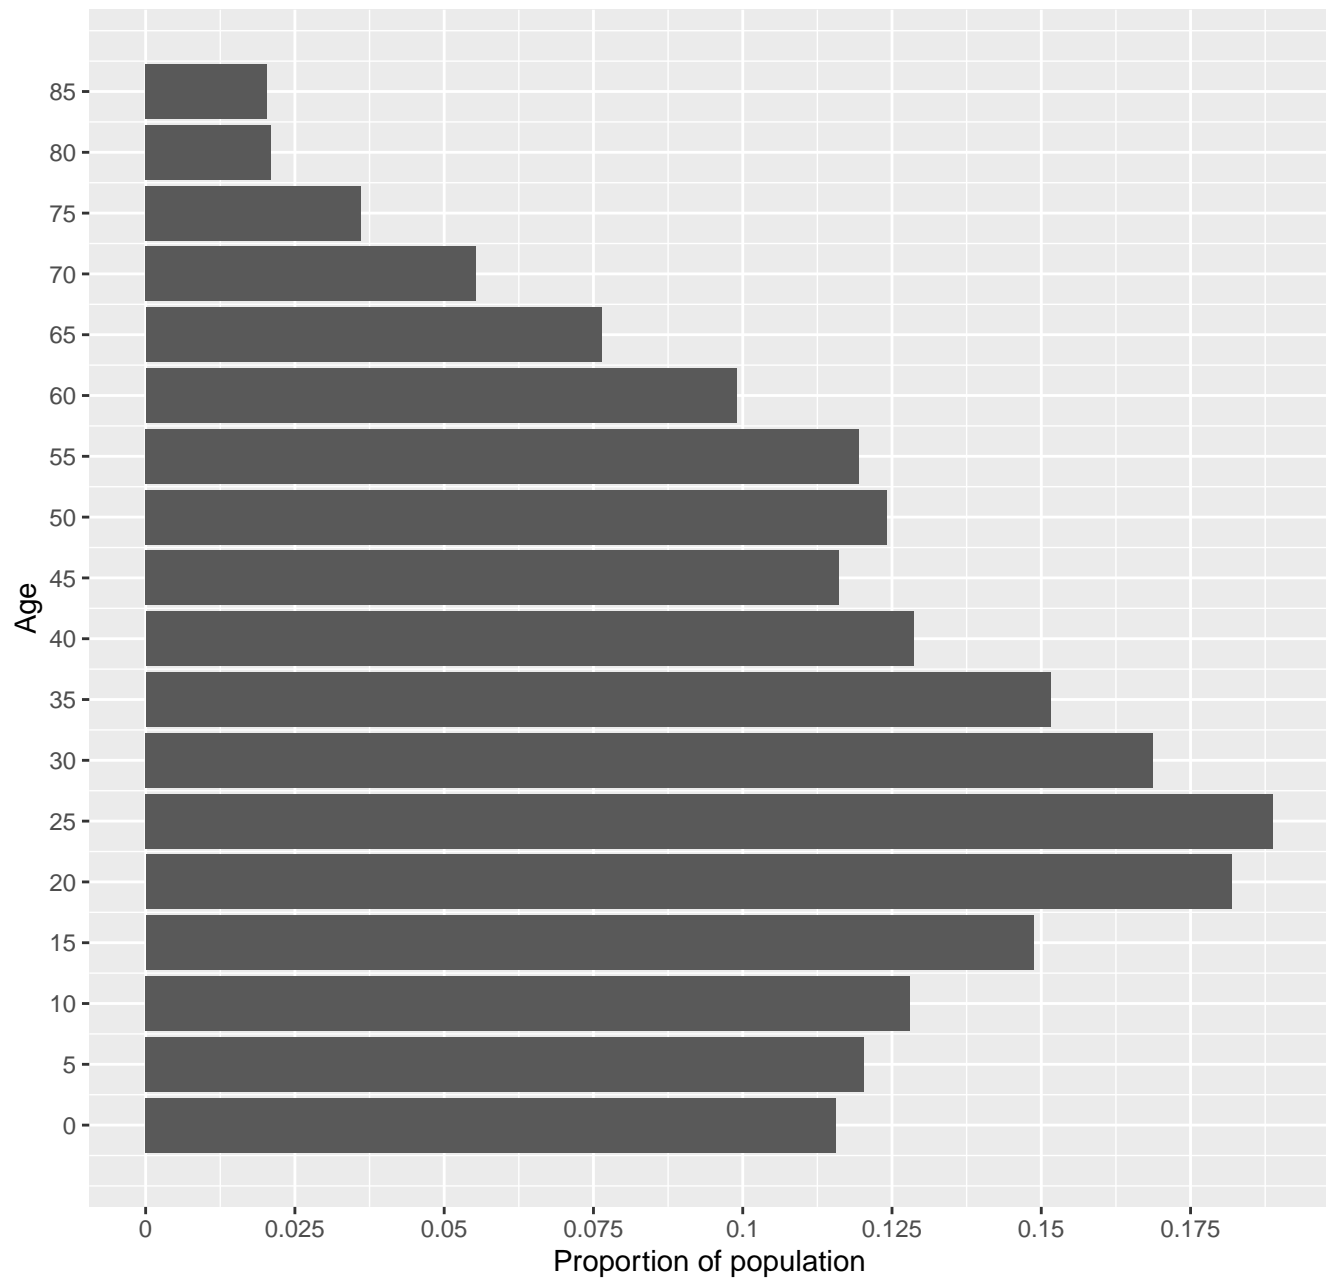

Medellin population pyramid

Medellin population pyramid

Tolima population pyramid

Colombia population pyramid

Medellin population pyramid

Specific rate by age group

Legislators

*Library
and
filing
clerks*

— Epidemic ● Observed cases — Safety — Warning

Method: geometric | Epidemic year: is ignored