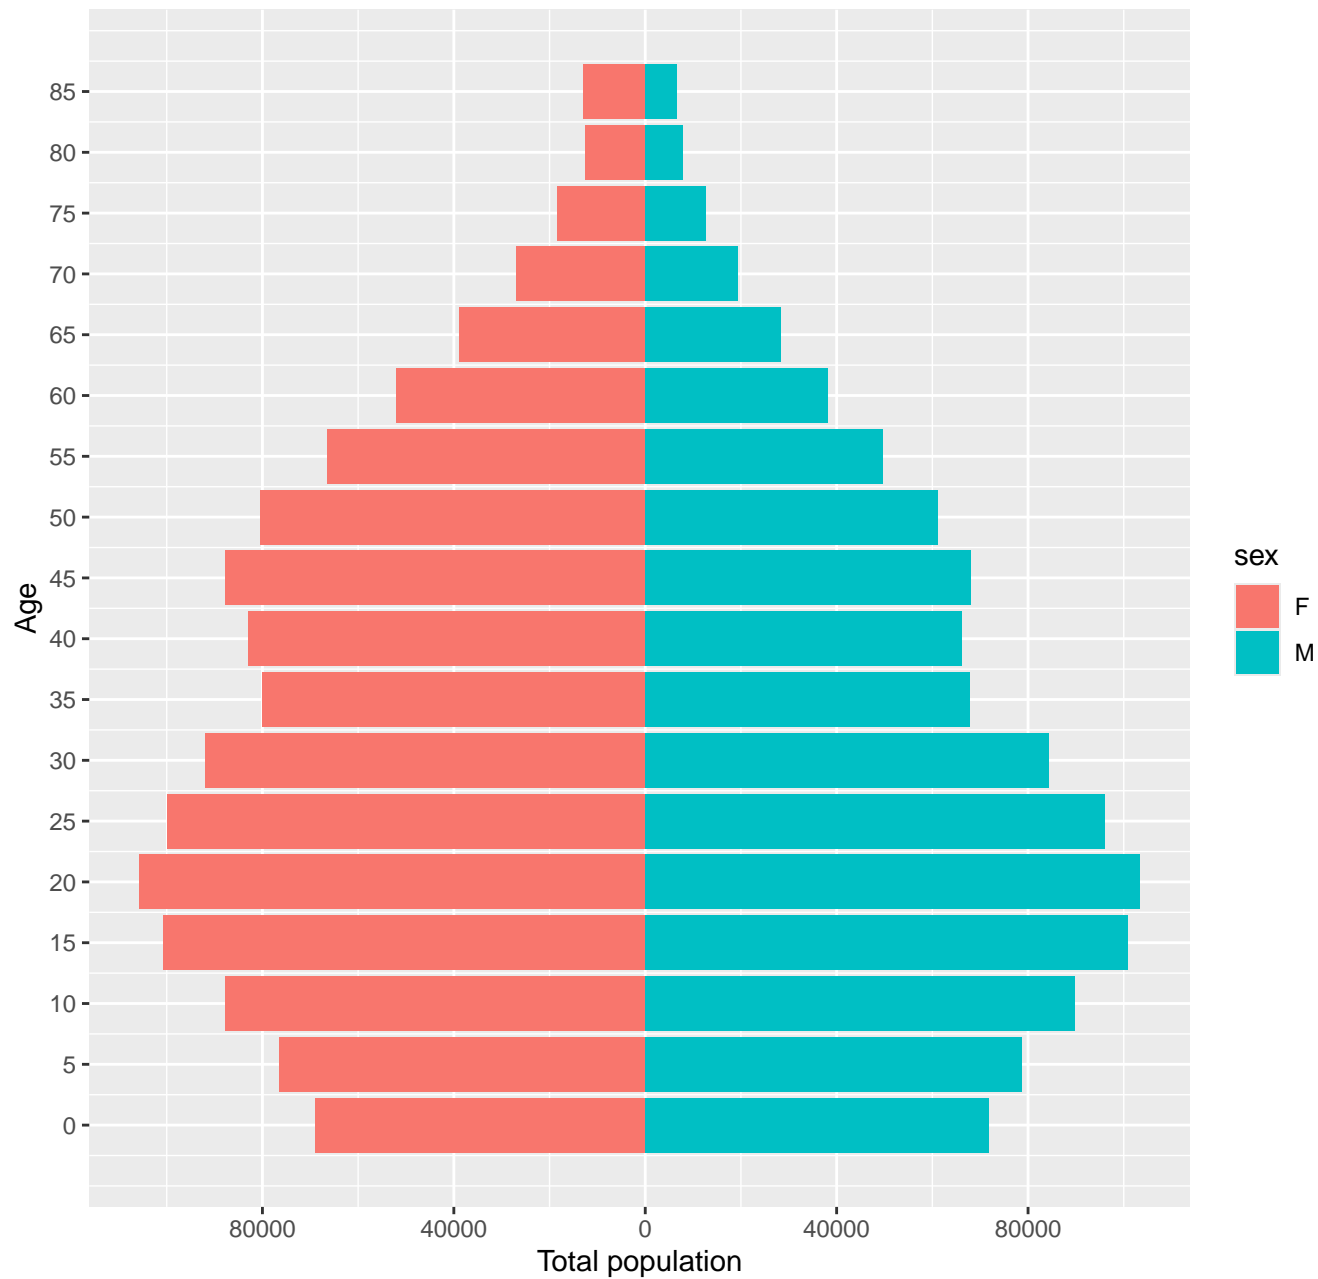

Medellin population pyramid

Medellin population pyramid

Tolima population pyramid

Colombia population pyramid

Medellin population pyramid

Specific rate by age group

Legislators

*Library
and
filing
clerks*

— Epidemic ● Observed cases — Safety — Warning

Method: geometric | Epidemic year: is ignored