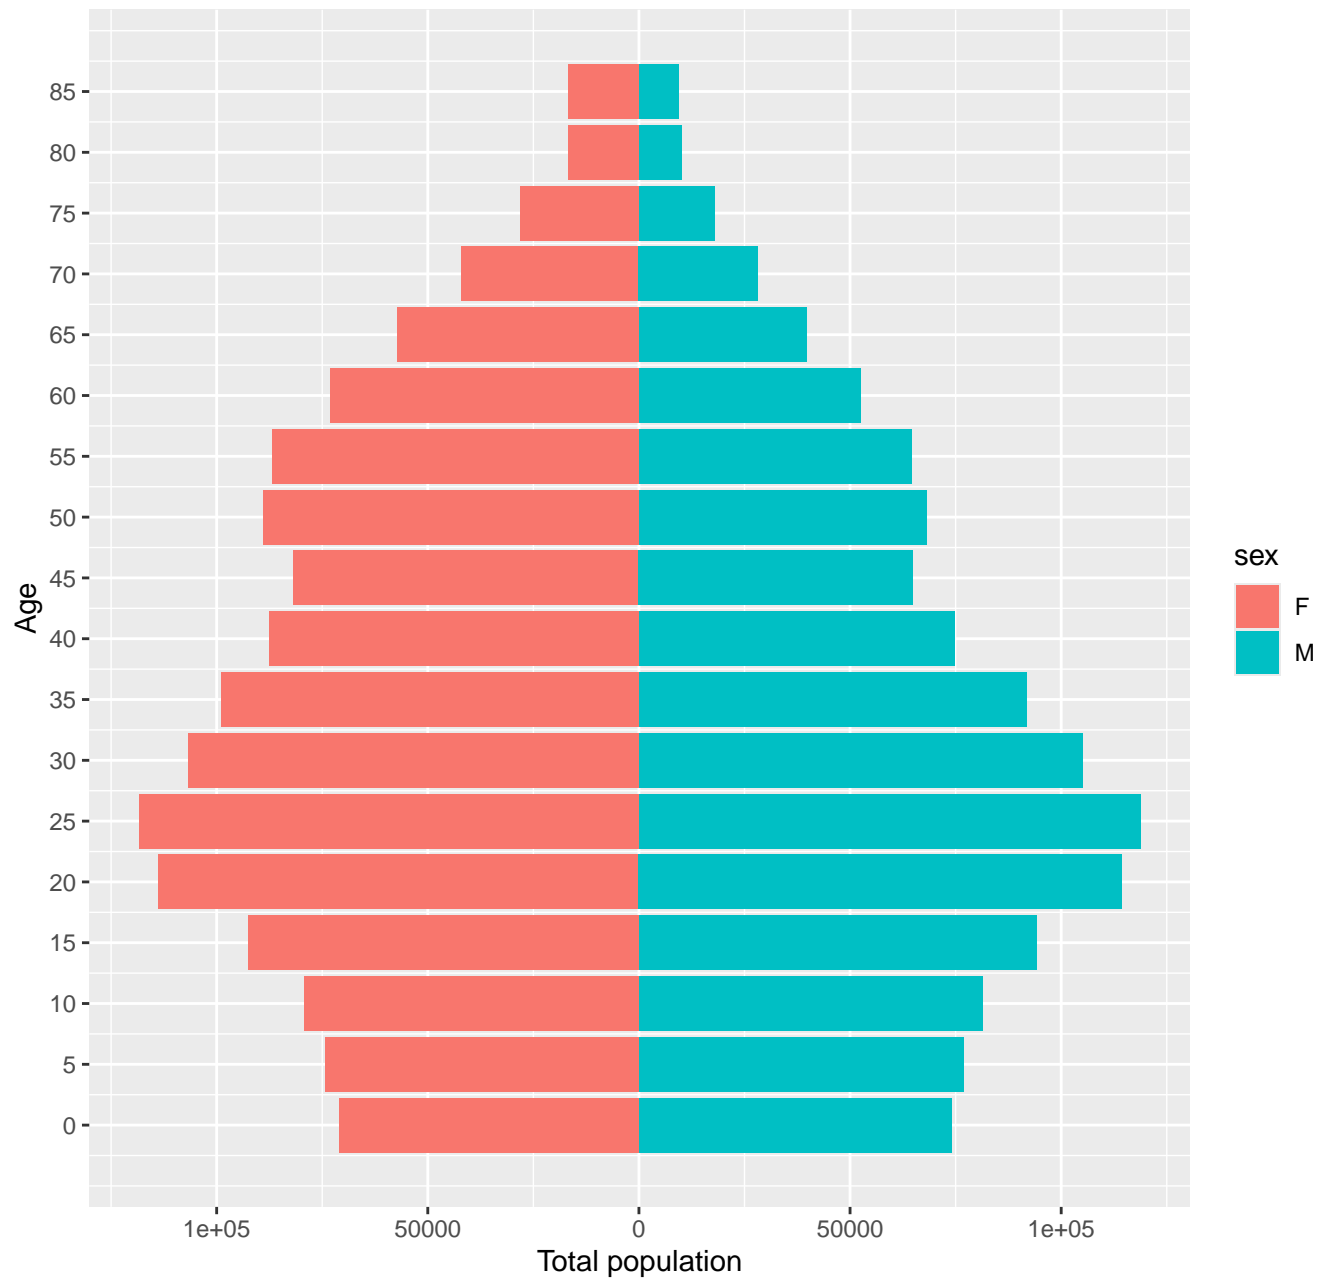

Medellin population pyramid

Medellin population pyramid

Tolima population pyramid

Colombia population pyramid

Medellin population pyramid

Specific rate by age group

Legislators

*Library
and
filing
clerks*

— Epidemic ● Observed cases — Safety — Warning

Method: geometric | Epidemic year: is ignored