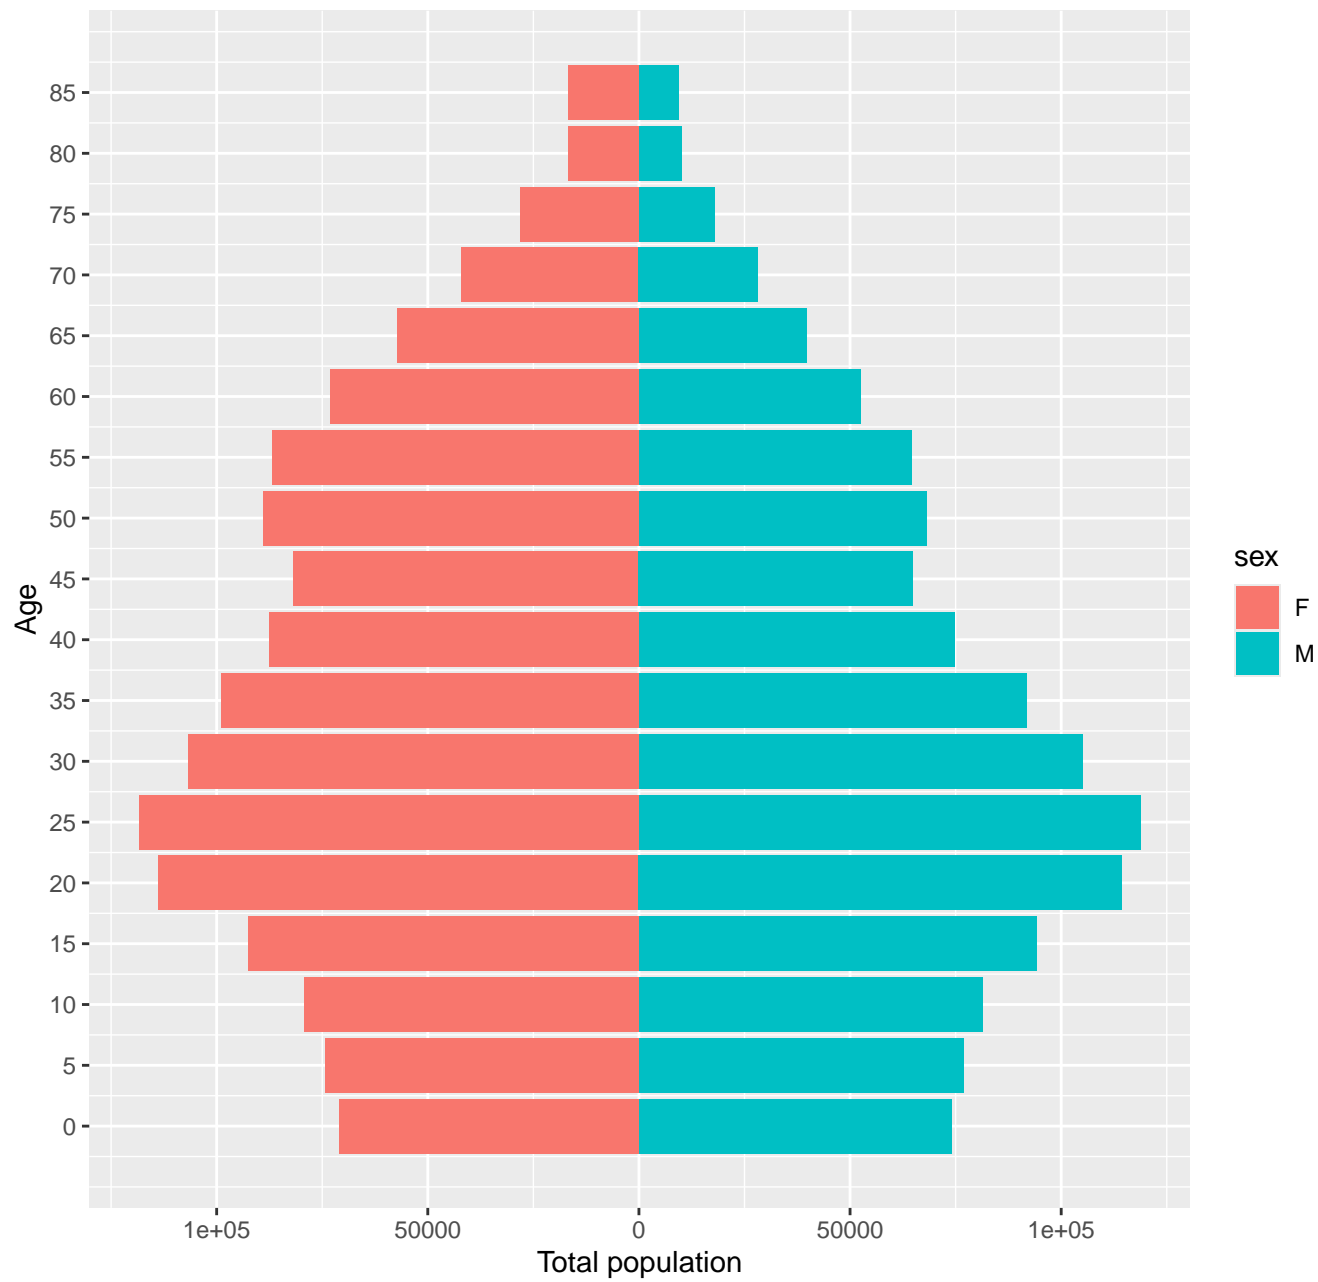

Medellin population pyramid

Medellin population pyramid

Tolima population pyramid

Colombia population pyramid

Medellin population pyramid

Specific rate by age group

Legislators

*Library
and
filing
clerks*

Method: geometric | Epidemic year: is ignored