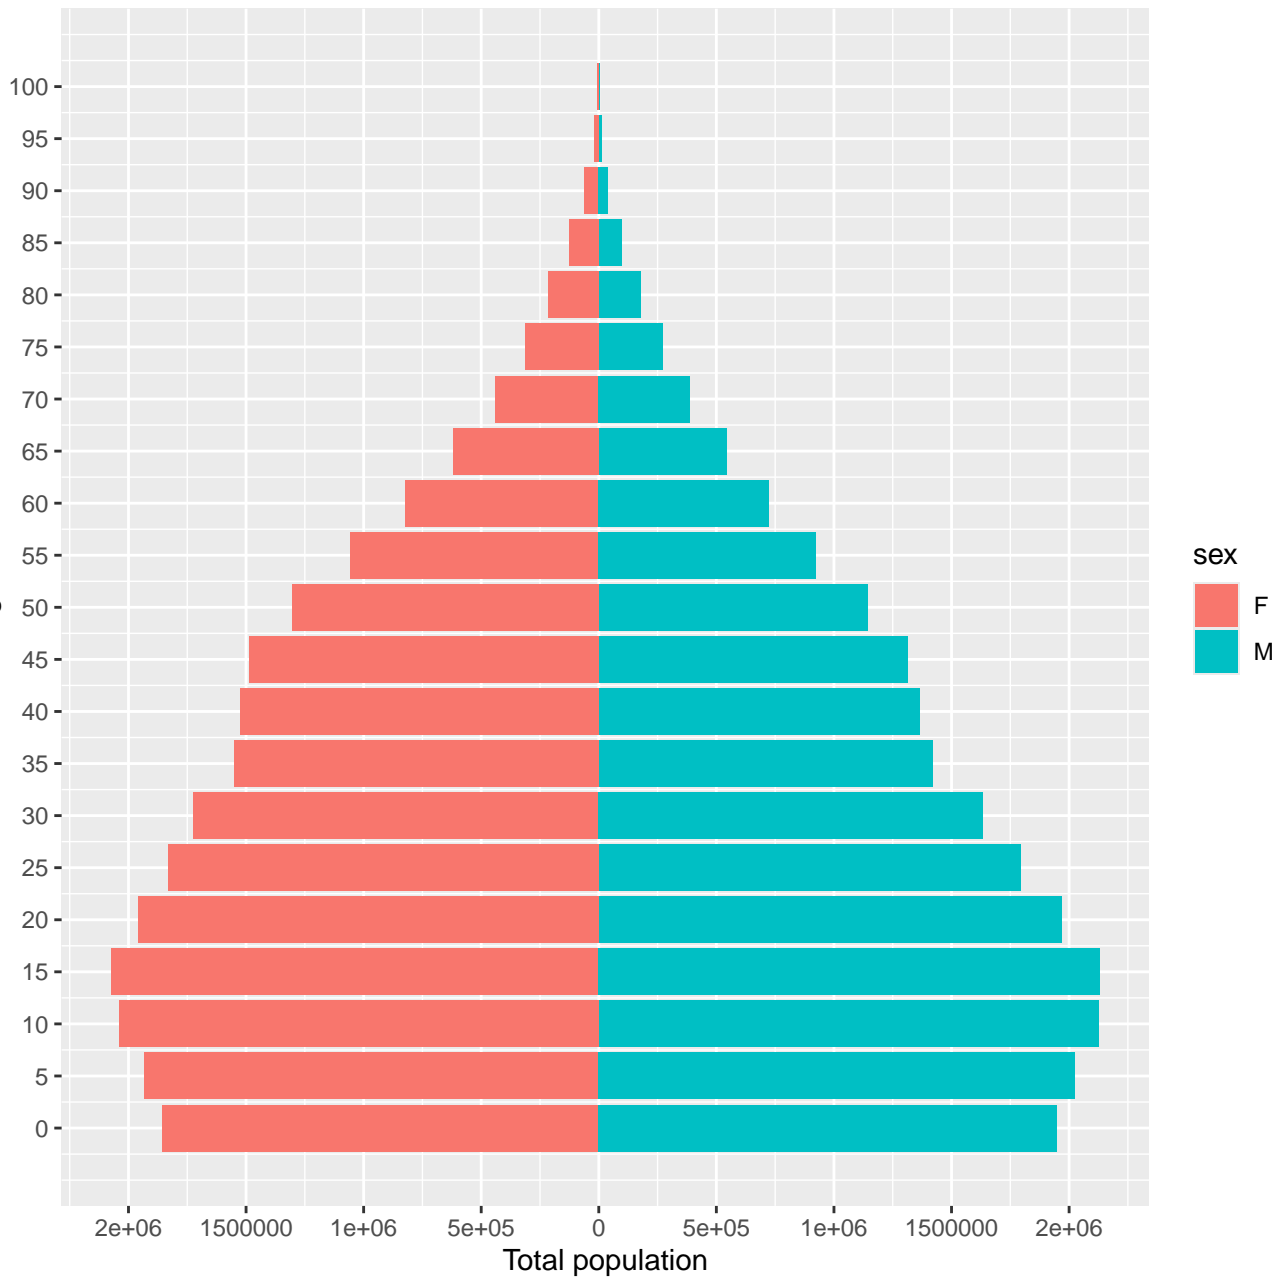

Medellin population pyramid

Medellin population pyramid

Tolima population pyramid

Colombia population pyramid

Medellin population pyramid

Specific rate by age group

Legislators

*Library
and
filing
clerks*

Method: geometric | Epidemic year: is ignored