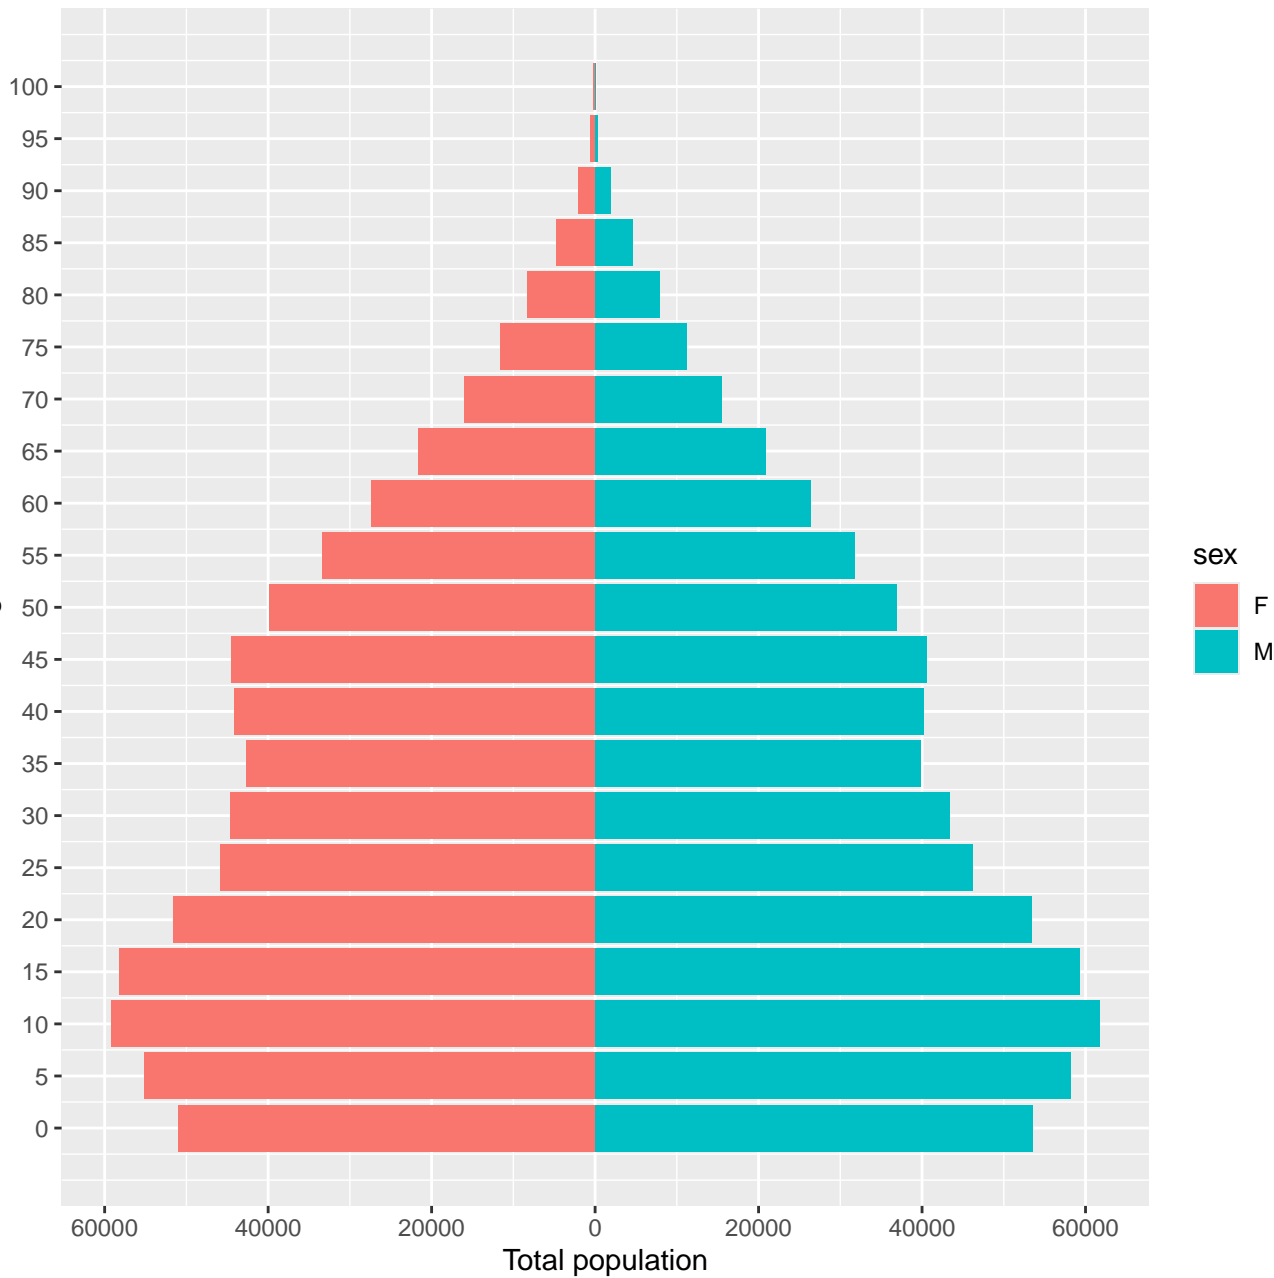

Medellin population pyramid

Medellin population pyramid

Tolima population pyramid

Colombia population pyramid

Medellin population pyramid

Specific rate by age group

Legislators

*Library
and
filing
clerks*

Method: geometric | Epidemic year: is ignored