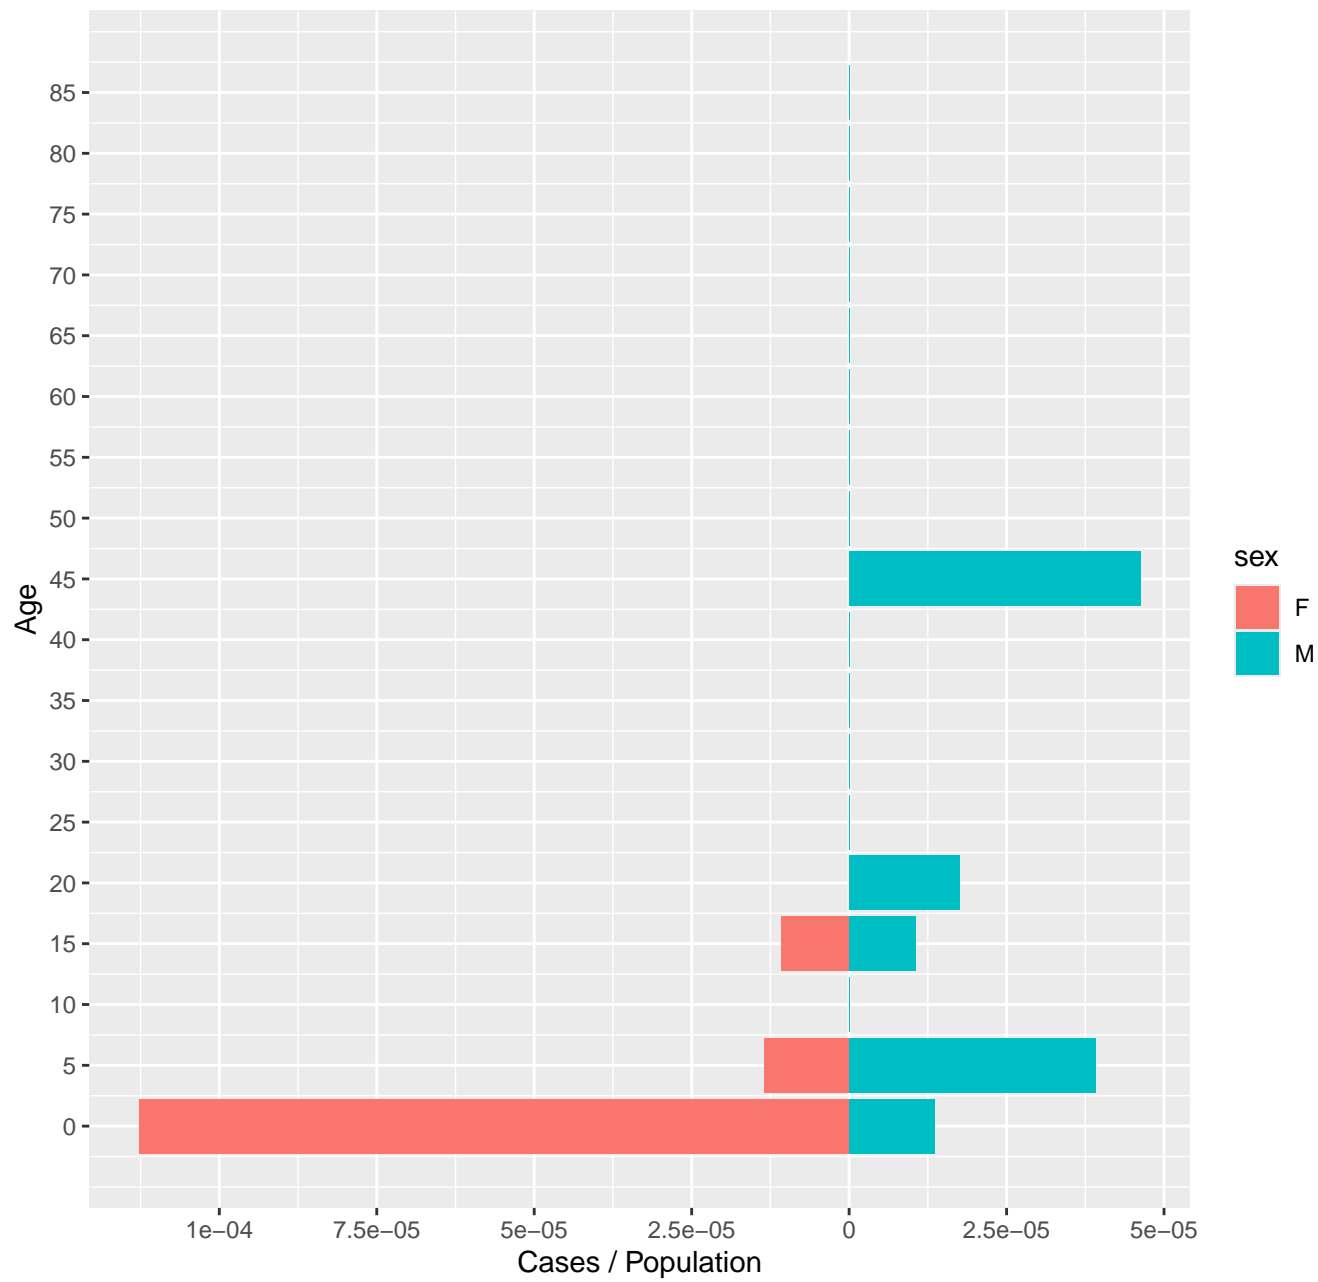

Medellin population pyramid

Medellin population pyramid

Tolima population pyramid

Colombia population pyramid

Medellin population pyramid

Specific rate by age group

Legislators

*Library
and
filing
clerks*

Major Group

Legislators and Senior Officials

Office Clerks

Major Group

-  Legislators and Senior Officials
-  Office Clerks

Legislators

Library and filing clerks

Major Group

-  Legislators and Senior Officials
-  Office Clerks

Endemic channel

— Epidemic — Safety — Warning

Method: geometric | Epidemic year: is ignored

Endemic channel

— Epidemic ● Observed cases — Safety — Warning

Method: geometric | Epidemic year: is ignored