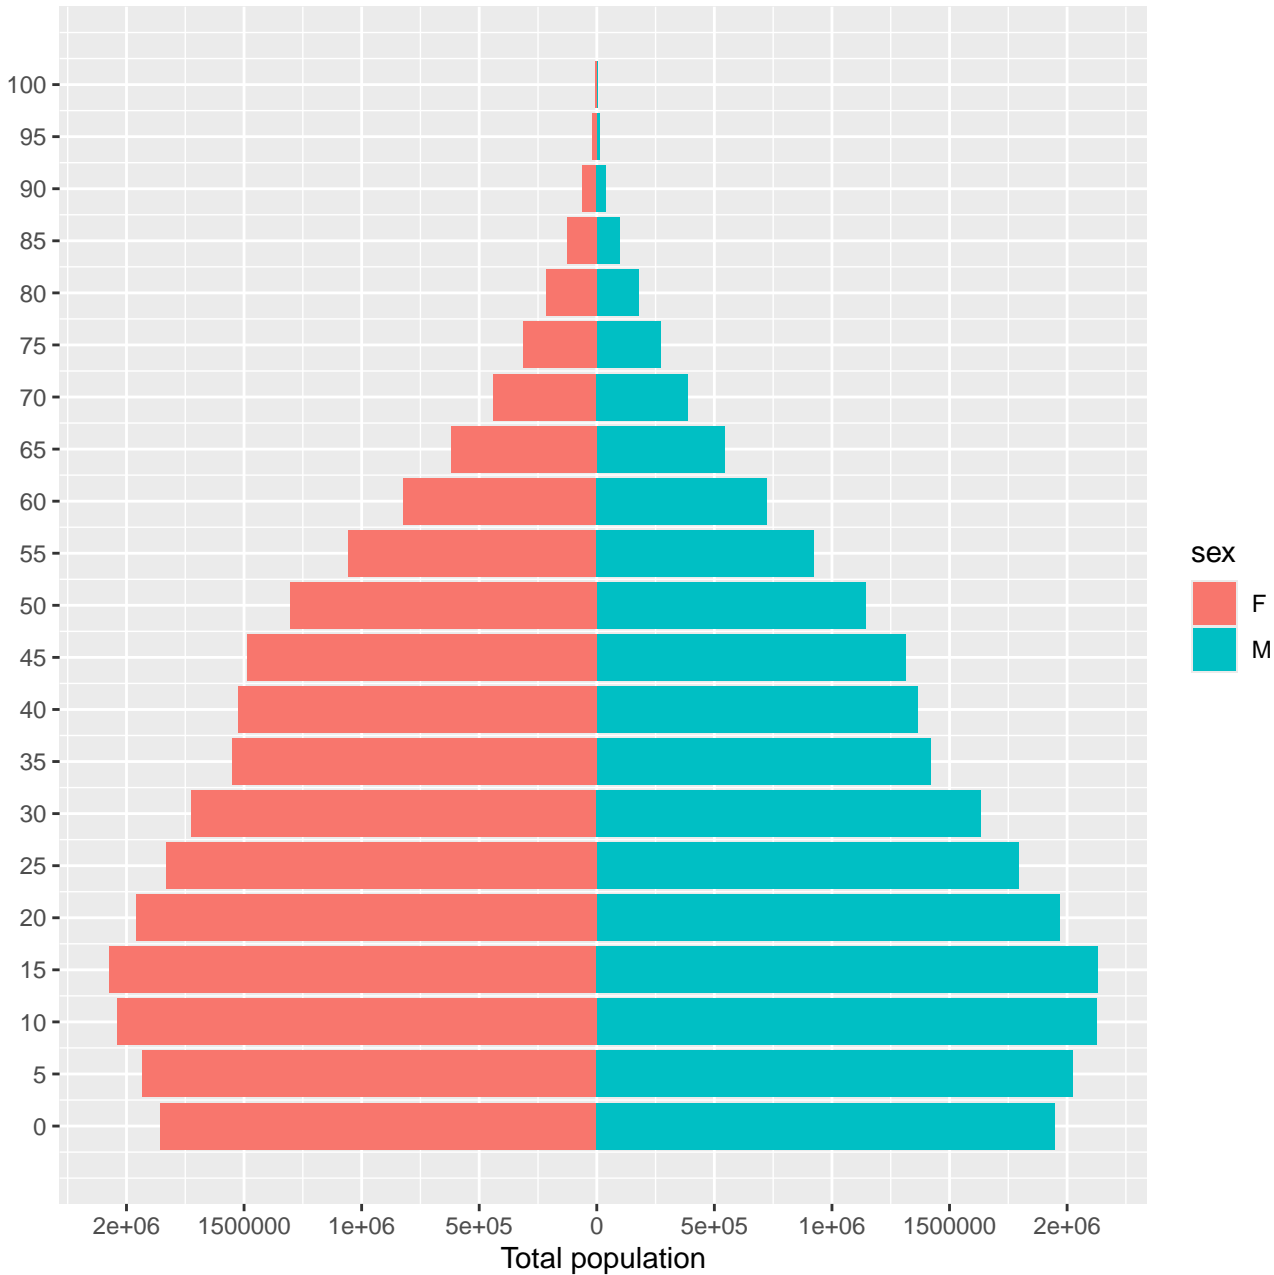

Medellin population pyramid

Medellin population pyramid

Tolima population pyramid

Colombia population pyramid

Medellin population pyramid

Specific rate by age group

Legislators

*Library
and
filing
clerks*

Method: geometric | Epidemic year: is ignored