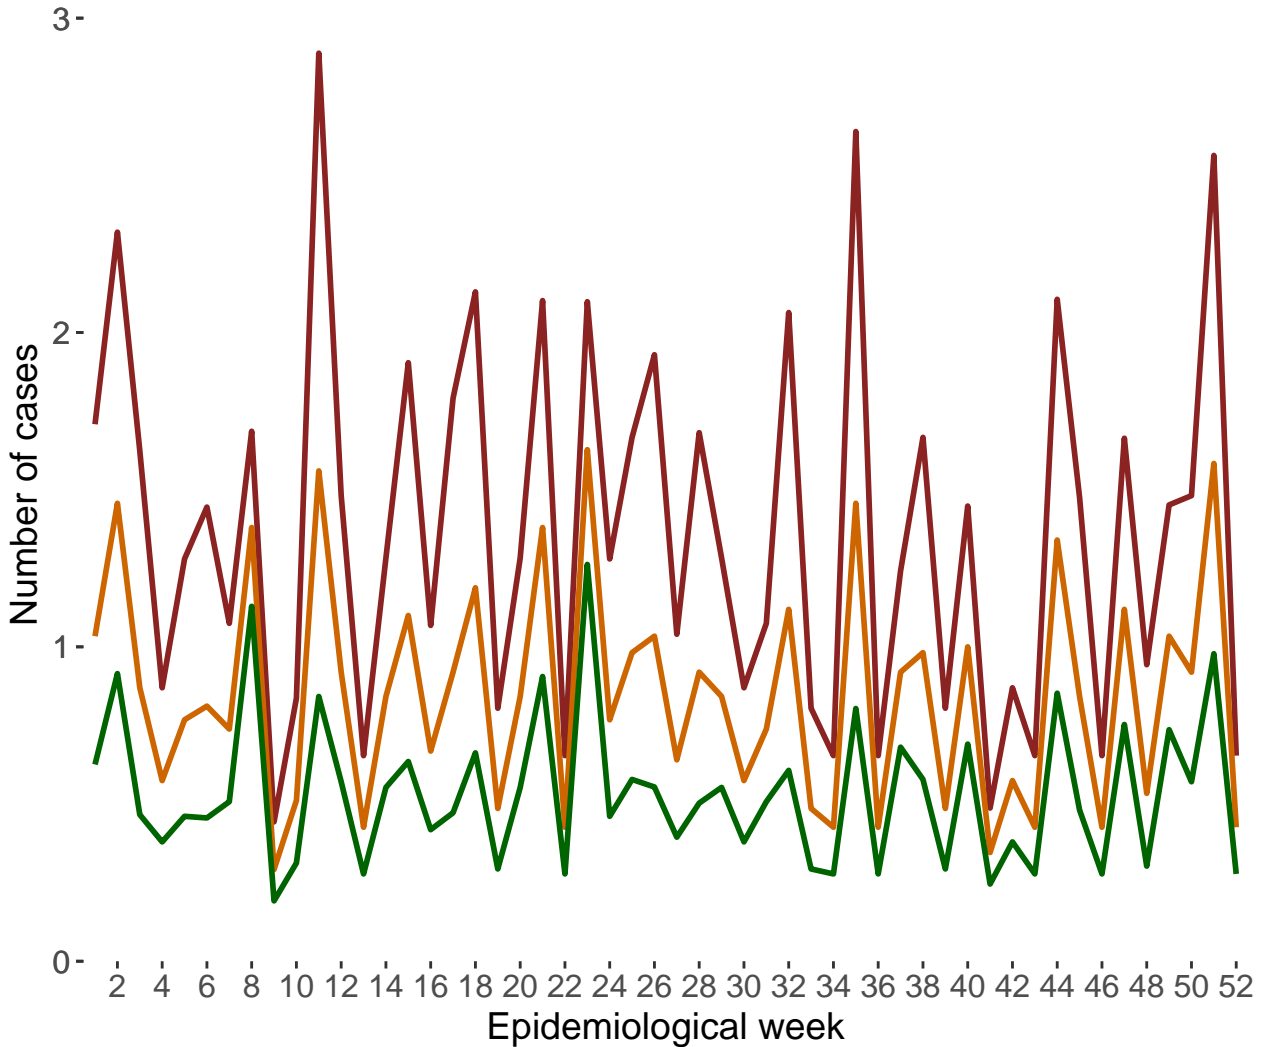

Legislators and Senior Officials

Office Clerks

Legislators

*Library
and
filing
clerks*

Major Group

Legislators and Senior Officials

Office Clerks

Major Group

-  Legislators and Senior Officials
-  Office Clerks

Endemic channel

— Epidemic — Safety — Warning

Method: geometric | Epidemic year: is ignored

Endemic channel

— Epidemic ● Observed cases — Safety — Warning

Method: geometric | Epidemic year: is ignored