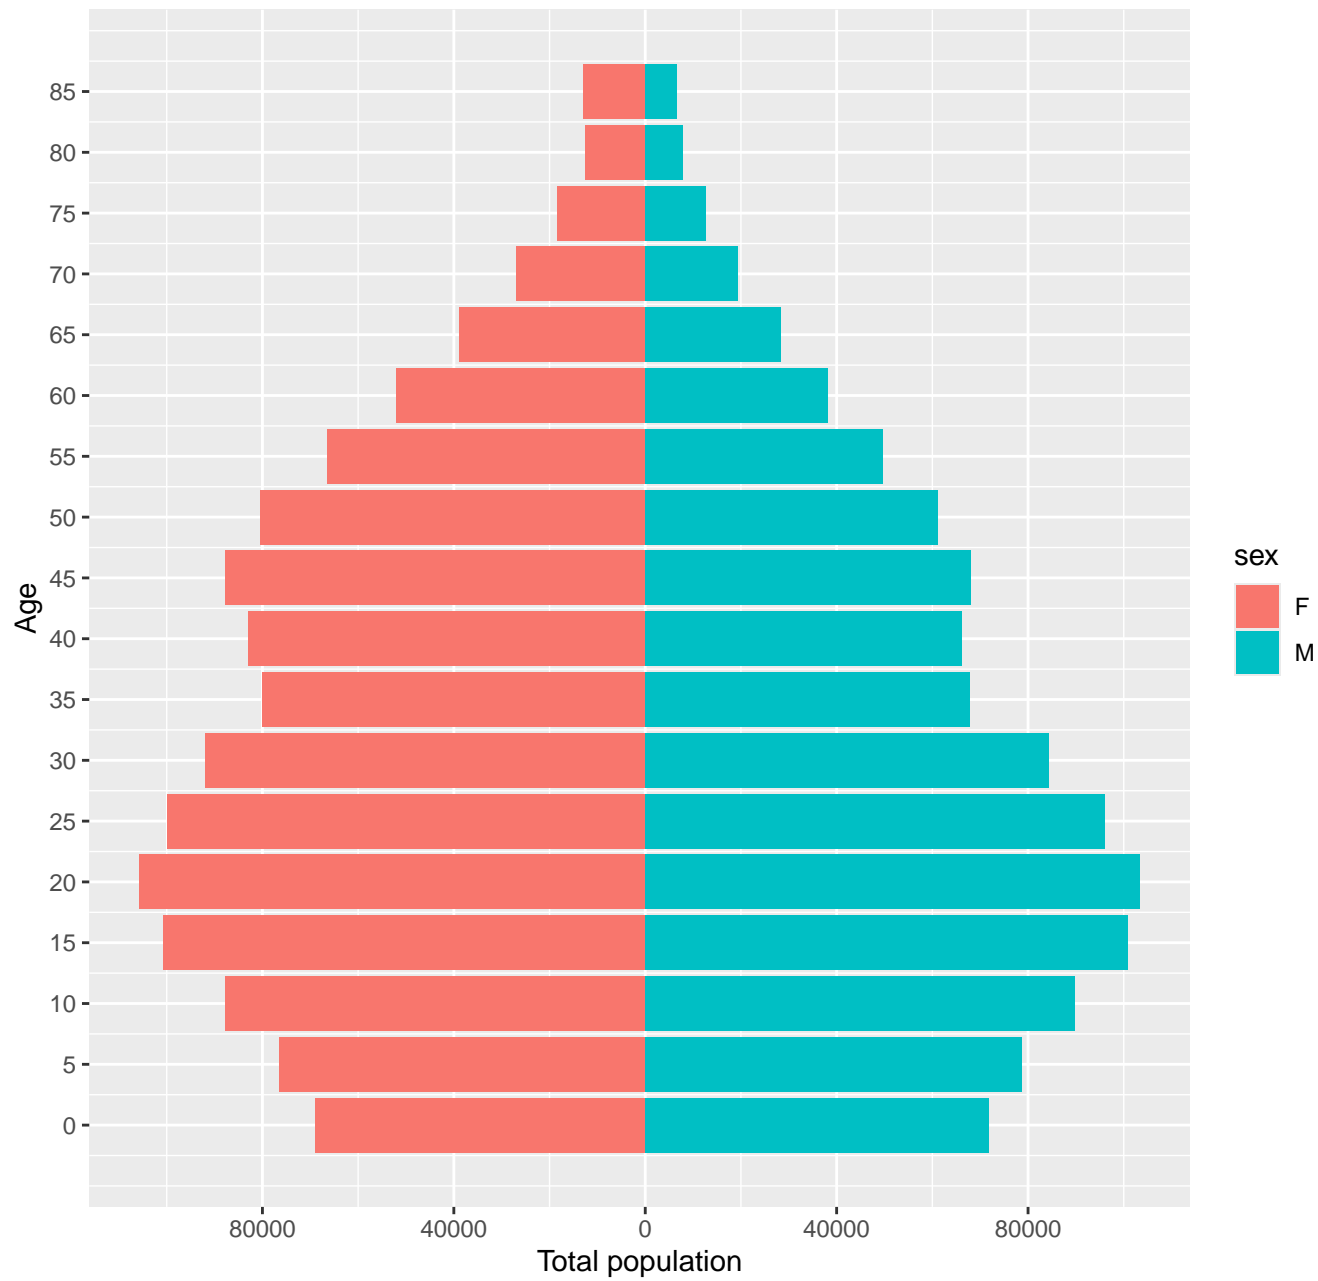

Medellin population pyramid

Medellin population pyramid

Tolima population pyramid

Colombia population pyramid

Medellin population pyramid

Specific rate by age group

Legislators

*Library
and
filing
clerks*

Method: geometric | Epidemic year: is ignored