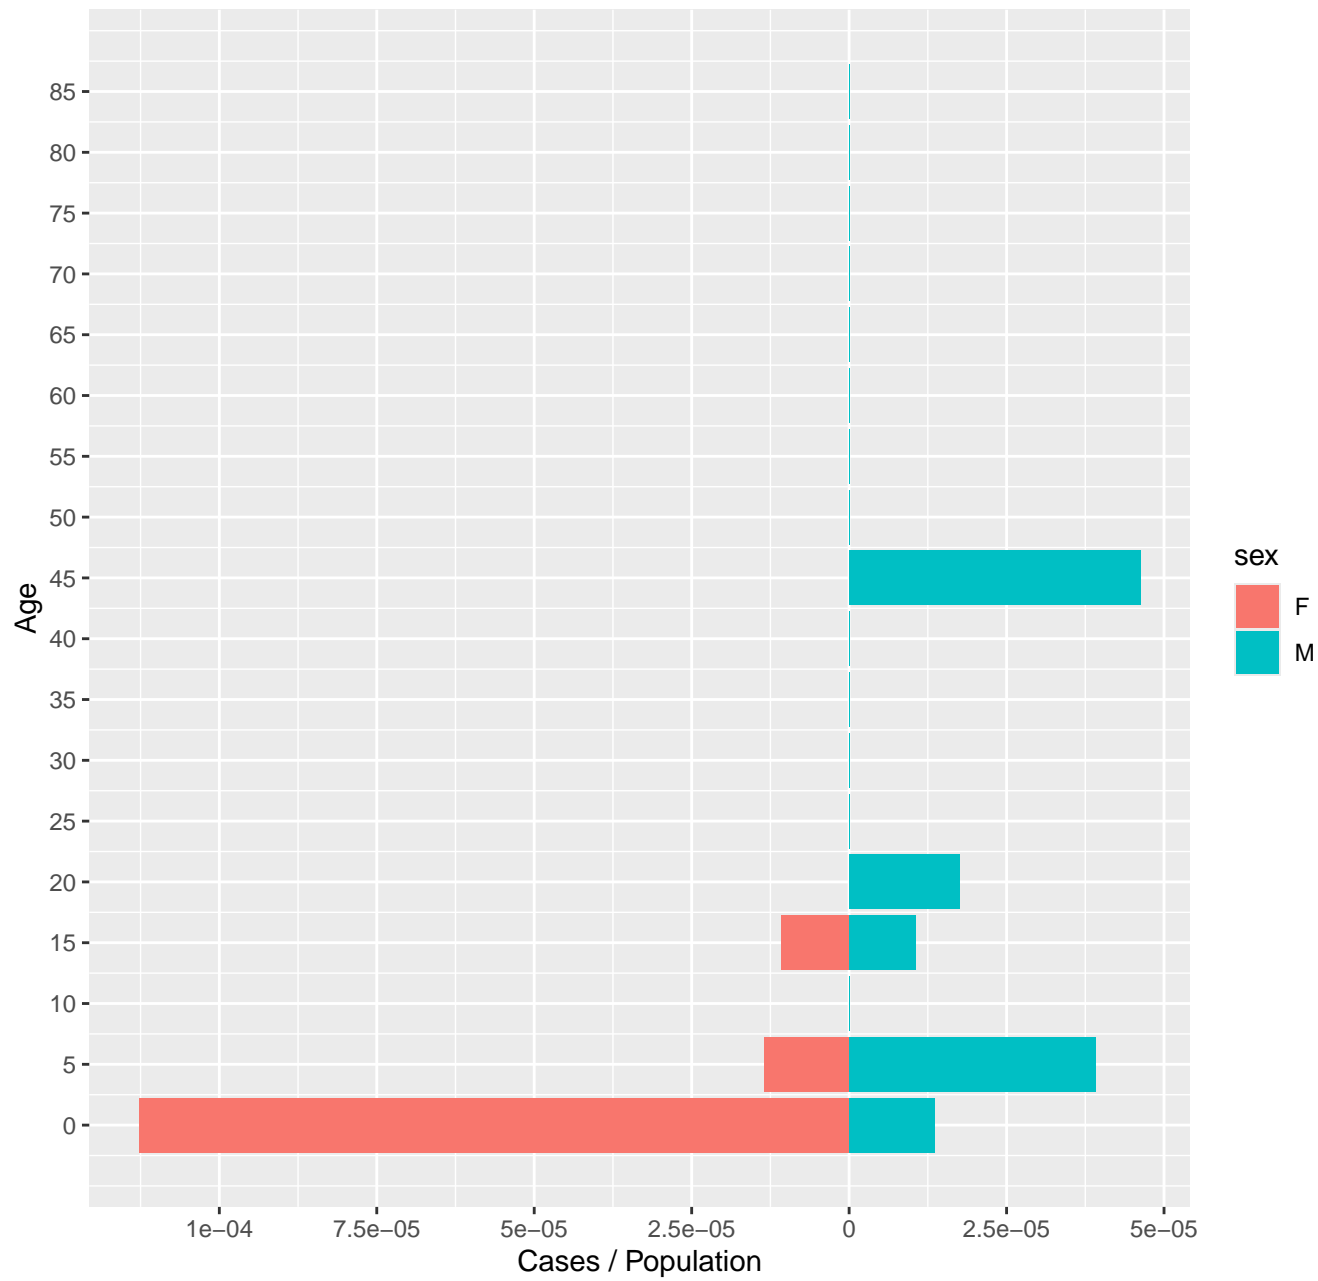

Medellin population pyramid

Medellin population pyramid

Tolima population pyramid

Colombia population pyramid

Medellin population pyramid

Specific rate by age group

Legislators

*Library
and
filing
clerks*

Major Group

Legislators and Senior Officials

Office Clerks

Major Group

- Legislators and Senior Officials
- Office Clerks

Legislators

Library and filing clerks

Major Group

-  Legislators and Senior Officials
-  Office Clerks

Endemic channel

— Epidemic — Safety — Warning

Method: geometric | Epidemic year: is ignored

Endemic channel

— Epidemic ● Observed cases — Safety — Warning

Method: geometric | Epidemic year: is ignored