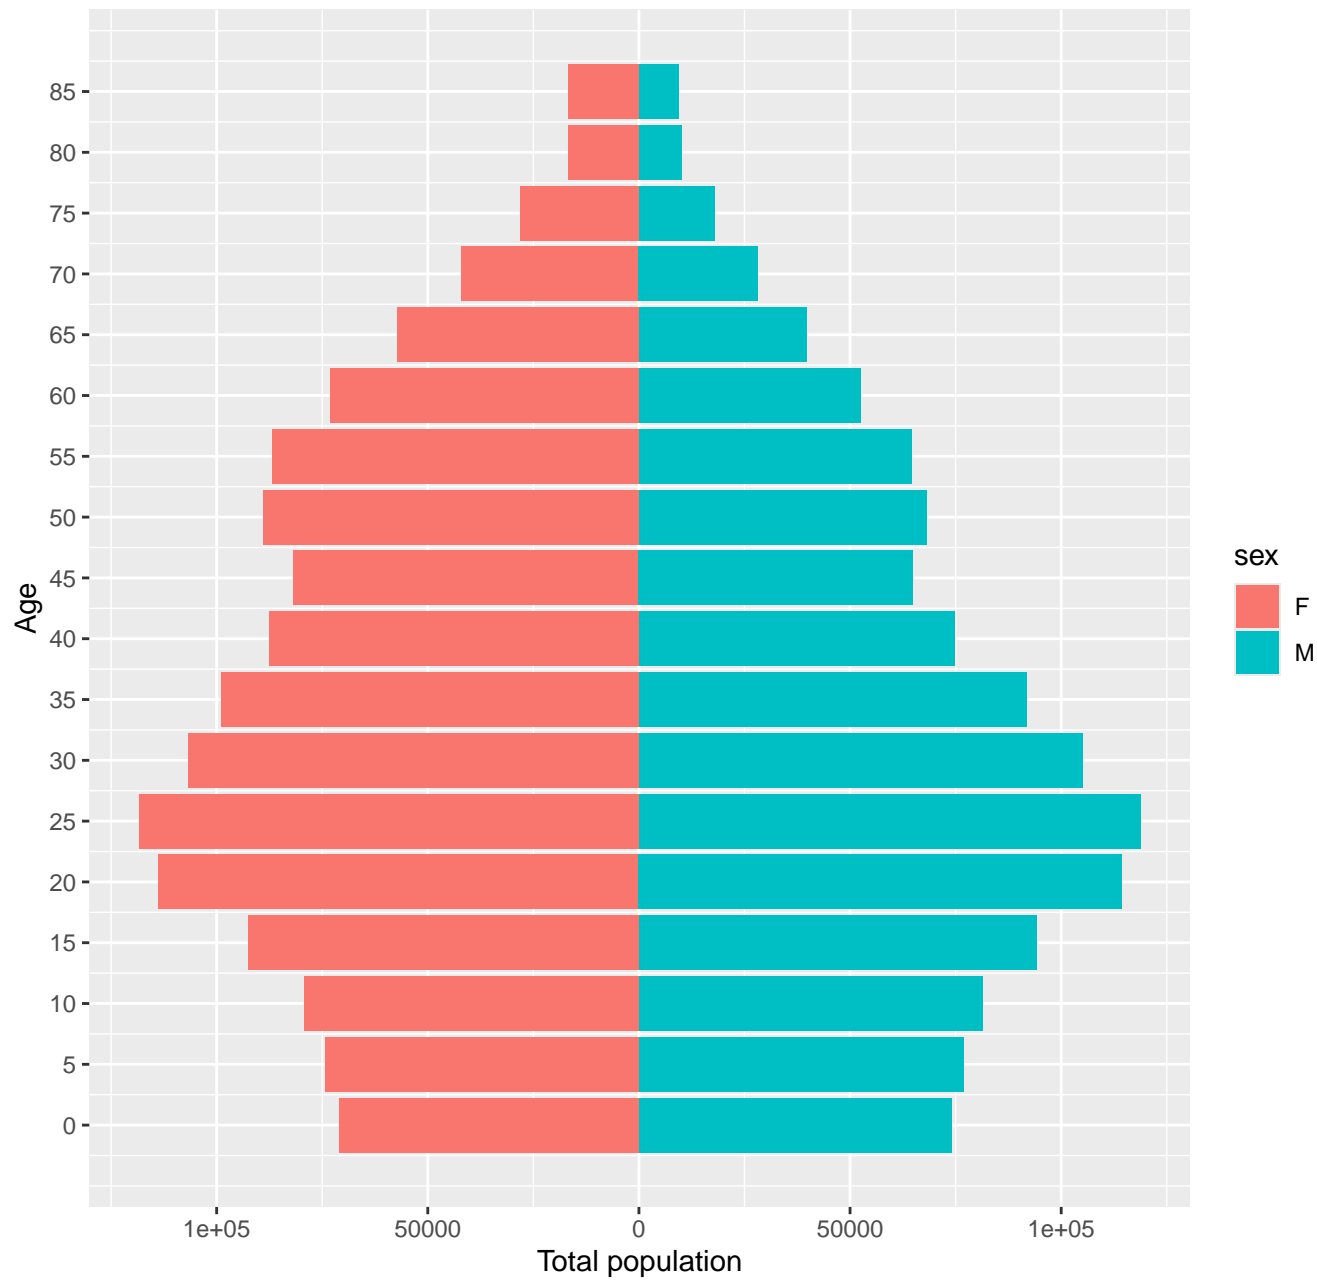

Medellin population pyramid

Medellin population pyramid

Tolima population pyramid

Colombia population pyramid

Medellin population pyramid

Specific rate by age group

Legislators

*Library
and
filing
clerks*

Method: geometric | Epidemic year: is ignored