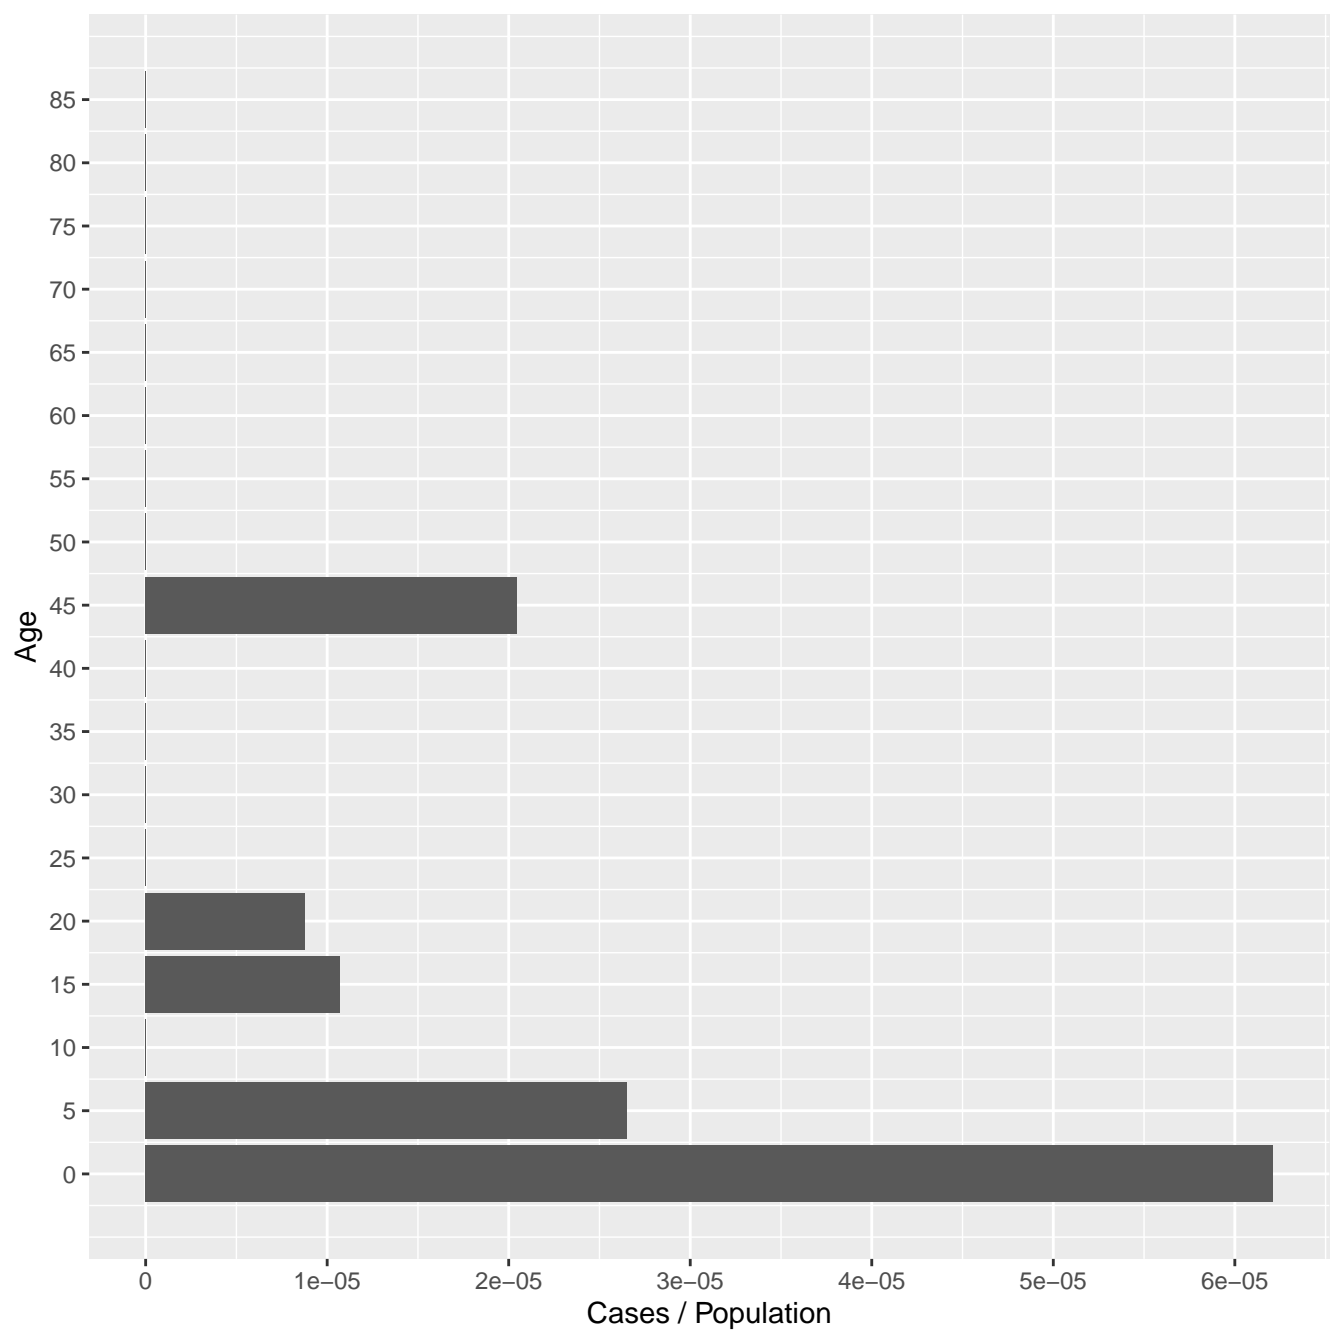

Medellin population pyramid

Medellin population pyramid

Tolima population pyramid

Colombia population pyramid

Medellin population pyramid

Specific rate by age group

Legislators

*Library
and
filing
clerks*

Method: geometric | Epidemic year: is ignored