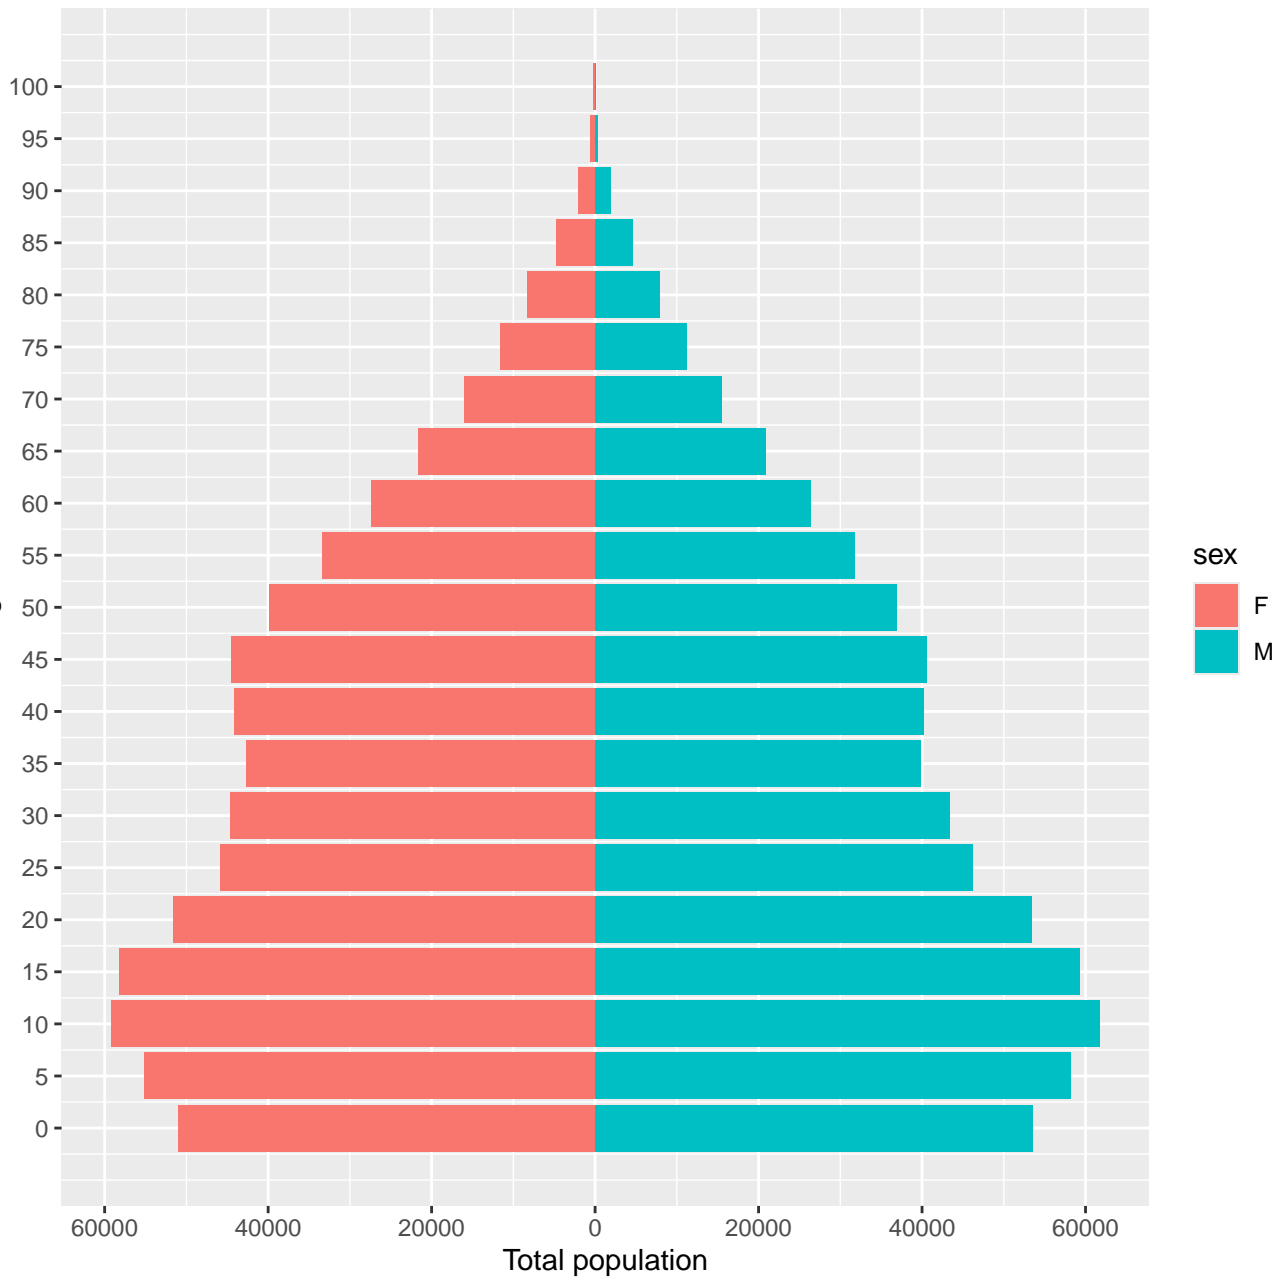

Medellin population pyramid

Medellin population pyramid

Tolima population pyramid

Colombia population pyramid

Medellin population pyramid

Specific rate by age group

Legislators

*Library
and
filing
clerks*

Method: geometric | Epidemic year: is ignored