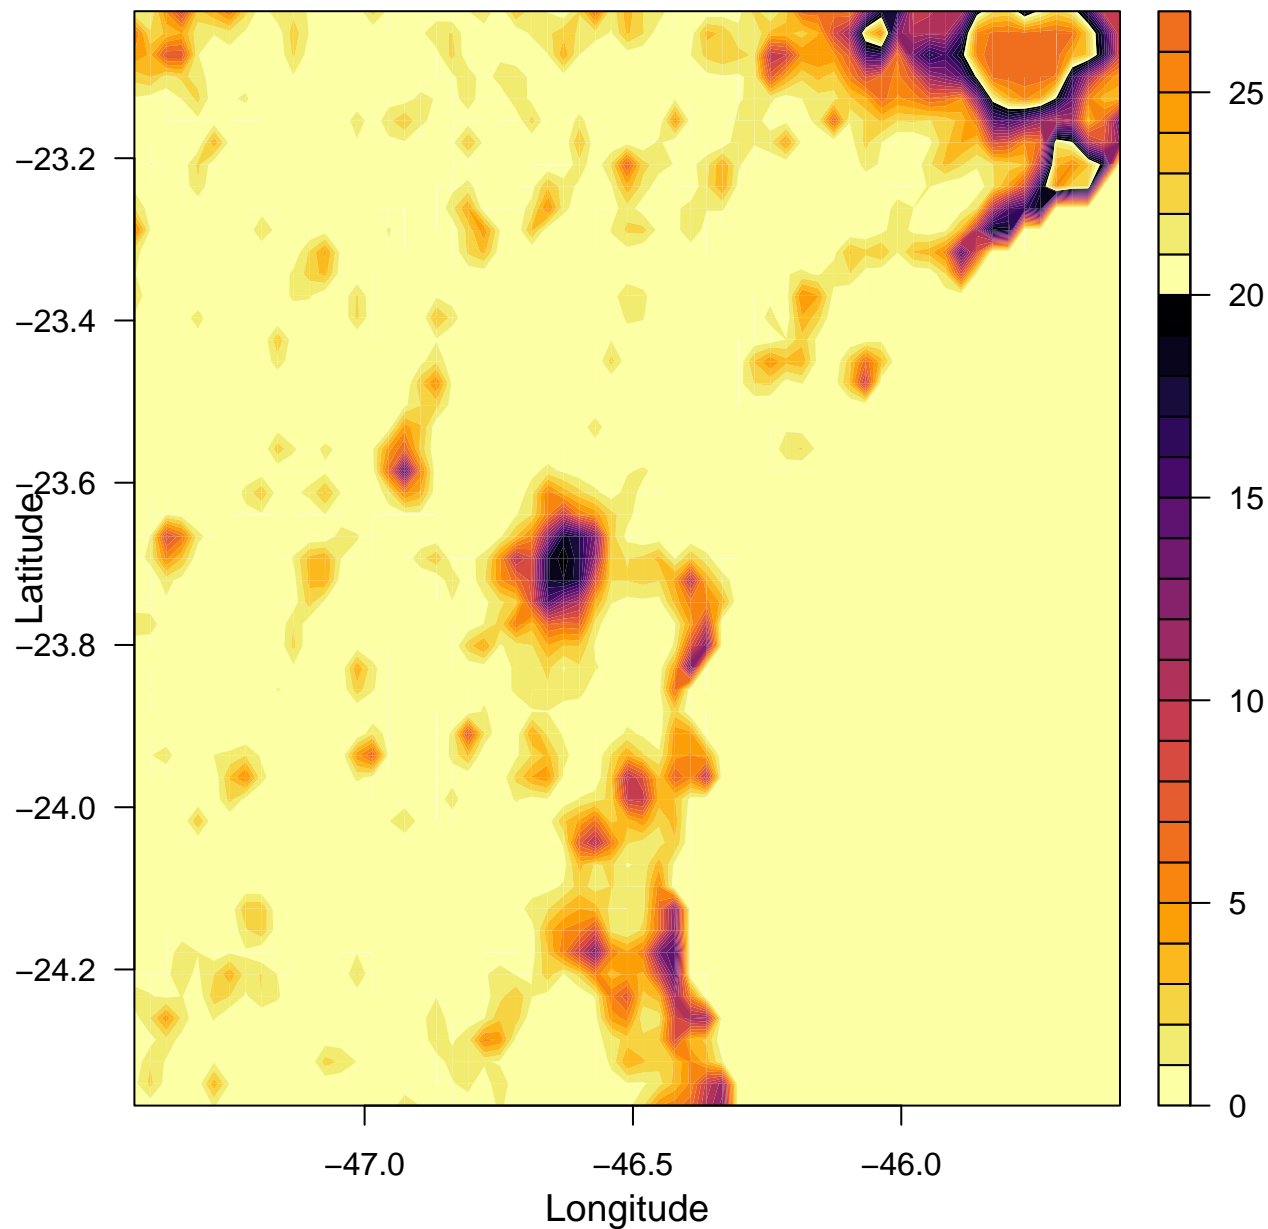

WRF-Chem emissions – Time: 2011-08-02_00:00:00

E_CO

WRF-Chem emissions – Time: 2011-08-02_00:00:00

E_CO