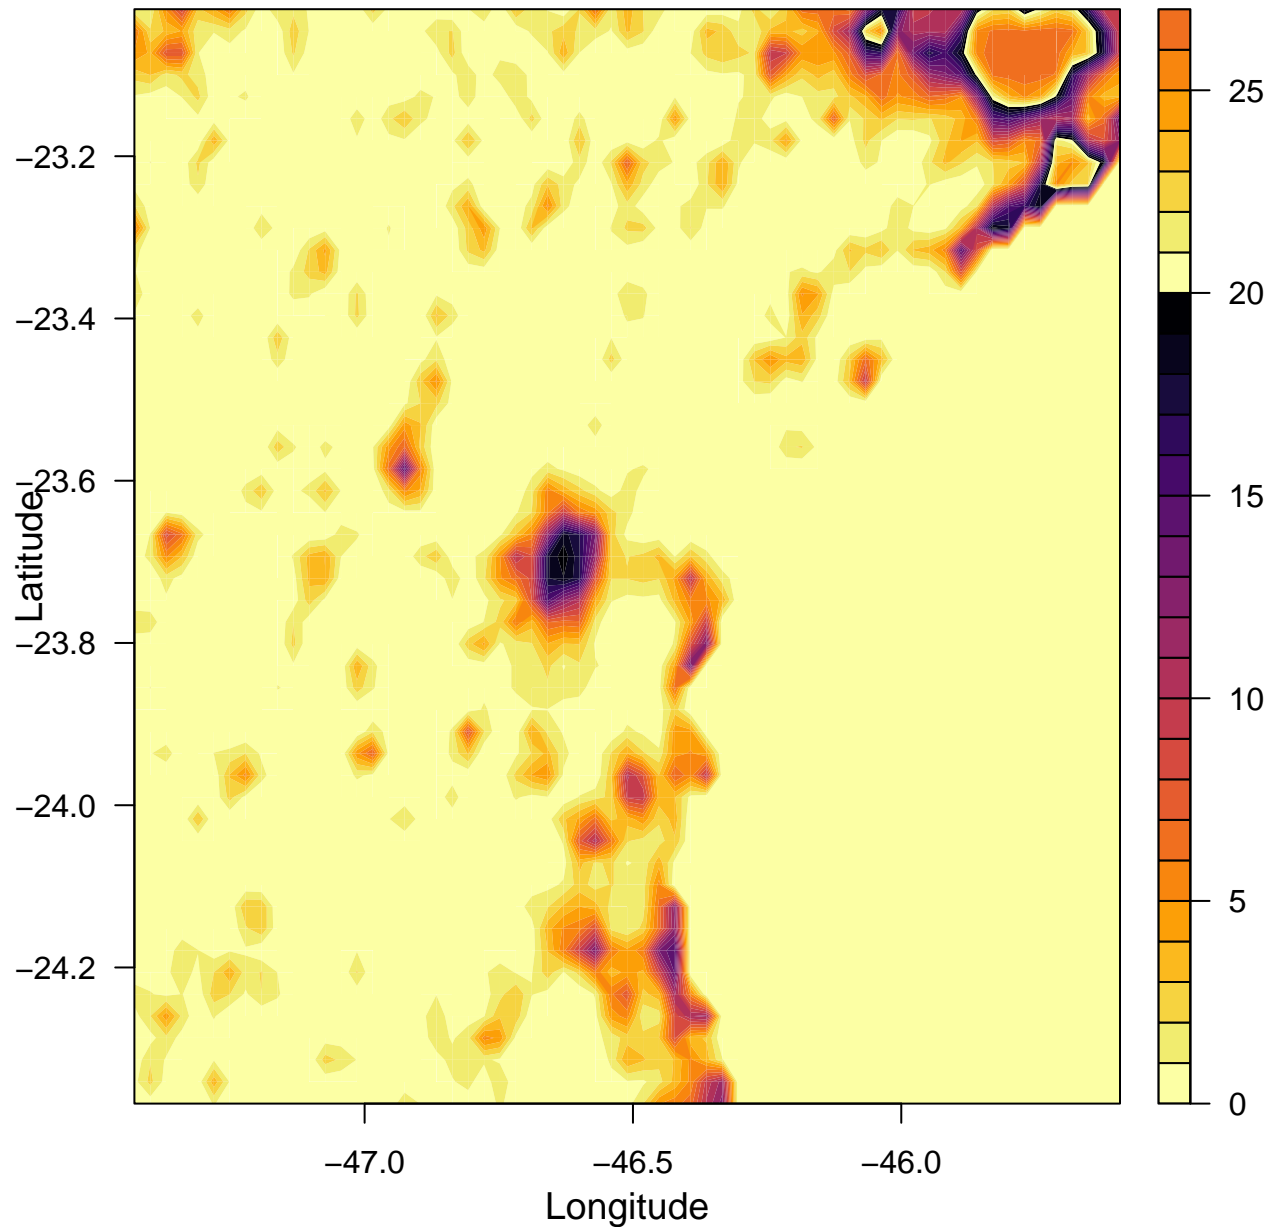

WRF-Chem emissions – Time: 2011-08-02_00:00:00

E_CO

WRF-Chem emissions – Time: 2011-08-02_00:00:00

E_CO