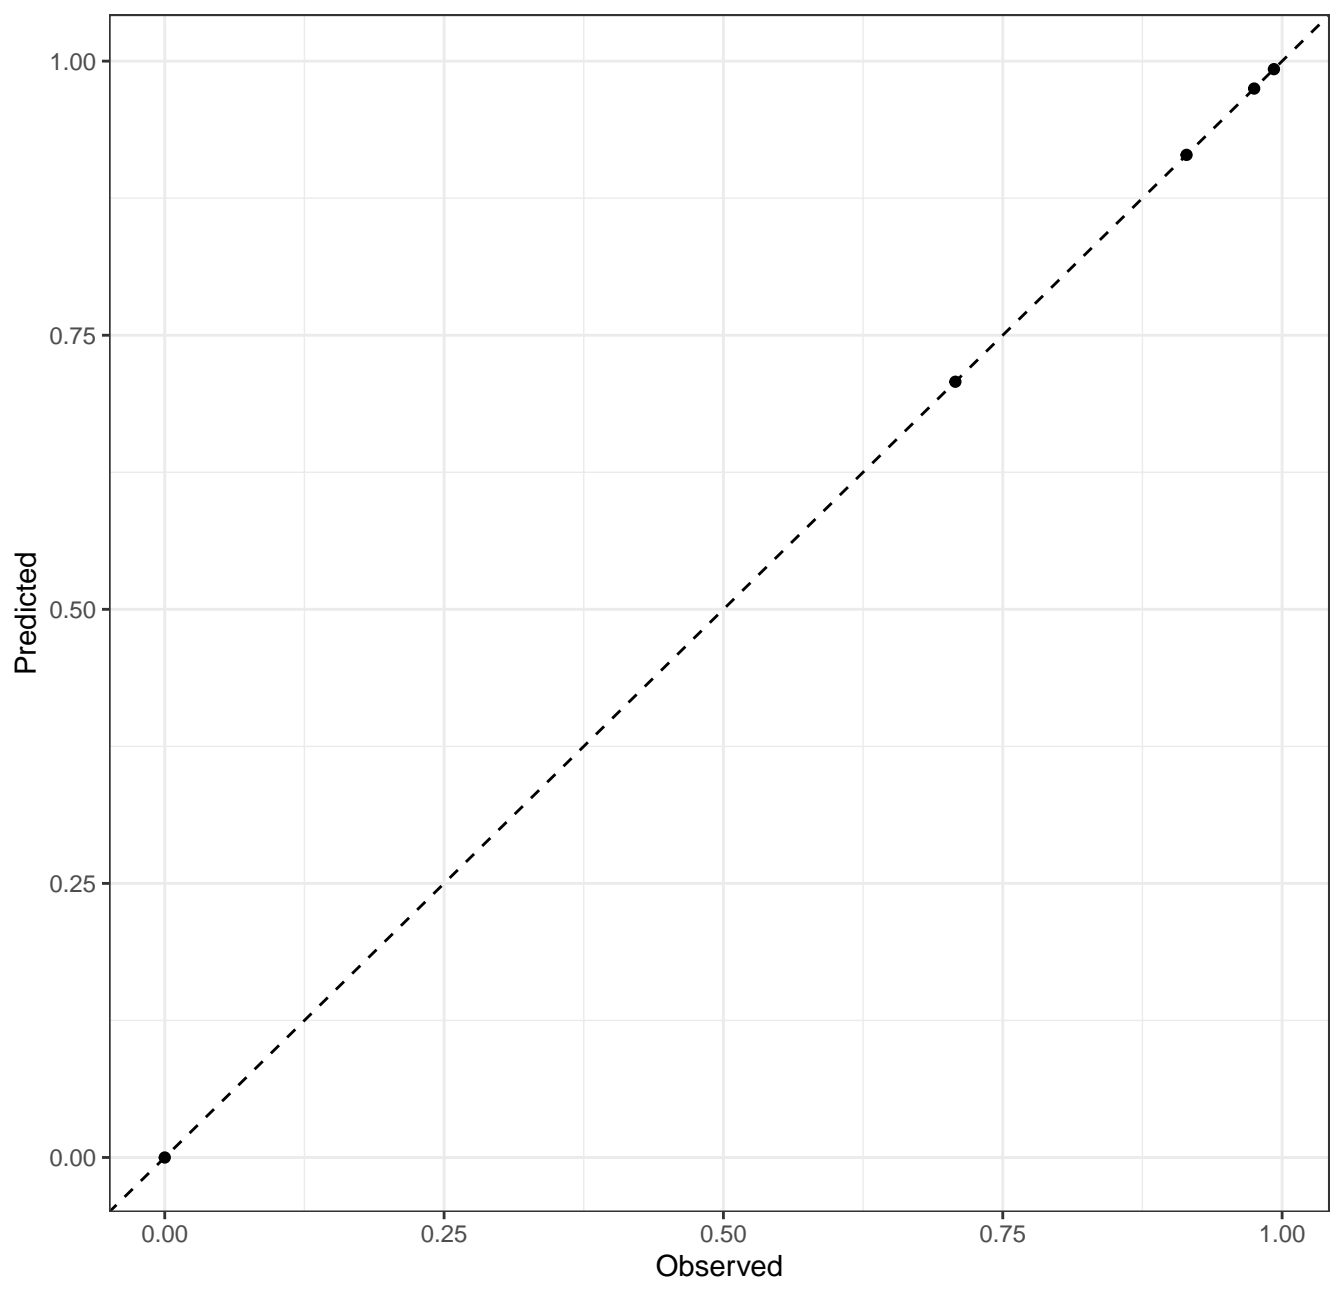

Prediction — black

Exposure grey

NRMSE: 0% & PPC: 100%

Start time

Prediction — black

Exposure grey