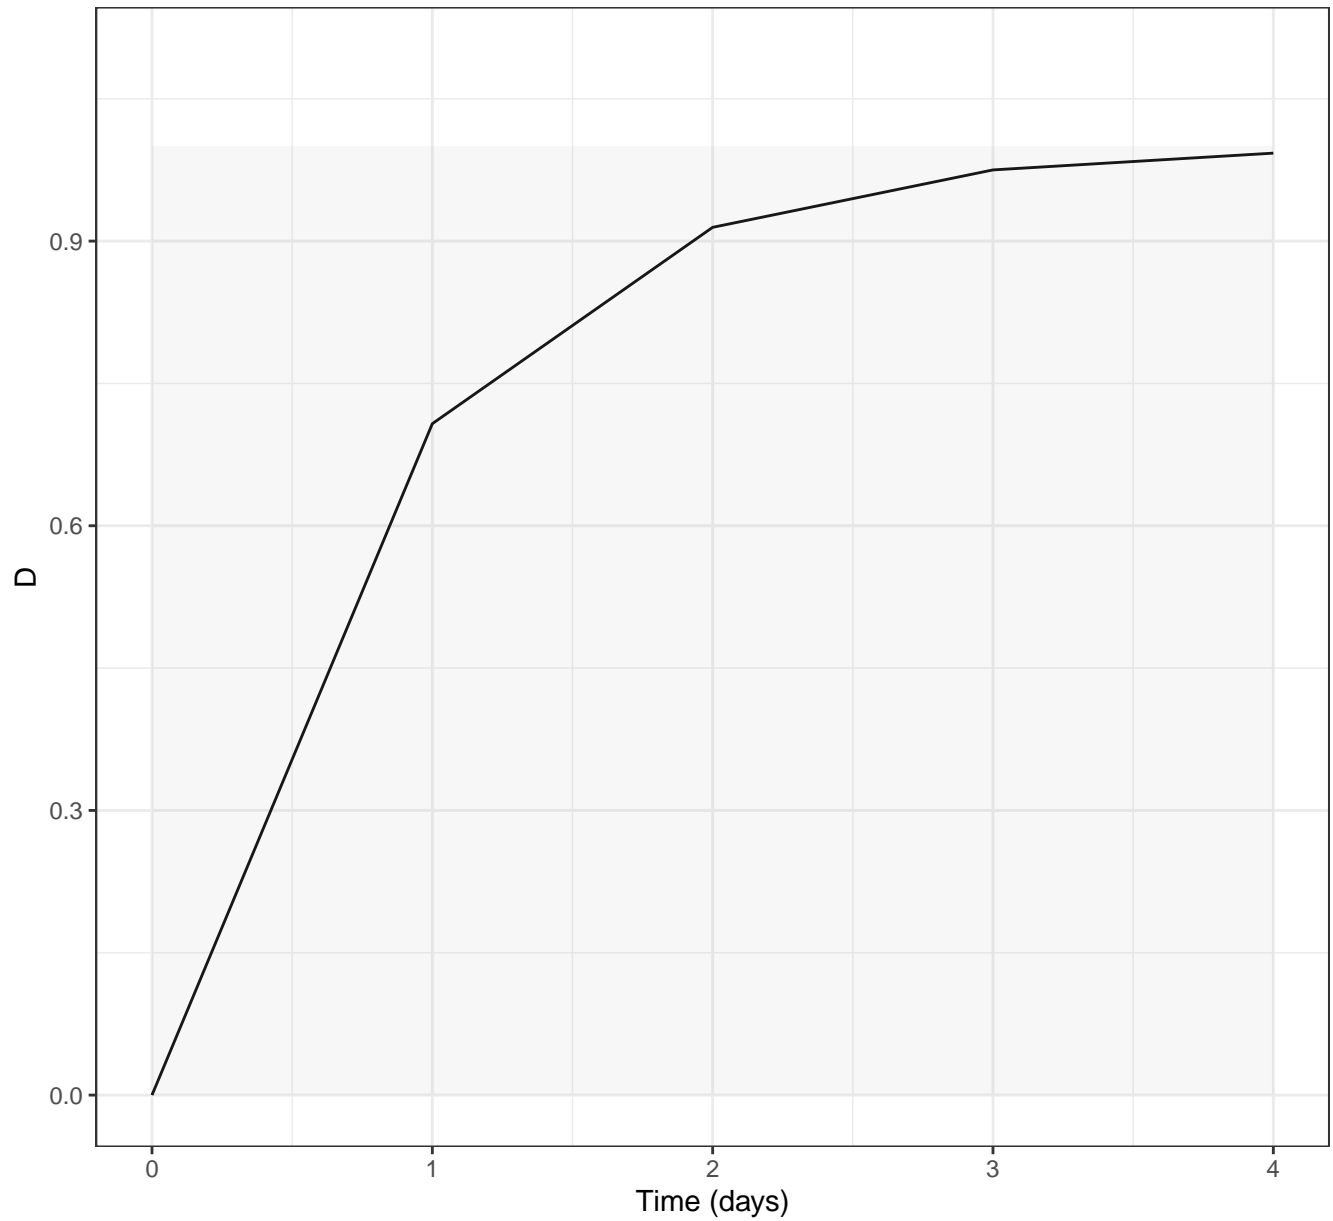

Prediction — black

Exposure grey

NRMSE: 0% & PPC: 100%

Start time

Prediction — black

Exposure grey