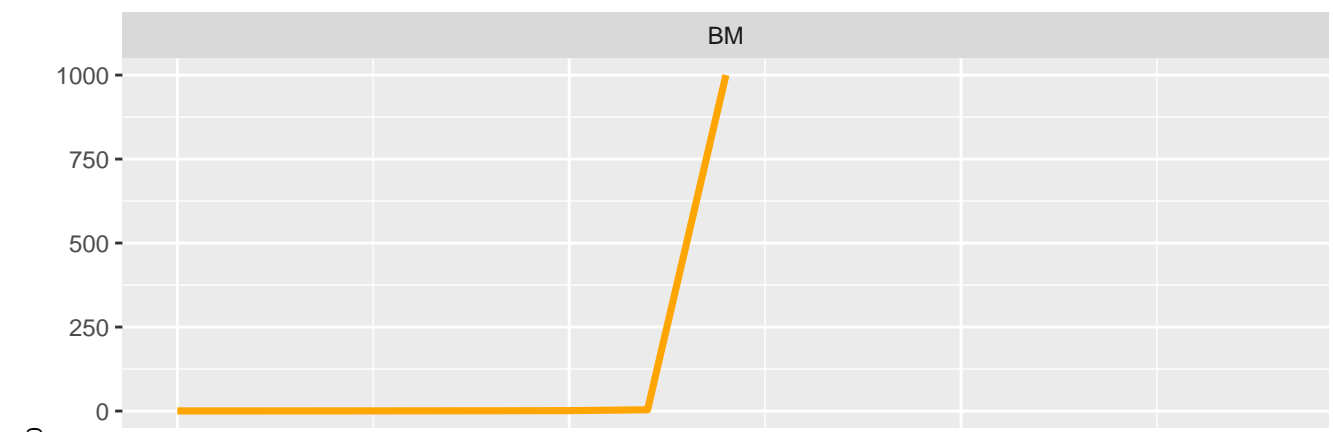

Prediction — black

Exposure grey

NRMSE: 0% & PPC: 100%

Start time

Prediction — black

Exposure grey