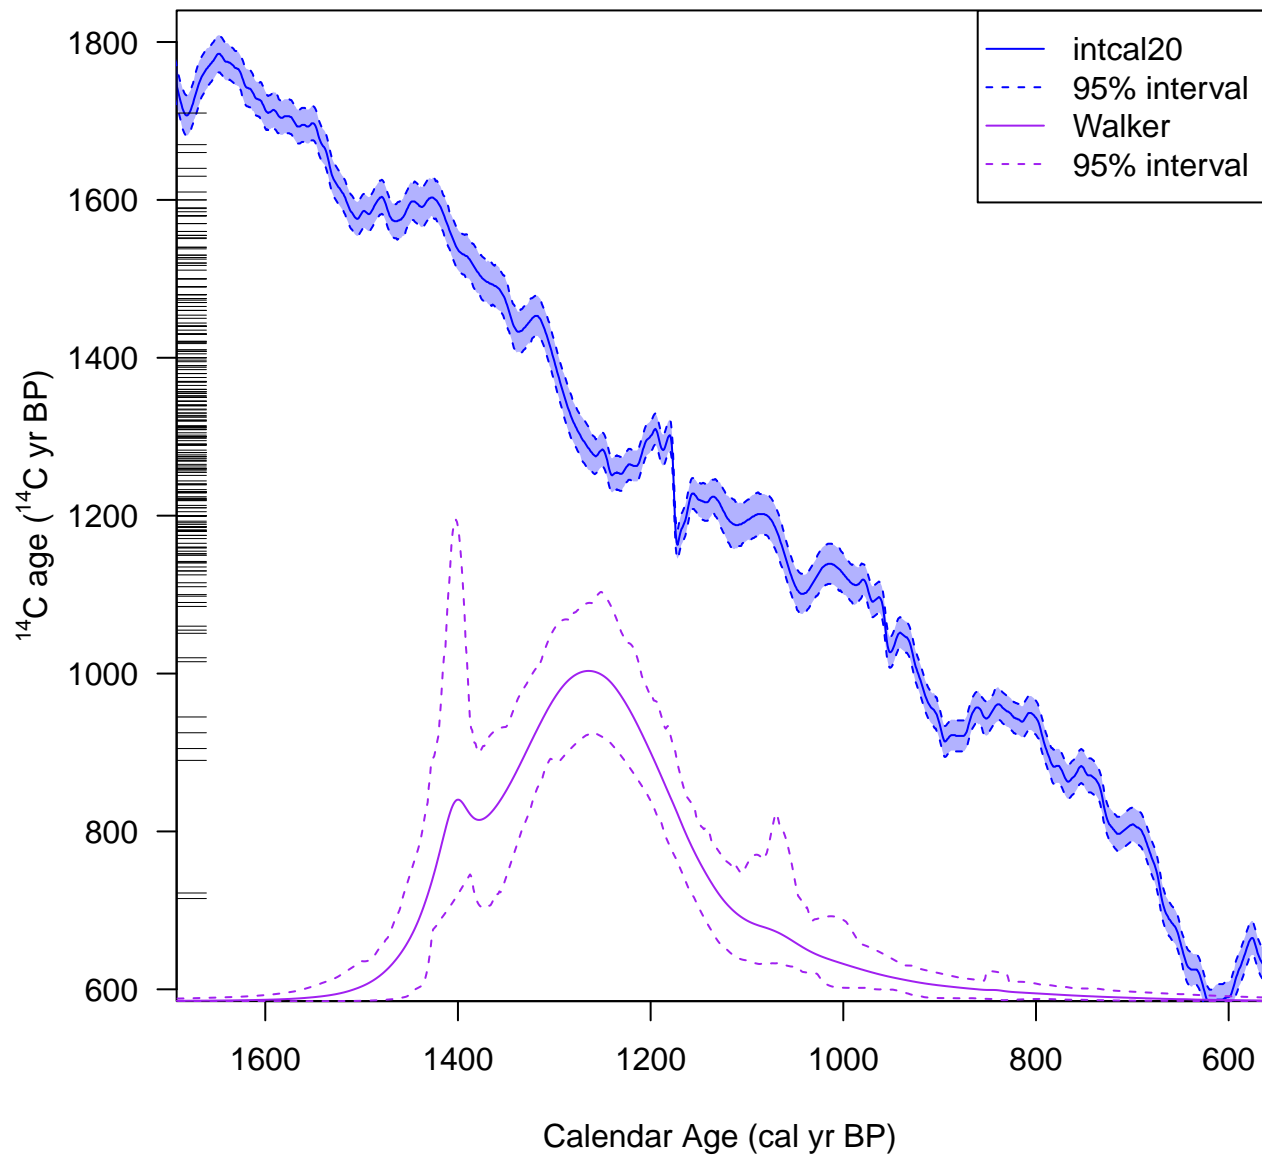

Posterior of 10th determination 1470 ± 120 ¹⁴C yr BP

Posterior of 15th determination 1298 ± 31 ^{14}C yr BP

Calendar age density estimate

Calendar age density estimate