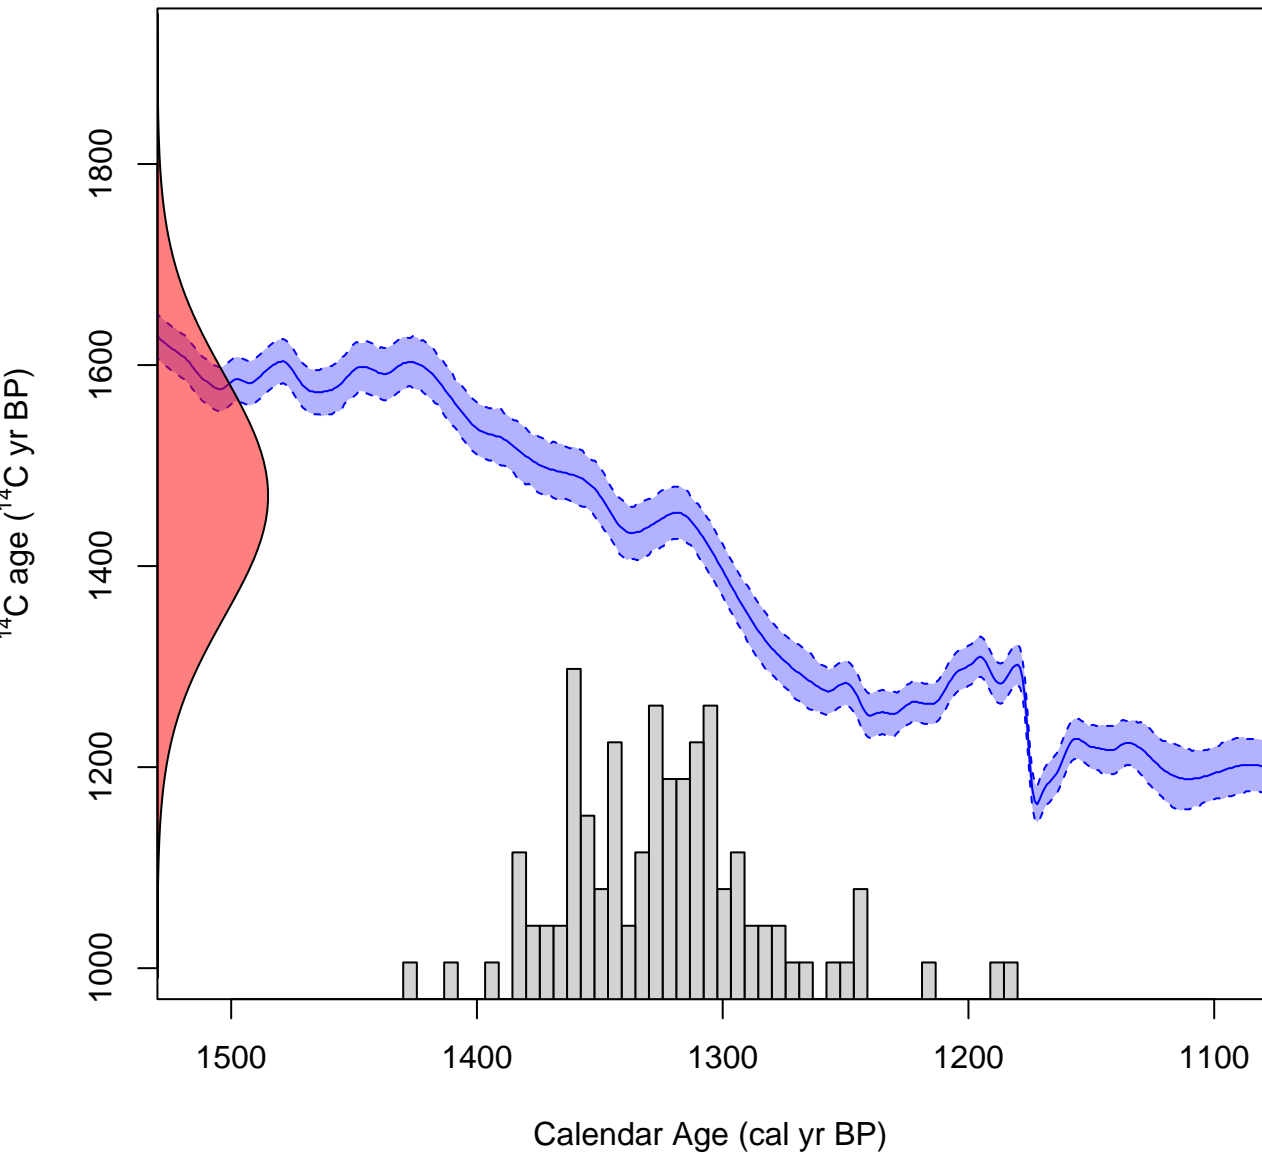

Posterior of 10th determination 1470 ± 120 ¹⁴C yr BP

Posterior of 15th determination 1298 ± 31 ^{14}C yr BP

Calendar age density estimate

Calendar age density estimate