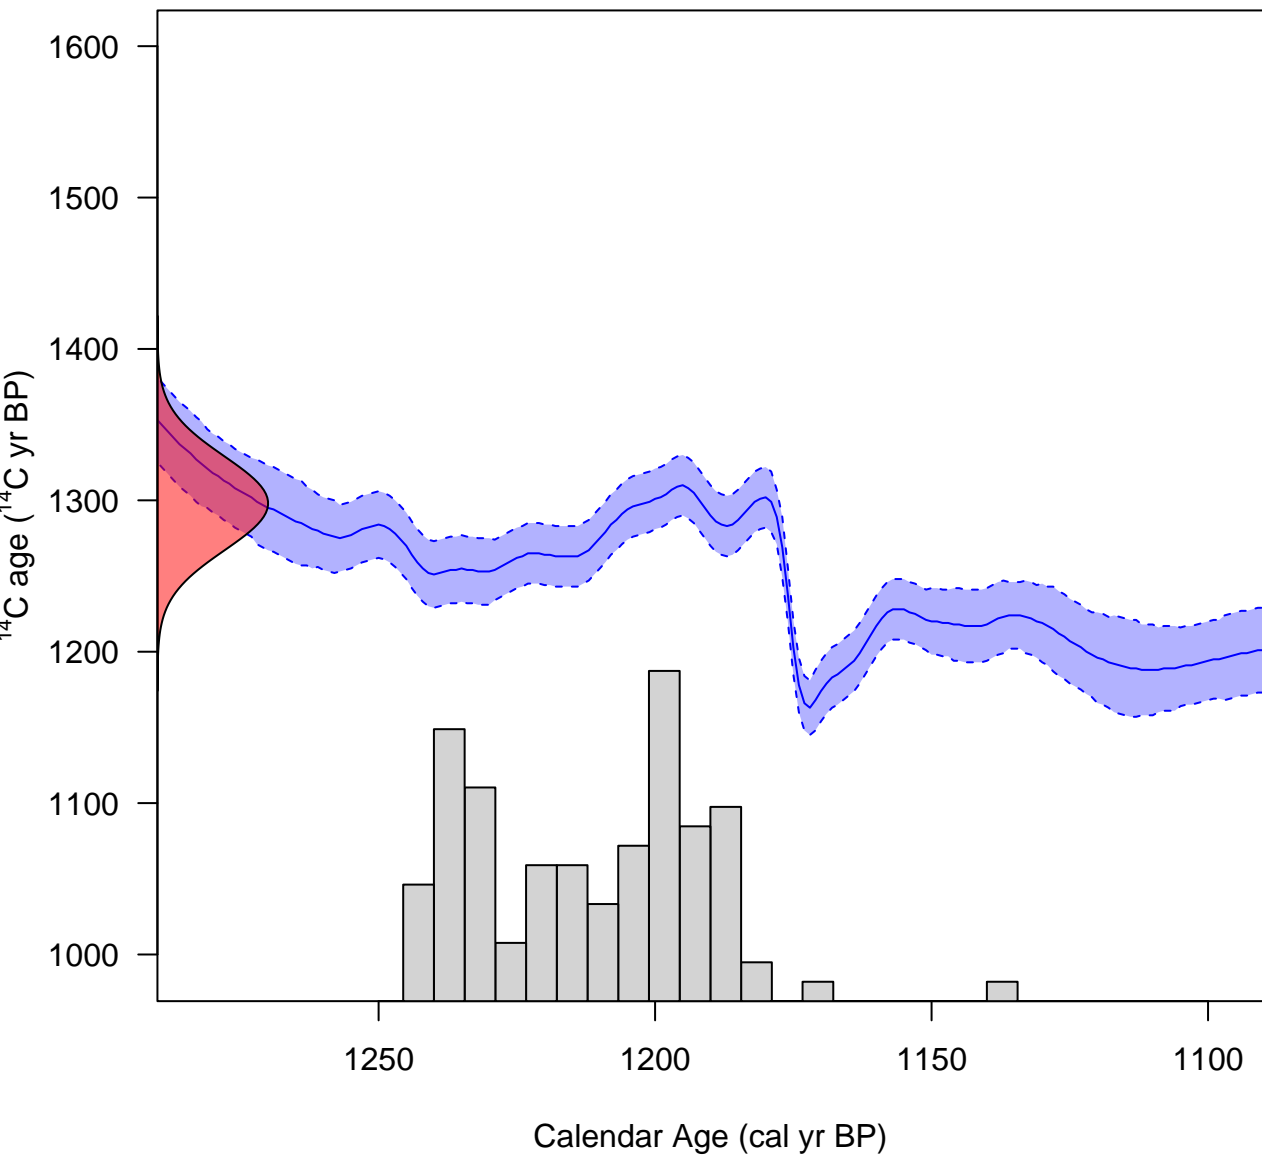

Posterior of 10th determination 1470 ± 120 ¹⁴C yr BP

Posterior of 15th determination 1298 ± 31 ^{14}C yr BP

Calendar age density estimate

Calendar age density estimate