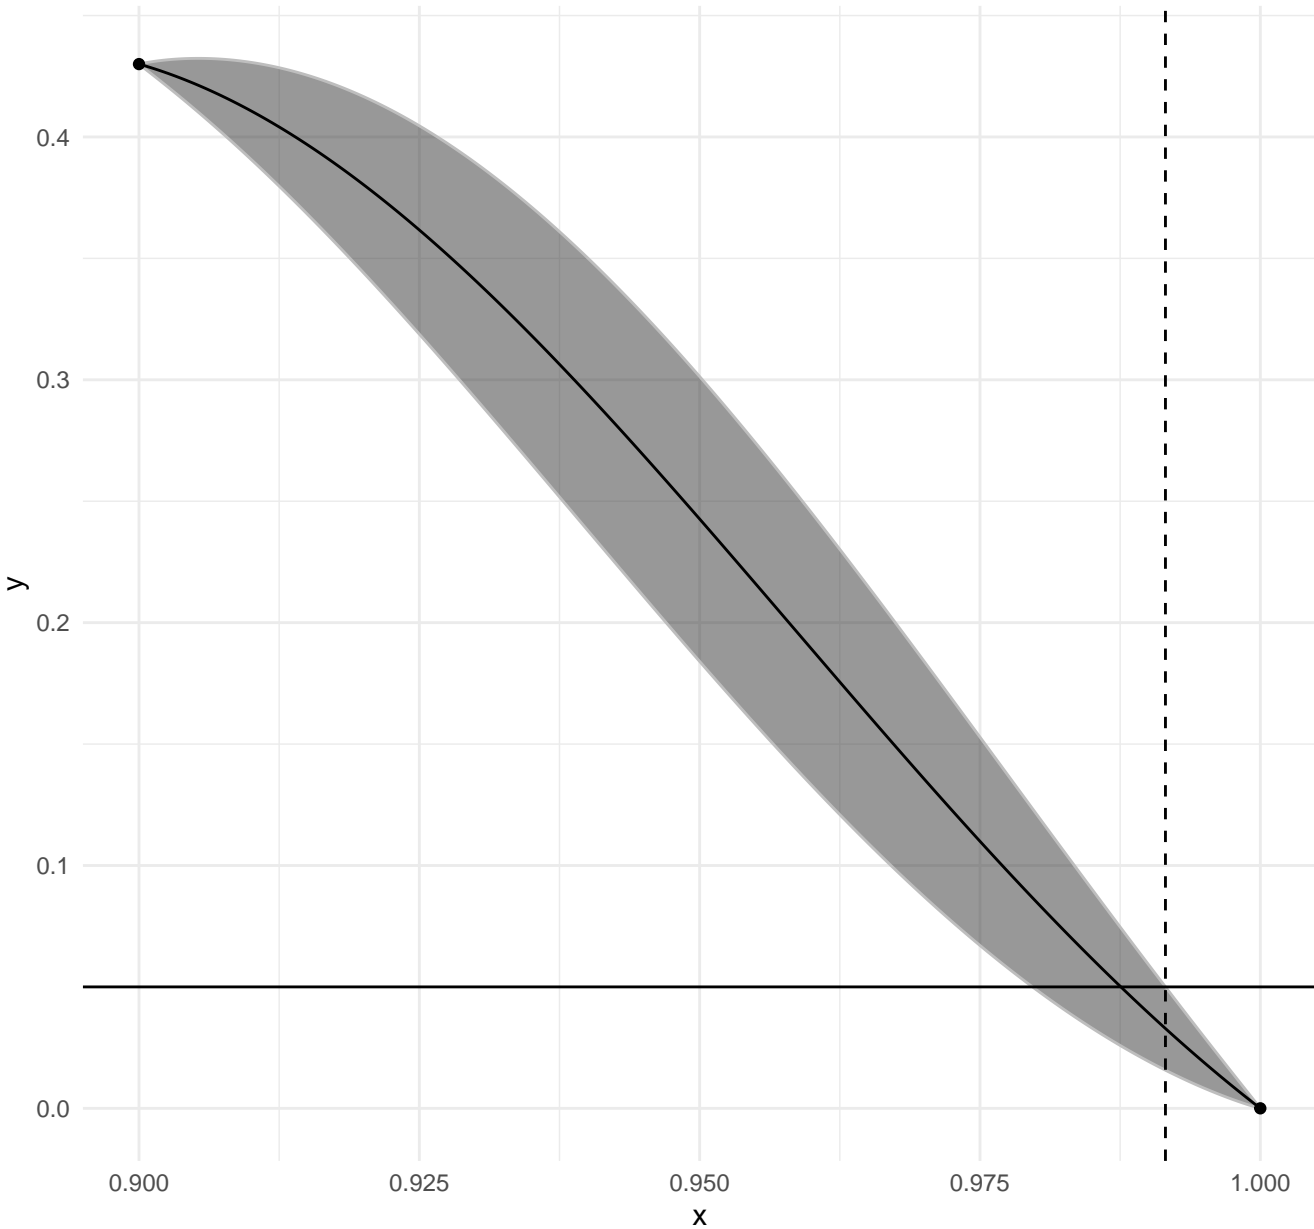

Iteration #1 [narrowed]

Suggested x: 0.991538307661532 (based on 2 total evaluations)

Iteration #1 [narrowed]

Suggested x: 0.991538307661532 (based on 2 total evaluations)