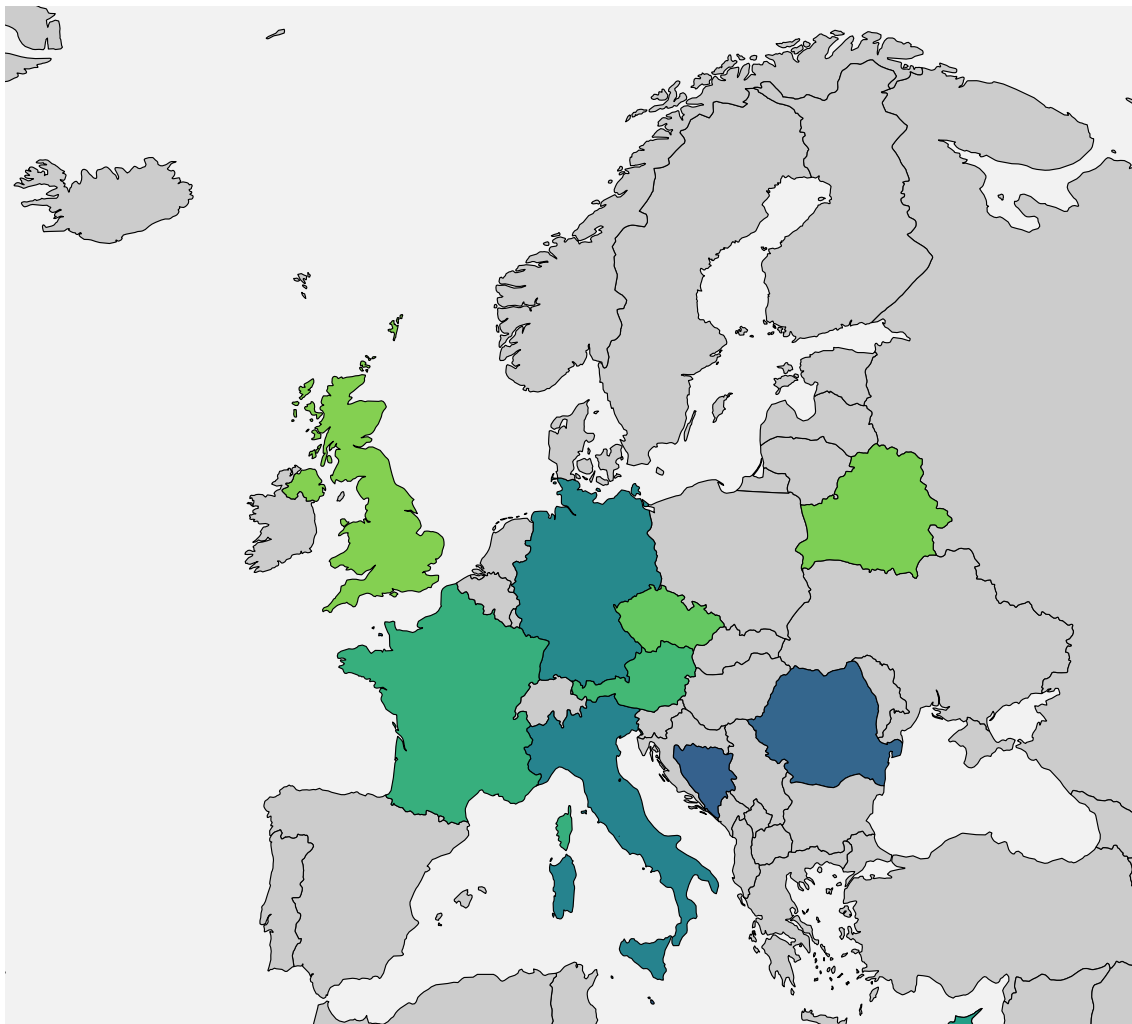

Focus on a section of the map

Focus on a section of the map, with annotations

Focus on a section of the map, with annotations

Rand. Vals

100

75

50

25

0

Focus on a section of the map, with annotations

VCat

VCat

- 1_Low
- 2_Medium
- 3_High