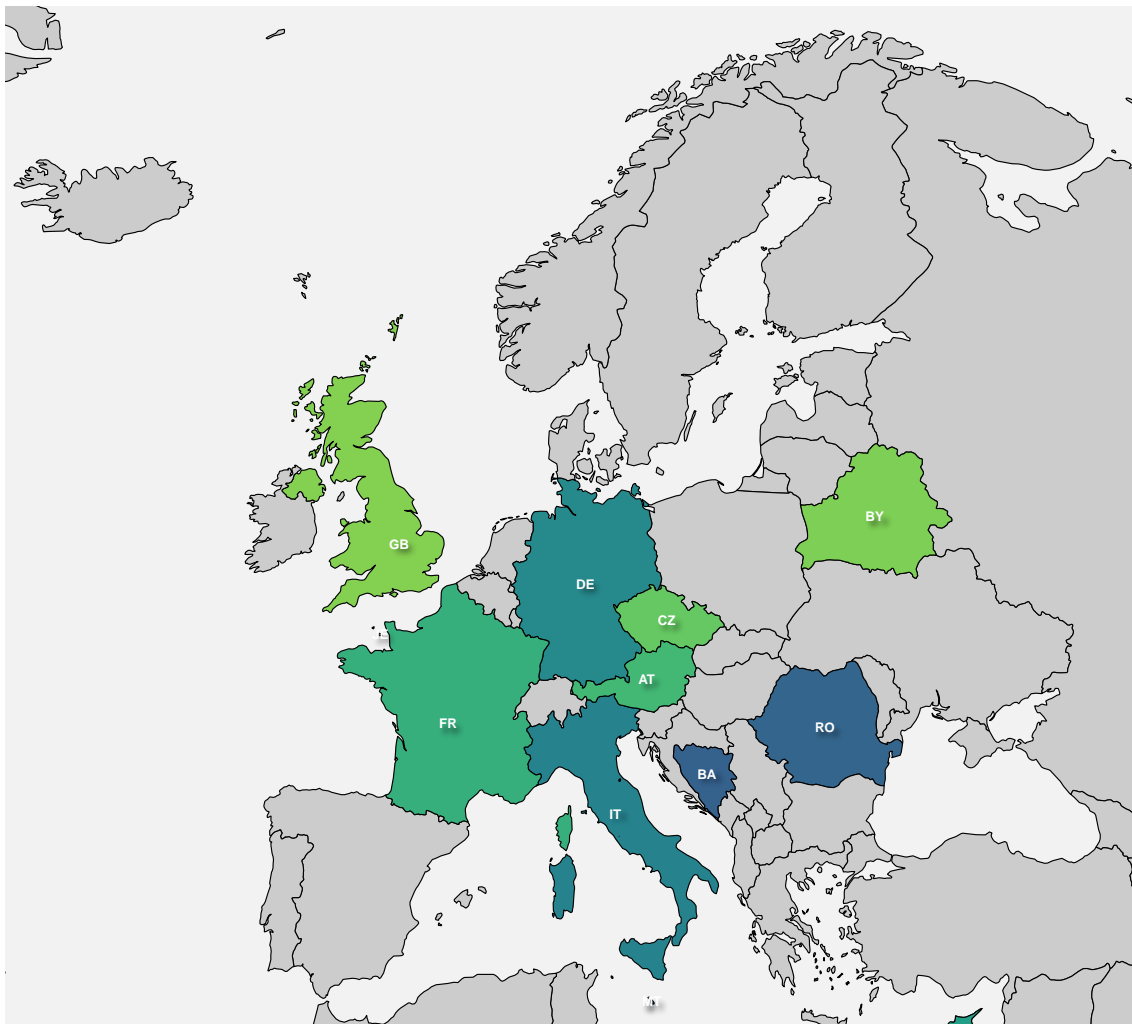

Focus on a section of the map

Focus on a section of the map, with annotations

Focus on a section of the map, with annotations

Rand. Vals

100

75

50

25

0

Focus on a section of the map, with annotations

VCat

VCat

- 1_Low
- 2_Medium
- 3_High