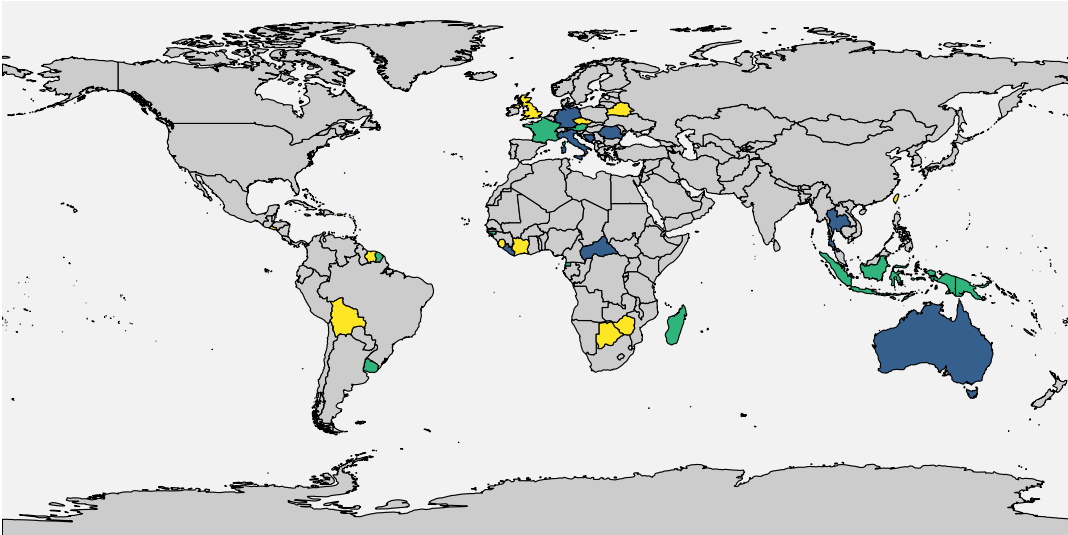

Focus on a section of the map

Focus on a section of the map, with annotations

Focus on a section of the map, with annotations

Rand. Vals

100

75

50

25

0

Focus on a section of the map, with annotations

VCat

VCat

- 1_Low
- 2_Medium
- 3_High