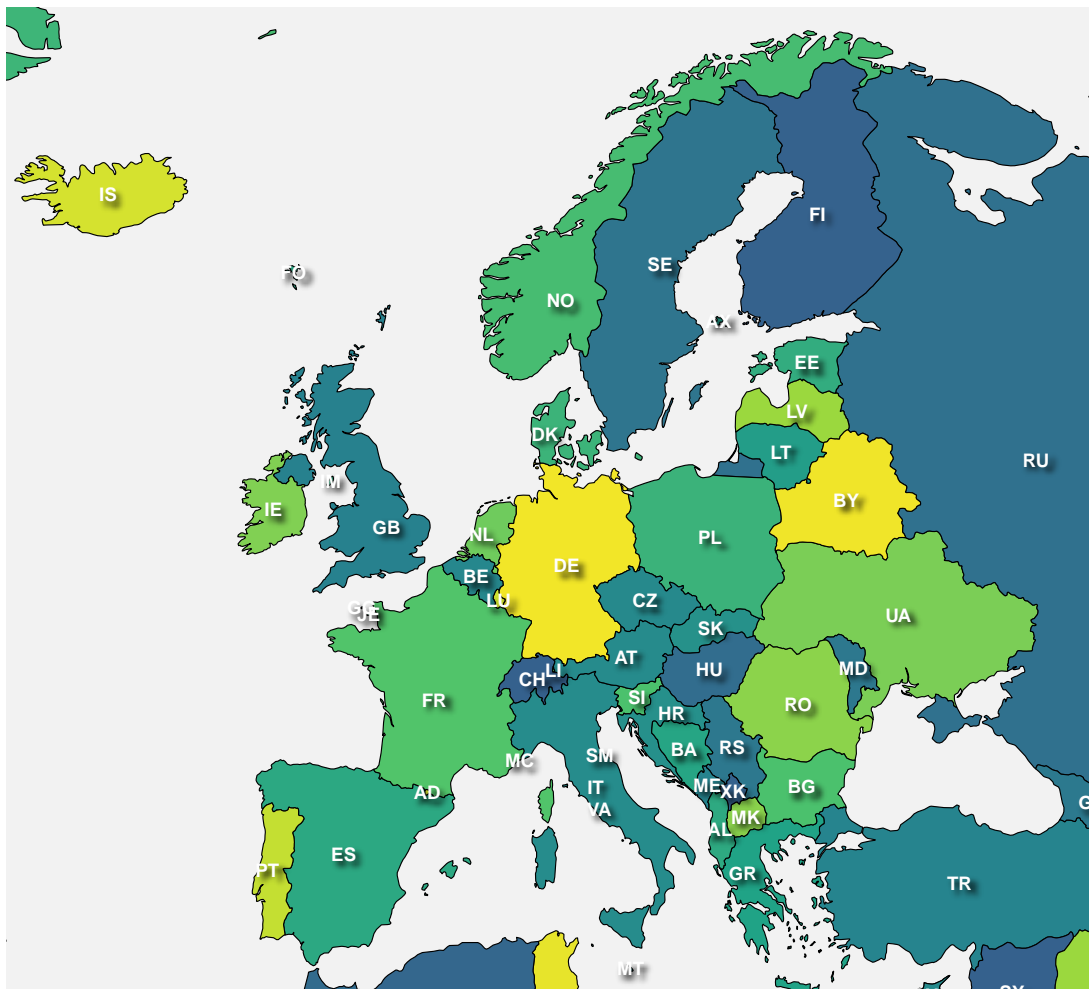

Focus on a section of the map

Focus on a section of the map, with annotations

Focus on a section of the map, with annotations

Rand. Vals

100

75

50

25

0

Focus on a section of the map, with annotations

VCat

VCat

- 1_Low
- 2_Medium
- 3_High