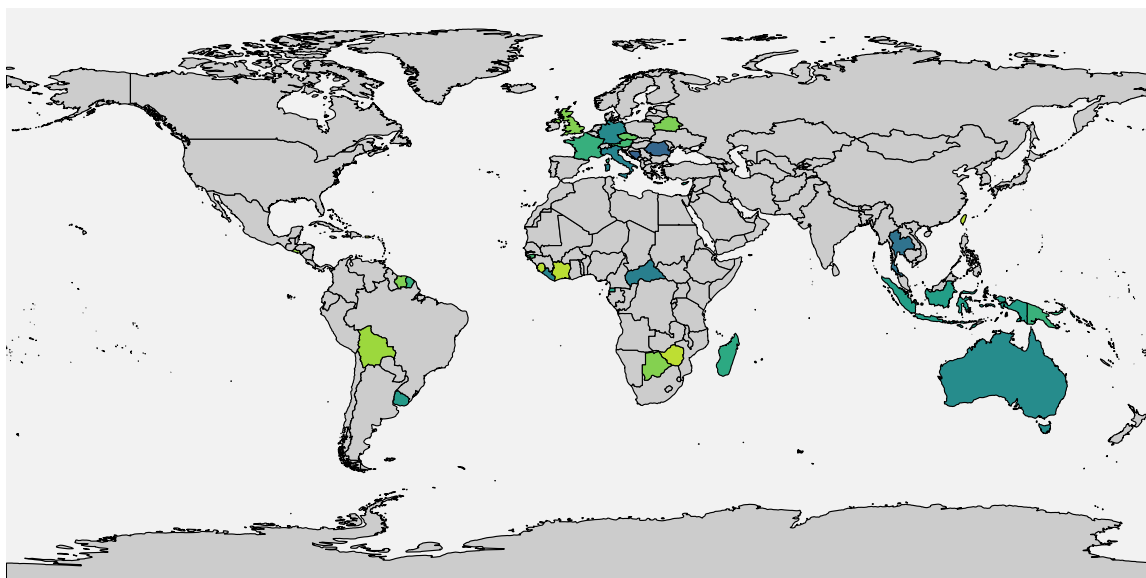

Focus on a section of the map

Focus on a section of the map, with annotations

Focus on a section of the map, with annotations

Rand. Vals

100

75

50

25

0

Focus on a section of the map, with annotations

VCat

VCat

- 1_Low
- 2_Medium
- 3_High