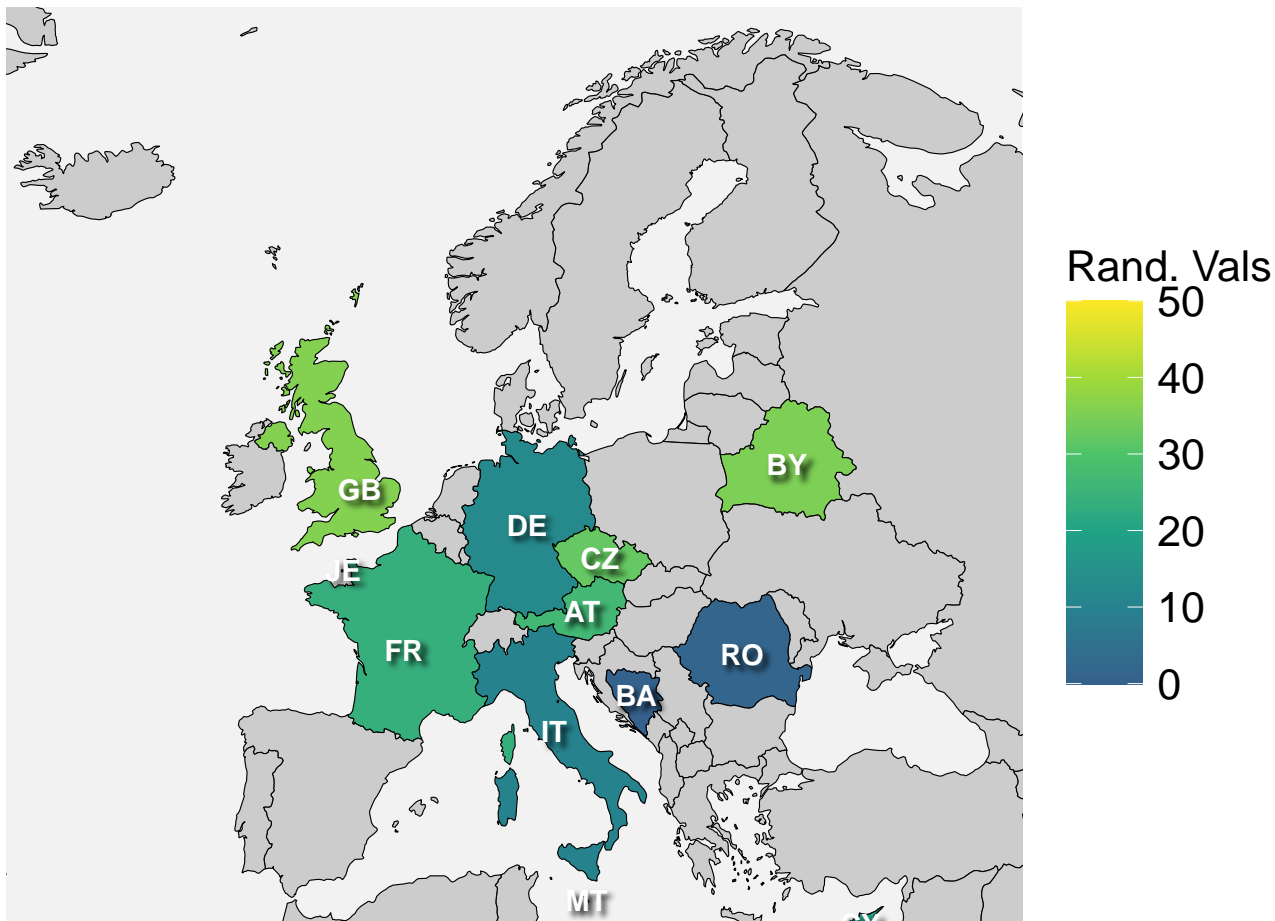

Focus on a section of the map

Focus on a section of the map, with annotations

Focus on a section of the map, with annotations

Rand. Vals

100

75

50

25

0

Focus on a section of the map, with annotations

VCat

VCat

- 1_Low
- 2_Medium
- 3_High