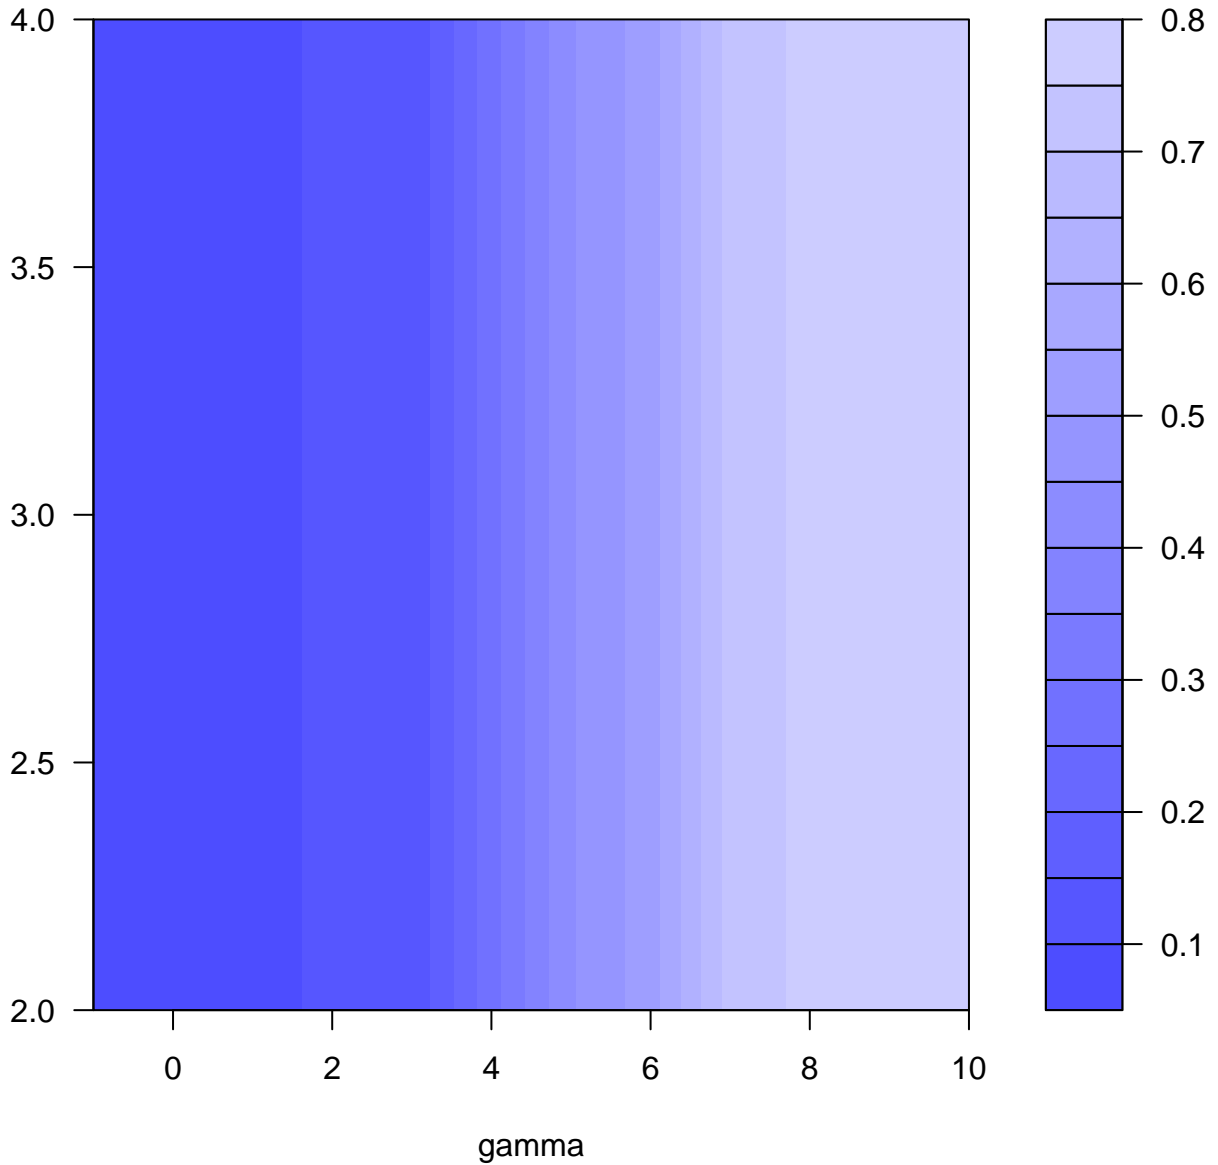

Performance of `wsvm`

Performance of 'wsvm'