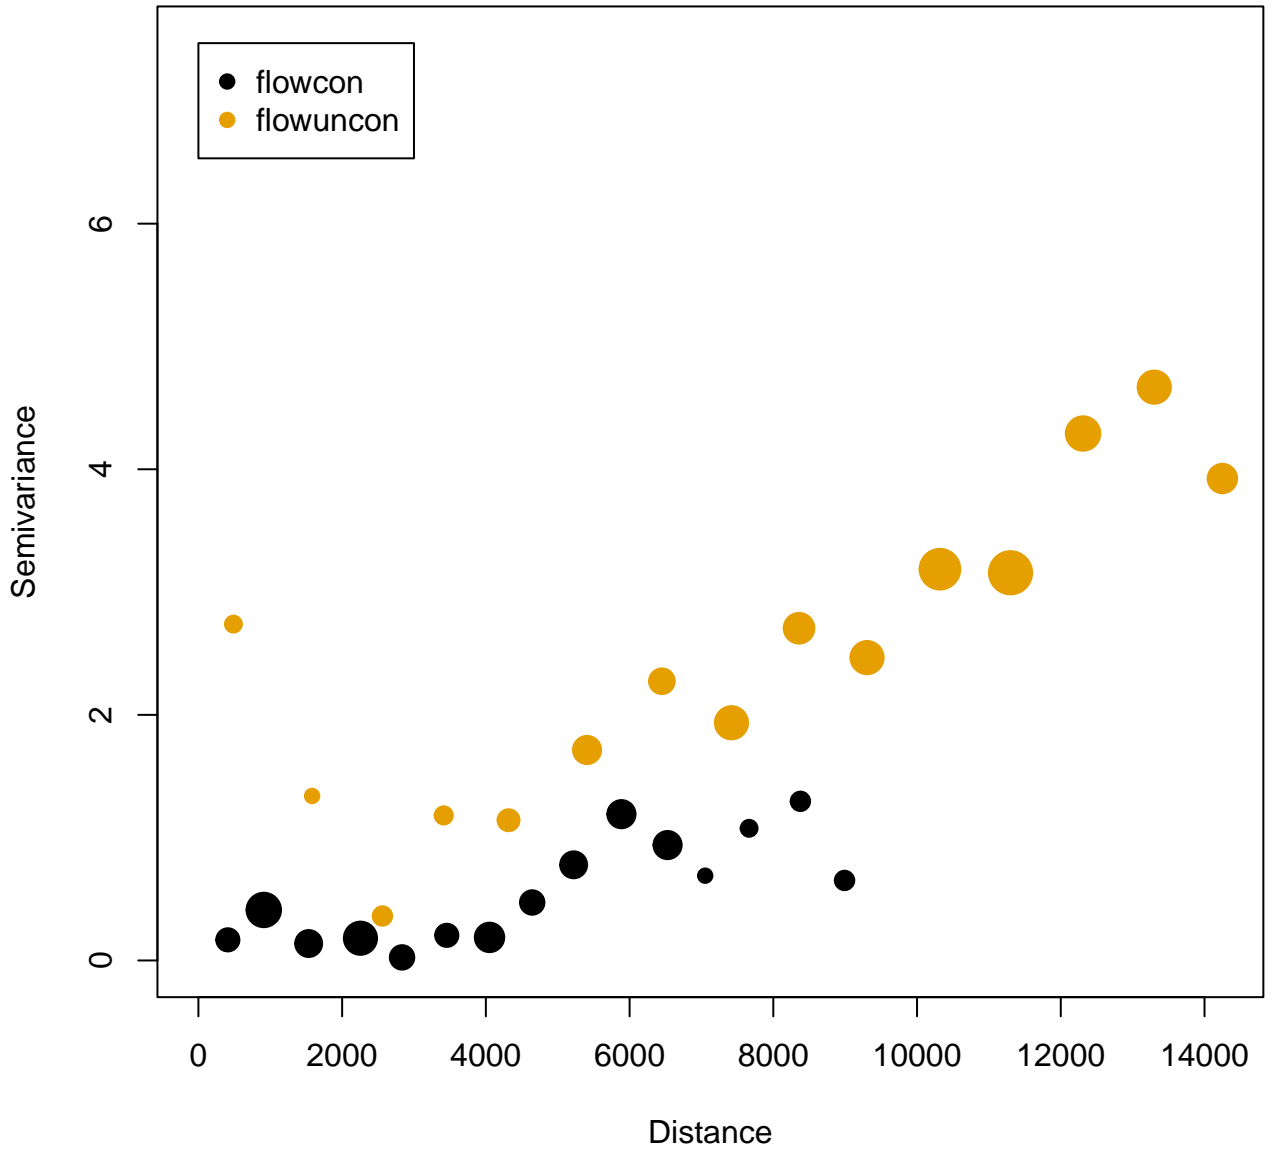

Torgegram

Torgegram

Torgegram

Standardized Residuals vs Fitted

Normal Q-Q

Scale-Location

Cook's Distance

Standardized residuals vs Leverage

Cook's dist vs Leverage

Standardized Residuals vs Fitted

Normal Q-Q

Scale-Location

Cook's Distance

Standardized residuals vs Leverage

Cook's dist vs Leverage