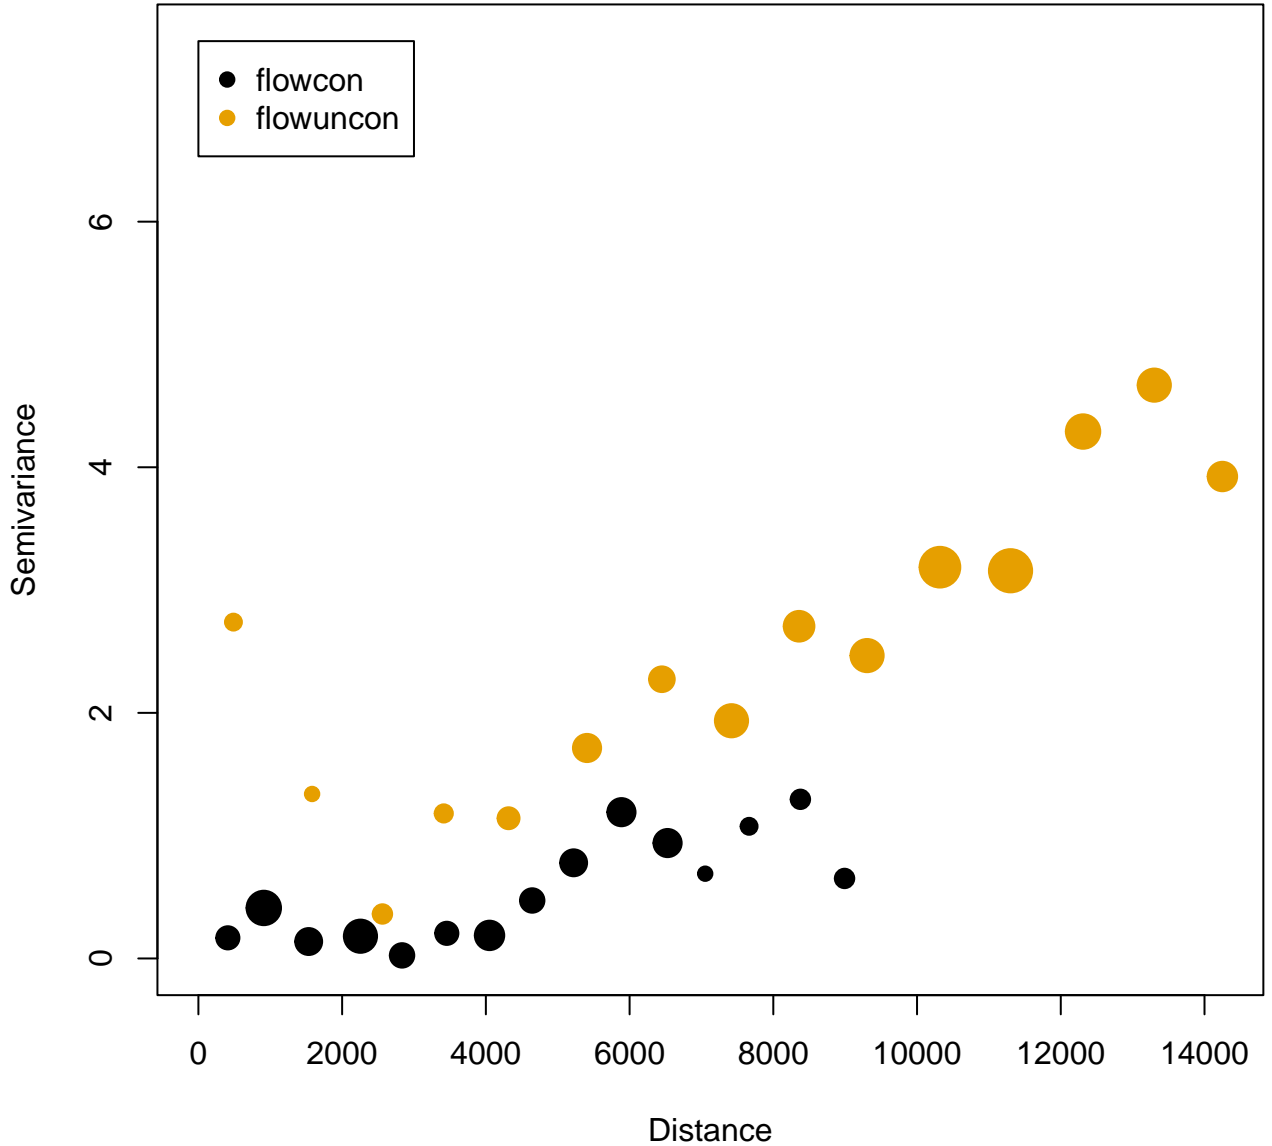

Torgegram

Torgegram

Torgegram

Standardized Residuals vs Fitted

Normal Q-Q

Scale-Location

Cook's Distance

Standardized residuals vs Leverage

Cook's dist vs Leverage

Standardized Residuals vs Fitted

Normal Q-Q

Scale-Location

Cook's Distance

Standardized residuals vs Leverage

Cook's dist vs Leverage