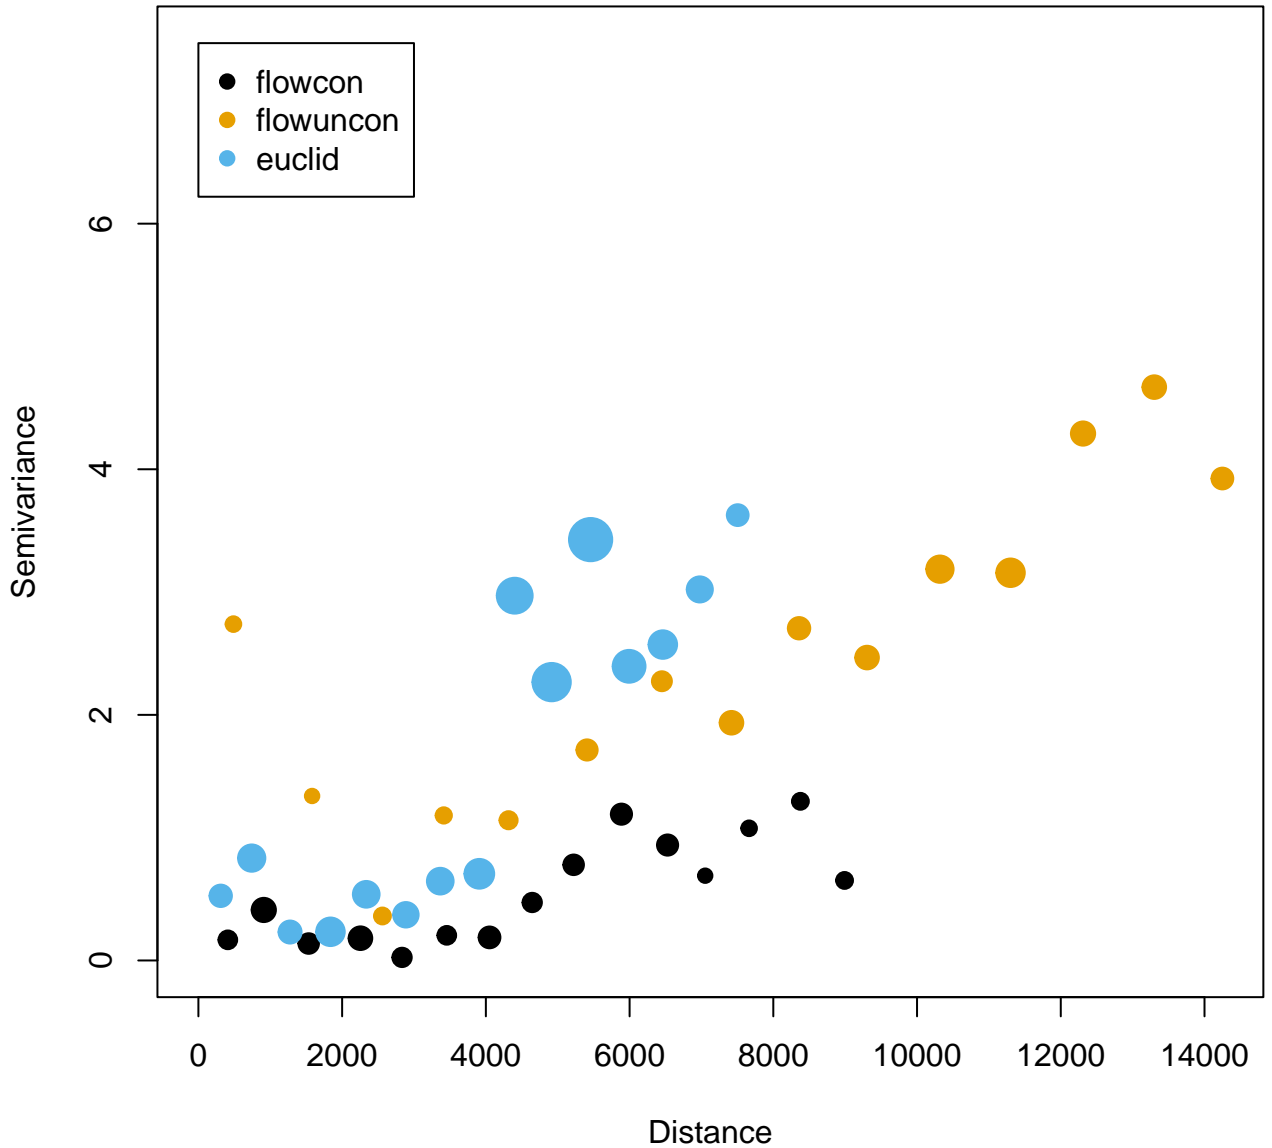

Torgegram

Torgegram

Torgegram

Standardized Residuals vs Fitted

Normal Q-Q

Scale-Location

Cook's Distance

Standardized residuals vs Leverage

Cook's dist vs Leverage

Standardized Residuals vs Fitted

Normal Q-Q

Scale-Location

Cook's Distance

Standardized residuals vs Leverage

Cook's dist vs Leverage