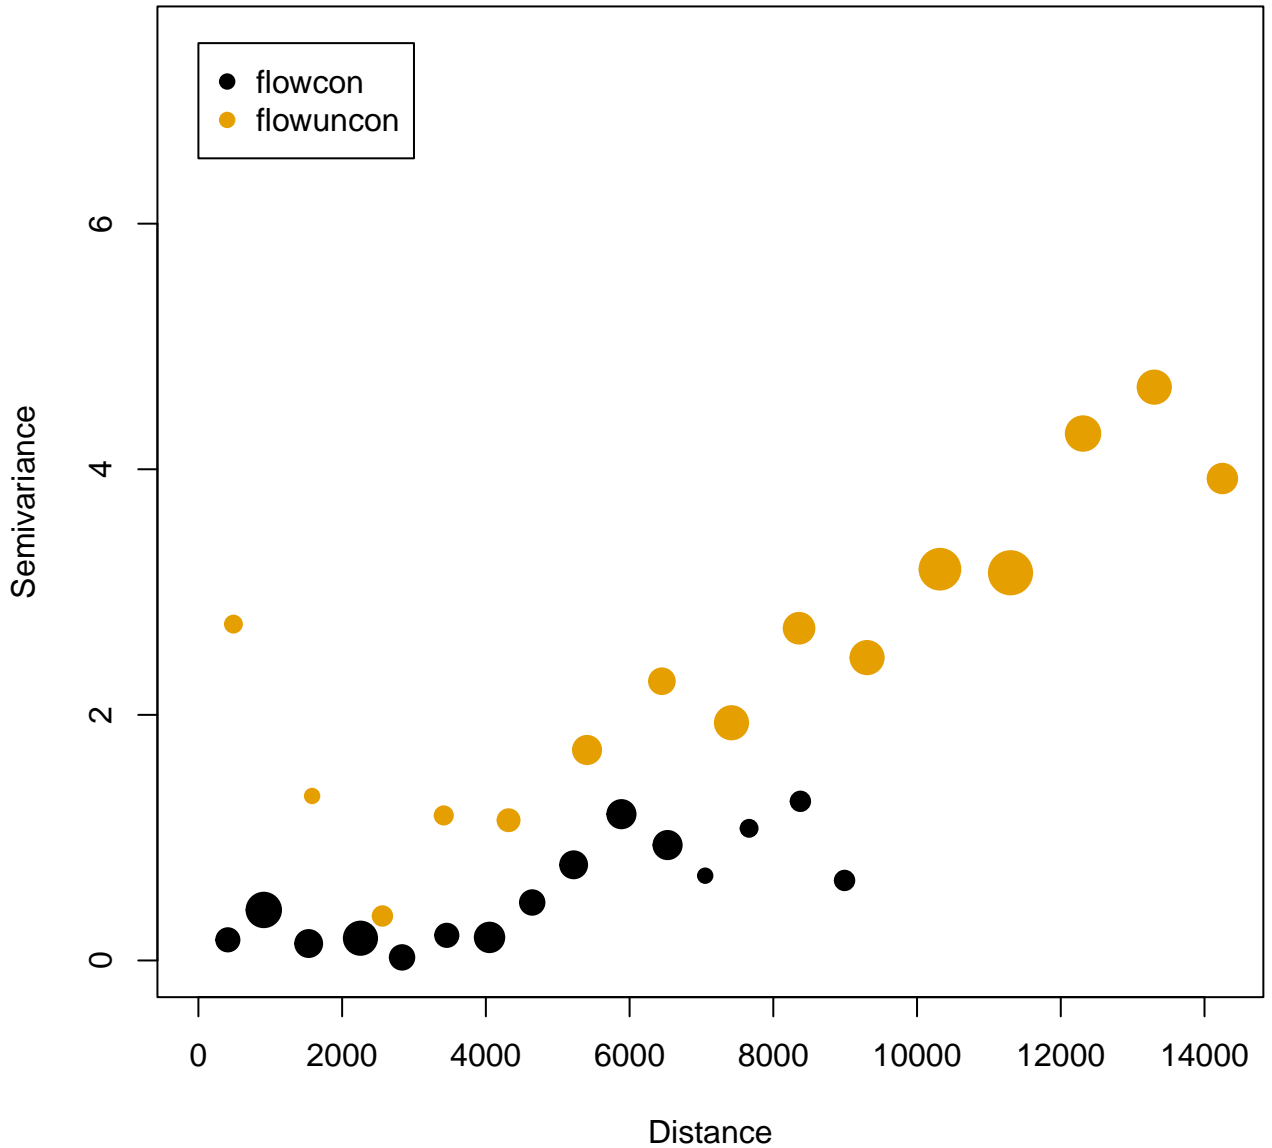

Torgegram

Torgegram

Torgegram

Standardized Residuals vs Fitted

Normal Q-Q

Scale-Location

Cook's Distance

Standardized residuals vs Leverage

Cook's dist vs Leverage

Standardized Residuals vs Fitted

Normal Q-Q

Scale-Location

Cook's Distance

Standardized residuals vs Leverage

Cook's dist vs Leverage