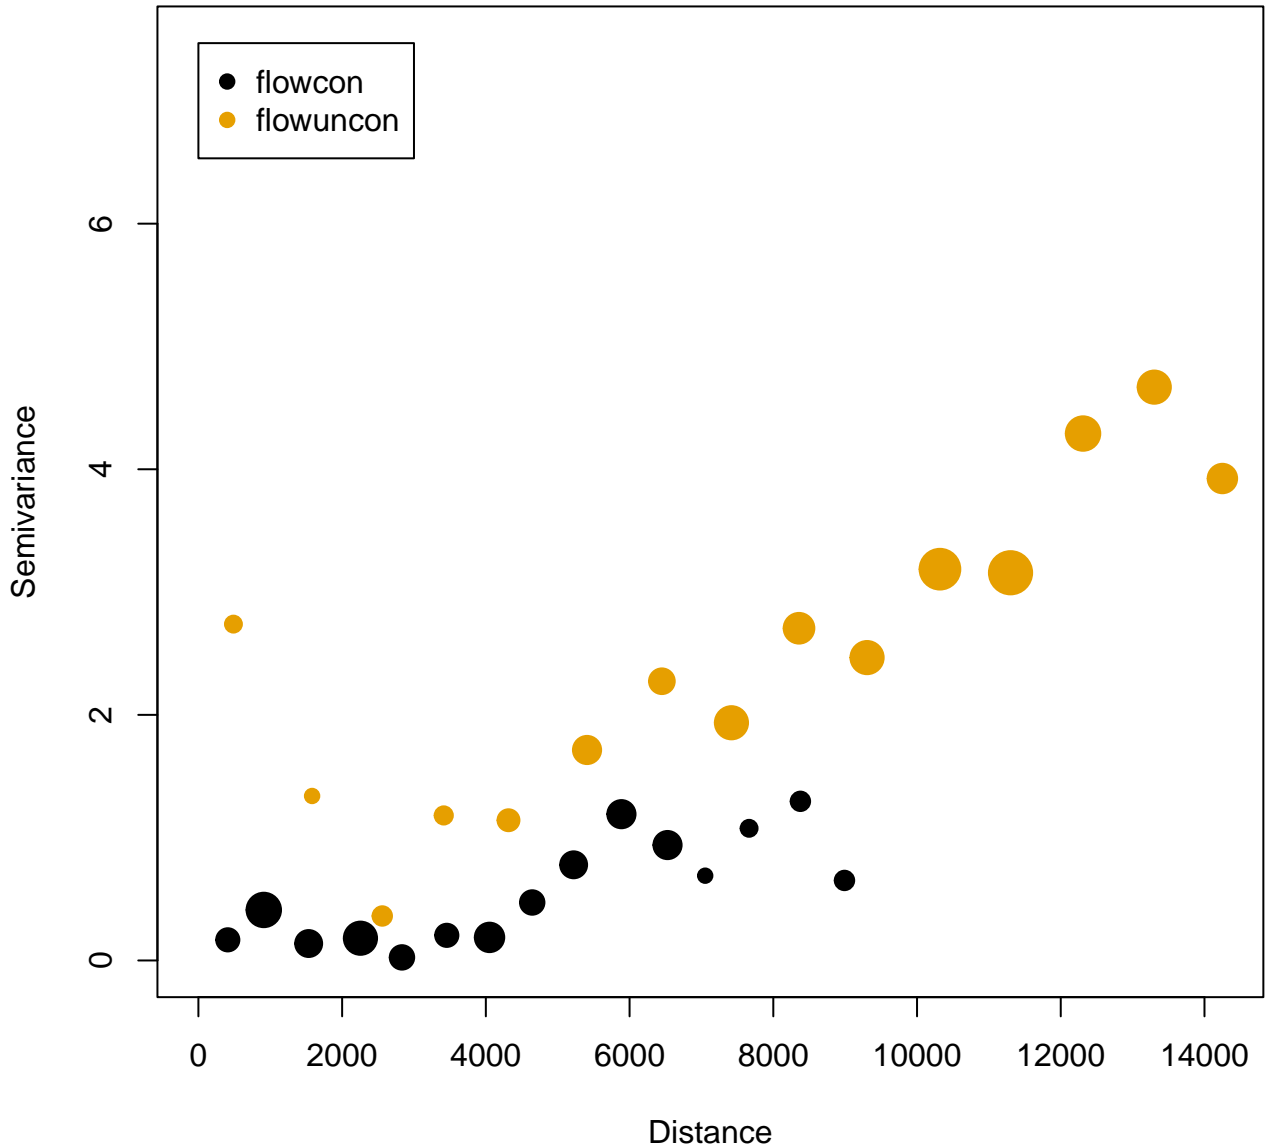

Torgegram

Torgegram

Torgegram

Standardized Residuals vs Fitted

Normal Q-Q

Scale-Location

Cook's Distance

Standardized residuals vs Leverage

Cook's dist vs Leverage

Standardized Residuals vs Fitted

Normal Q-Q

Scale-Location

Cook's Distance

Standardized residuals vs Leverage

Cook's dist vs Leverage