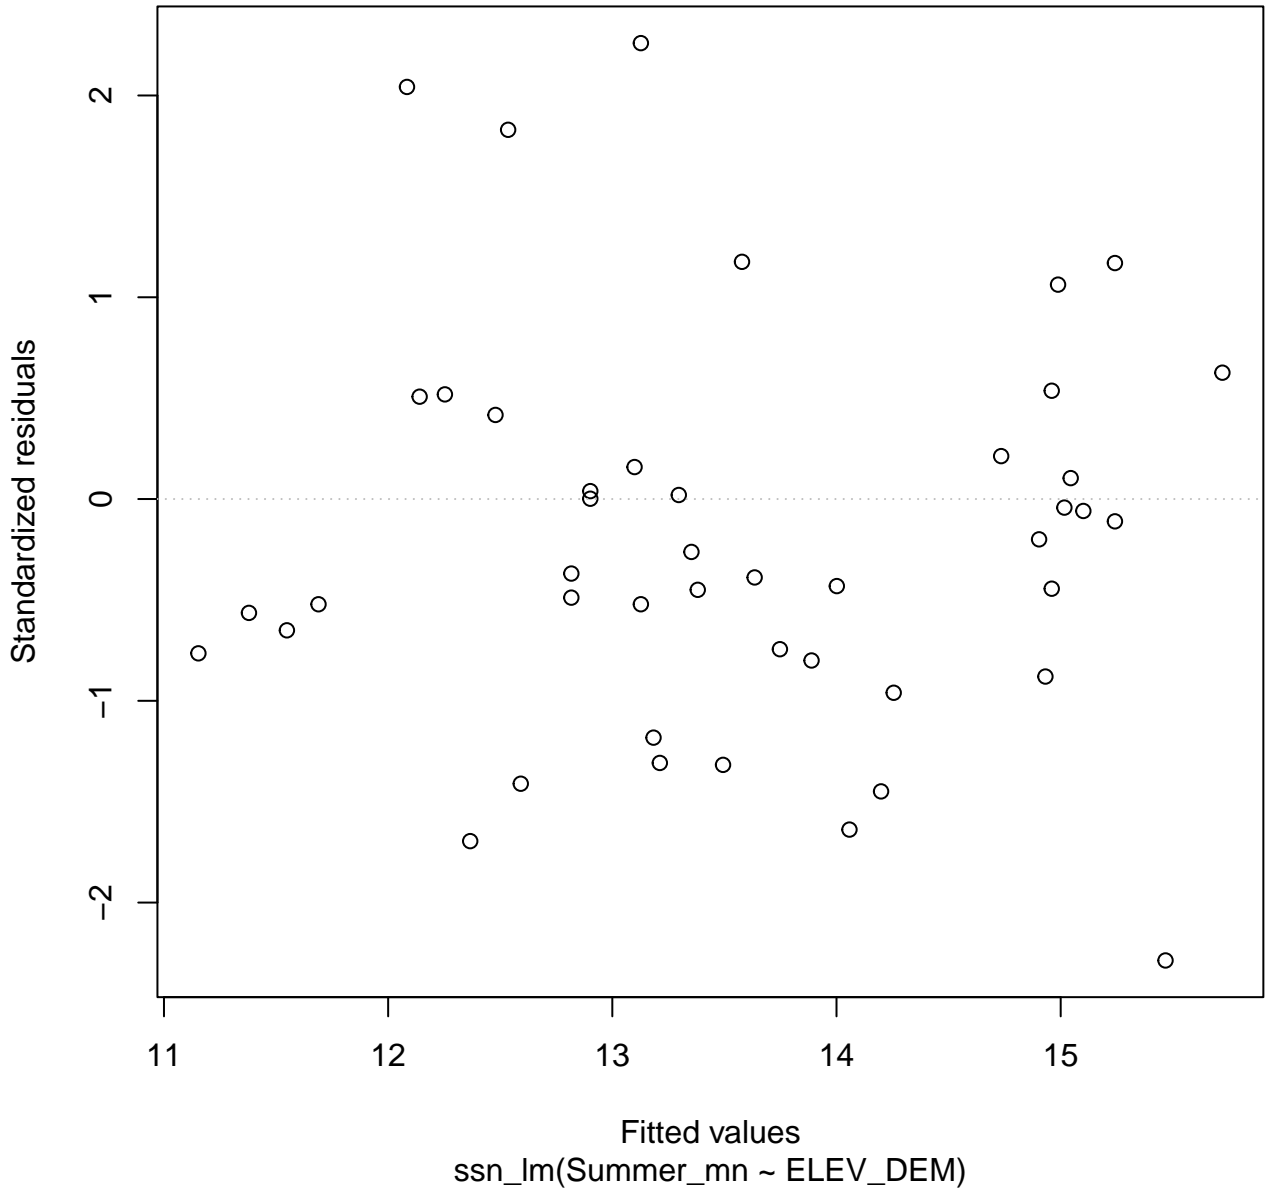

Torgegram

Torgegram

Torgegram

Standardized Residuals vs Fitted

Normal Q-Q

Scale-Location

Cook's Distance

Standardized residuals vs Leverage

Cook's dist vs Leverage

Standardized Residuals vs Fitted

Normal Q-Q

Scale-Location

Cook's Distance

Standardized residuals vs Leverage

Cook's dist vs Leverage