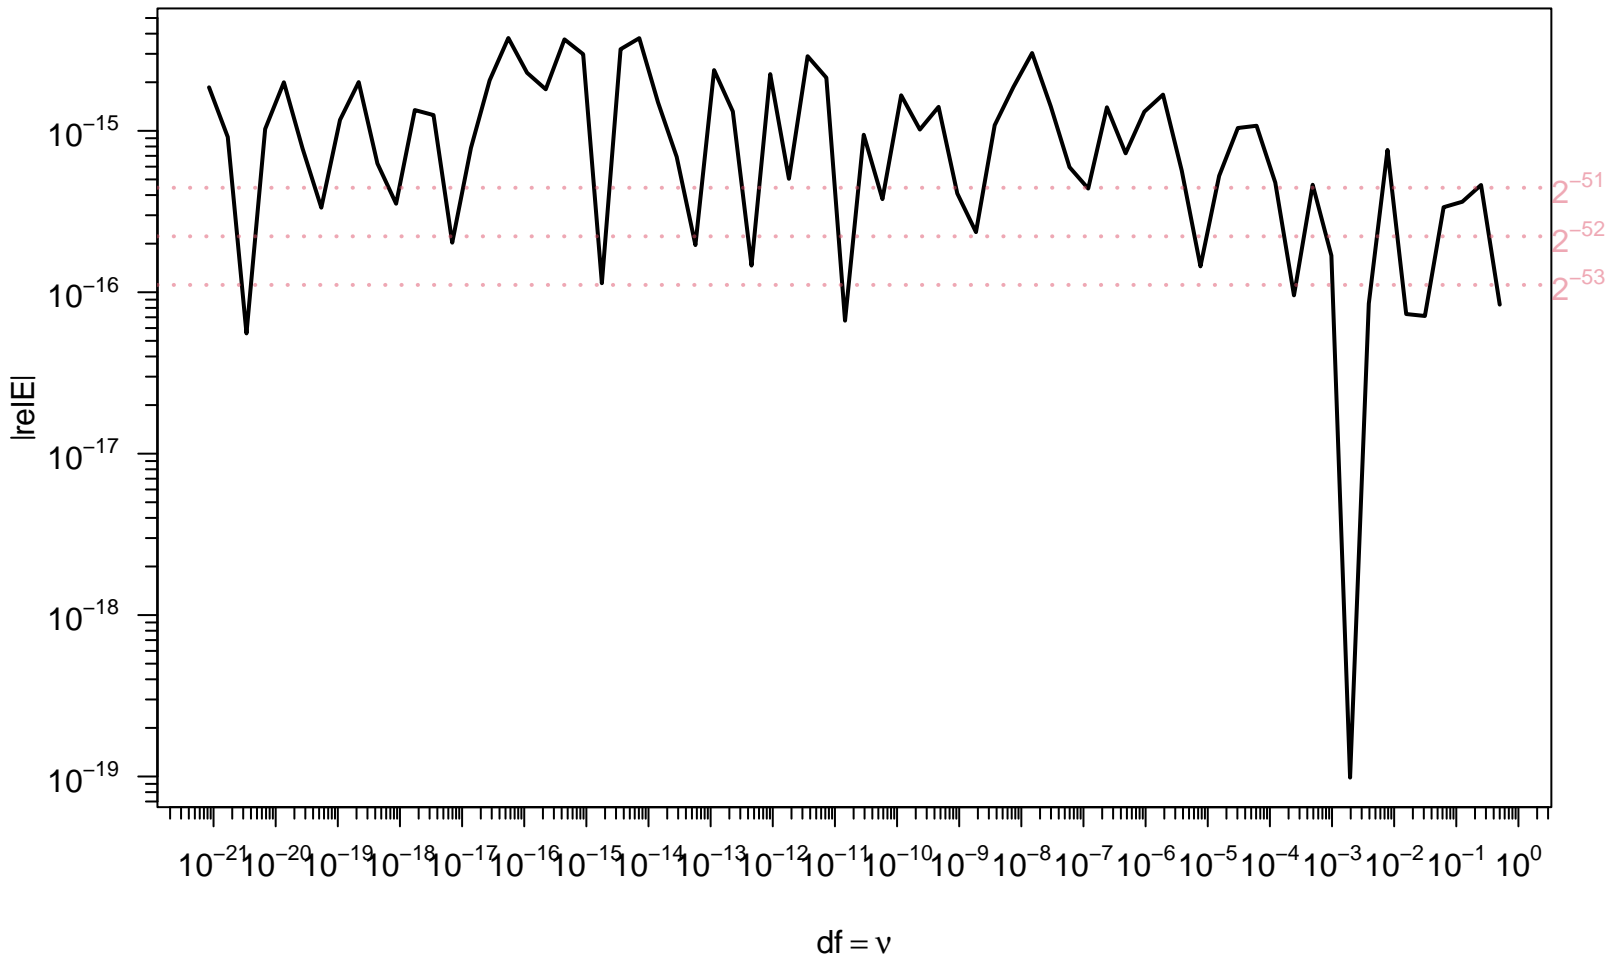

Windows Server 2022 x64 (build 20348)

R-devel_2024-11-15_r87338_ucrt

rel.Err(dt(10, df = ν))

Windows Server 2022 x64 (build 20348)

R-devel_2024-11-15_r87338_ucrt

$|\text{rel.Err}(\text{dt}(10, \text{df} = v))|$

rel.err{ dt(x, df=df) }

rel.err{ dt(x, df=df) }

|rel.err{ dt(x, df=df)}|