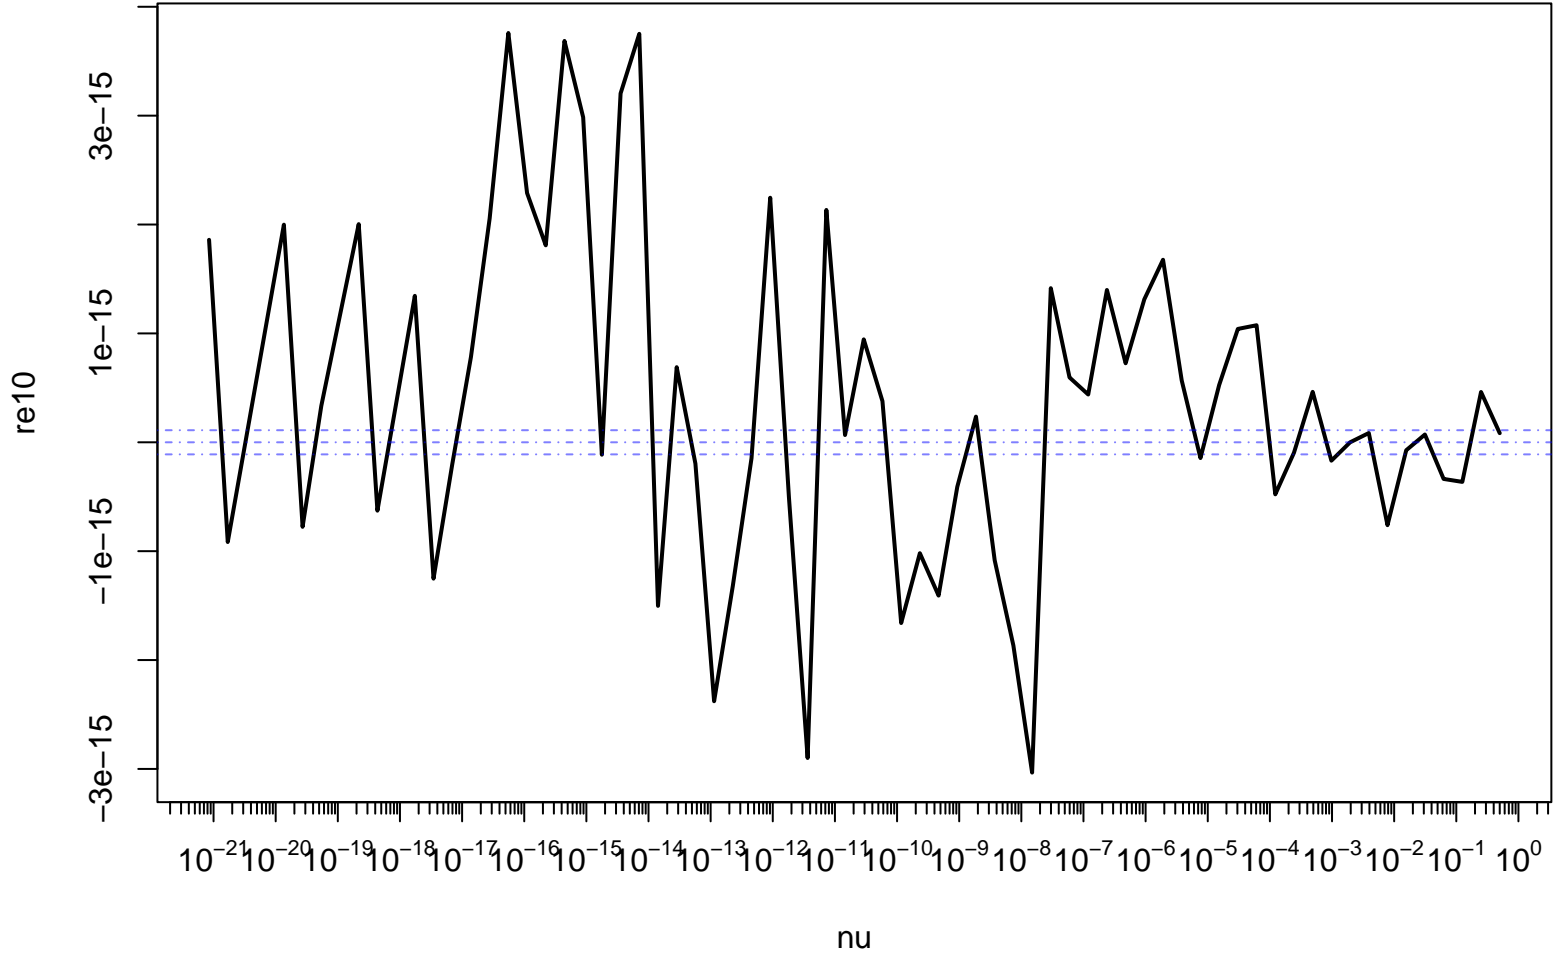

Windows Server 2022 x64 (build 20348)

R-devel_2024-11-15_r87338_ucrt

rel.Err(dt(10, df = ν))

Windows Server 2022 x64 (build 20348)

R-devel_2024-11-15_r87338_ucrt

$|\text{rel.Err}(\text{dt}(10, \text{df} = v))|$

rel.err{ dt(x, df=df) }

rel.err{ dt(x, df=df) }

|rel.err{ dt(x, df=df)}|