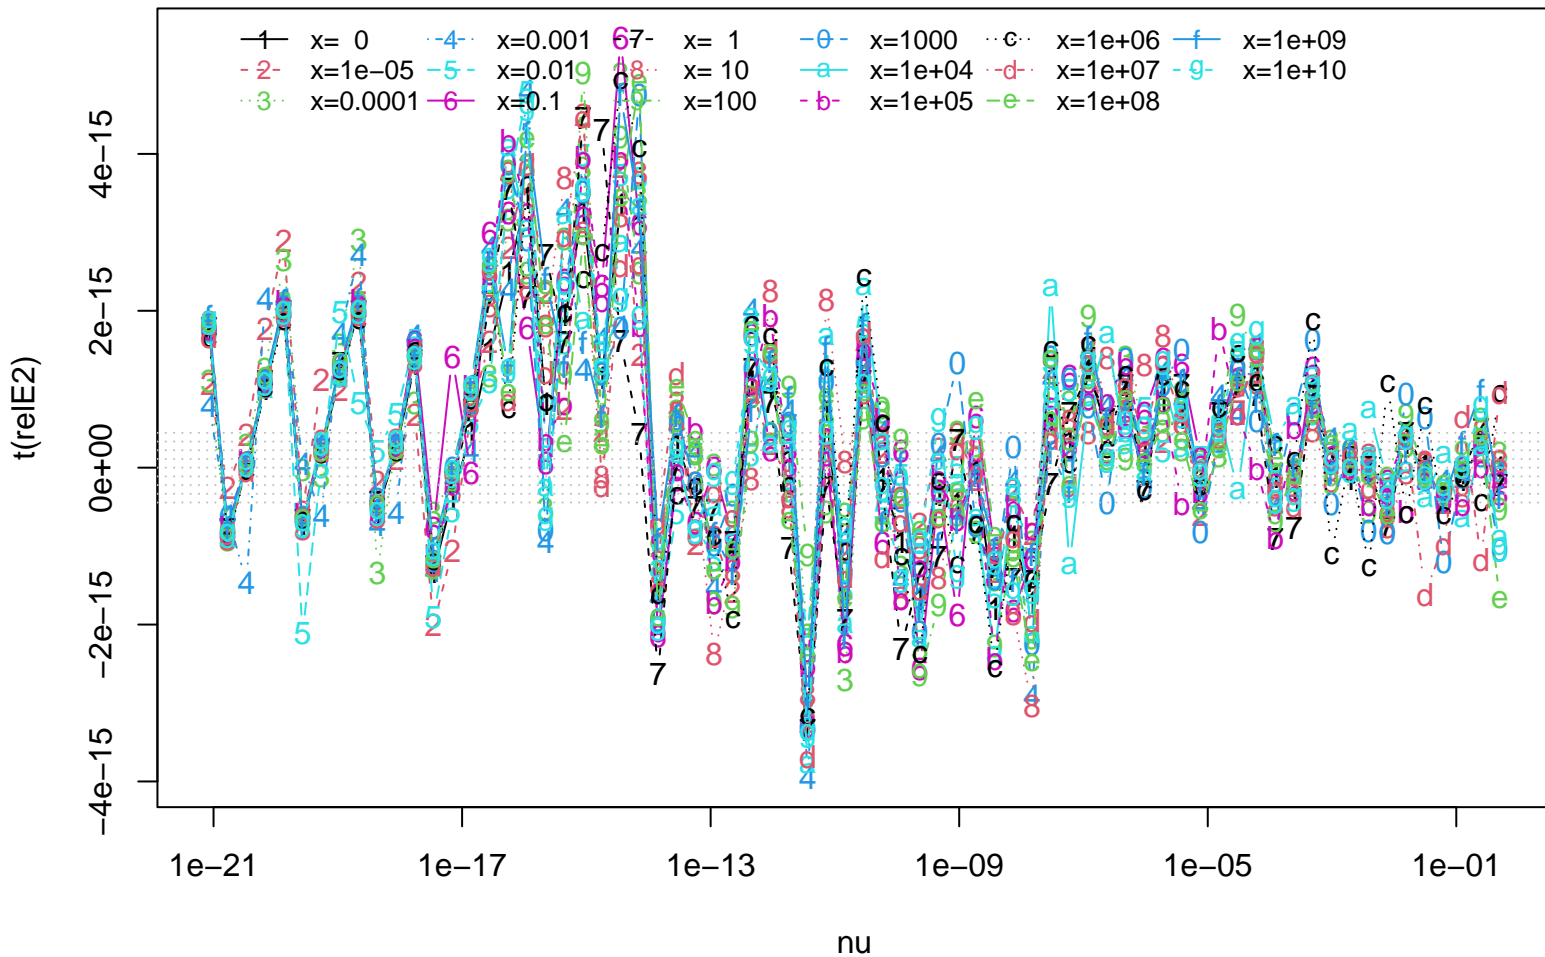

Windows Server 2022 x64 (build 20348)

R-devel_2024-11-15_r87338_ucrt

rel.Err(dt(10, df = ν))

Windows Server 2022 x64 (build 20348)

R-devel_2024-11-15_r87338_ucrt

$|\text{rel.Err}(\text{dt}(10, \text{df} = v))|$

rel.err{ dt(x, df=df) }

rel.err{ dt(x, df=df) }

|rel.err{ dt(x, df=df)}|