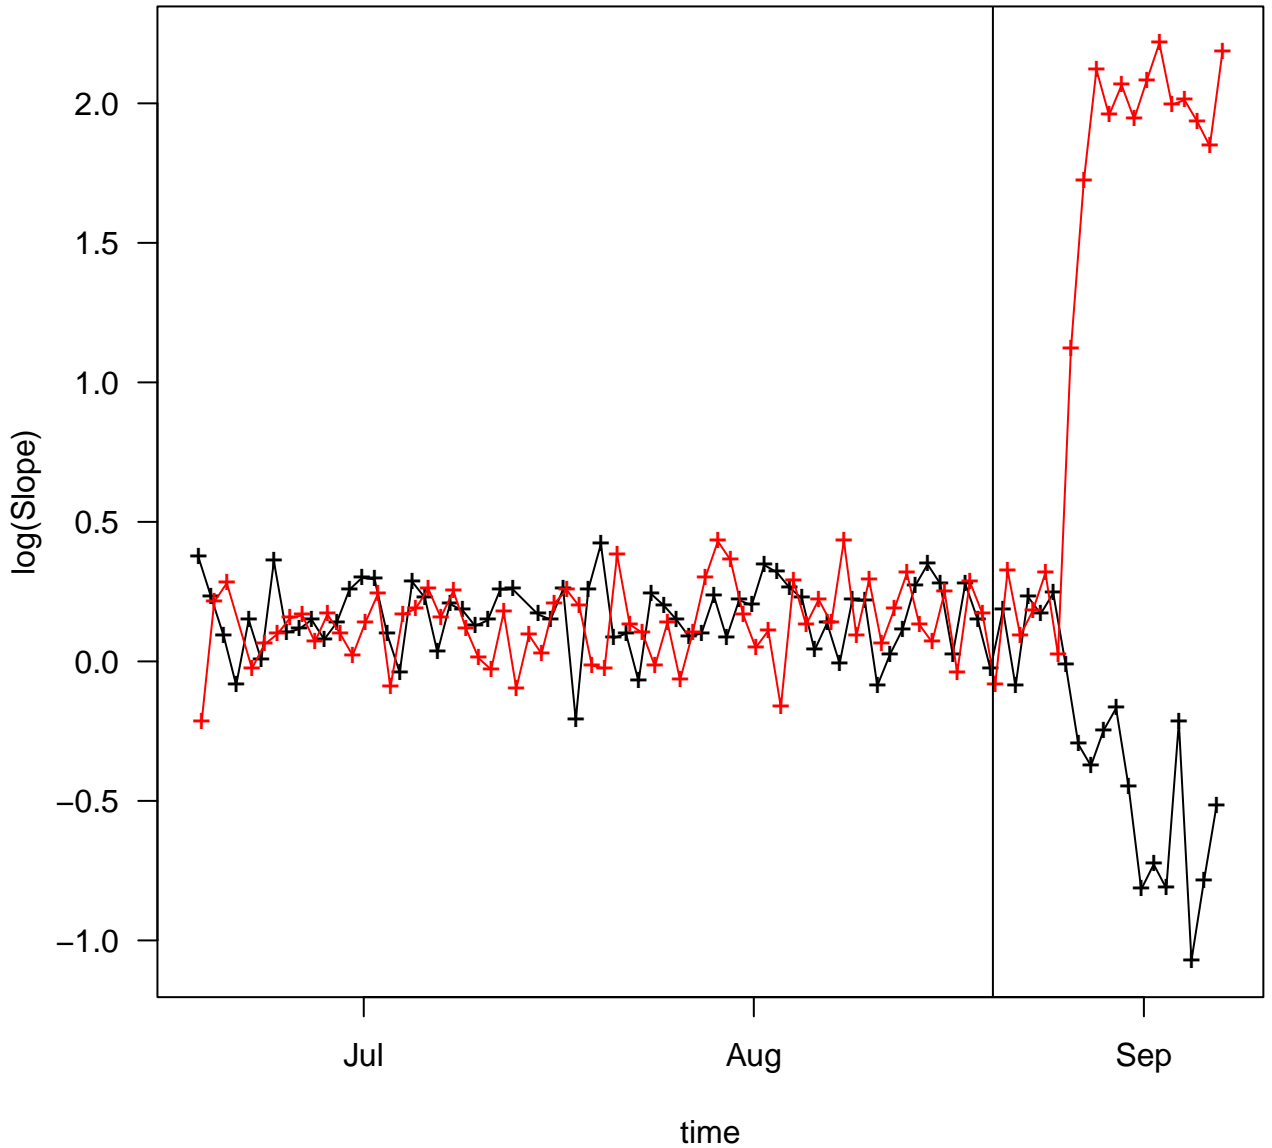

red – dawn, black – dusk

# mean positions